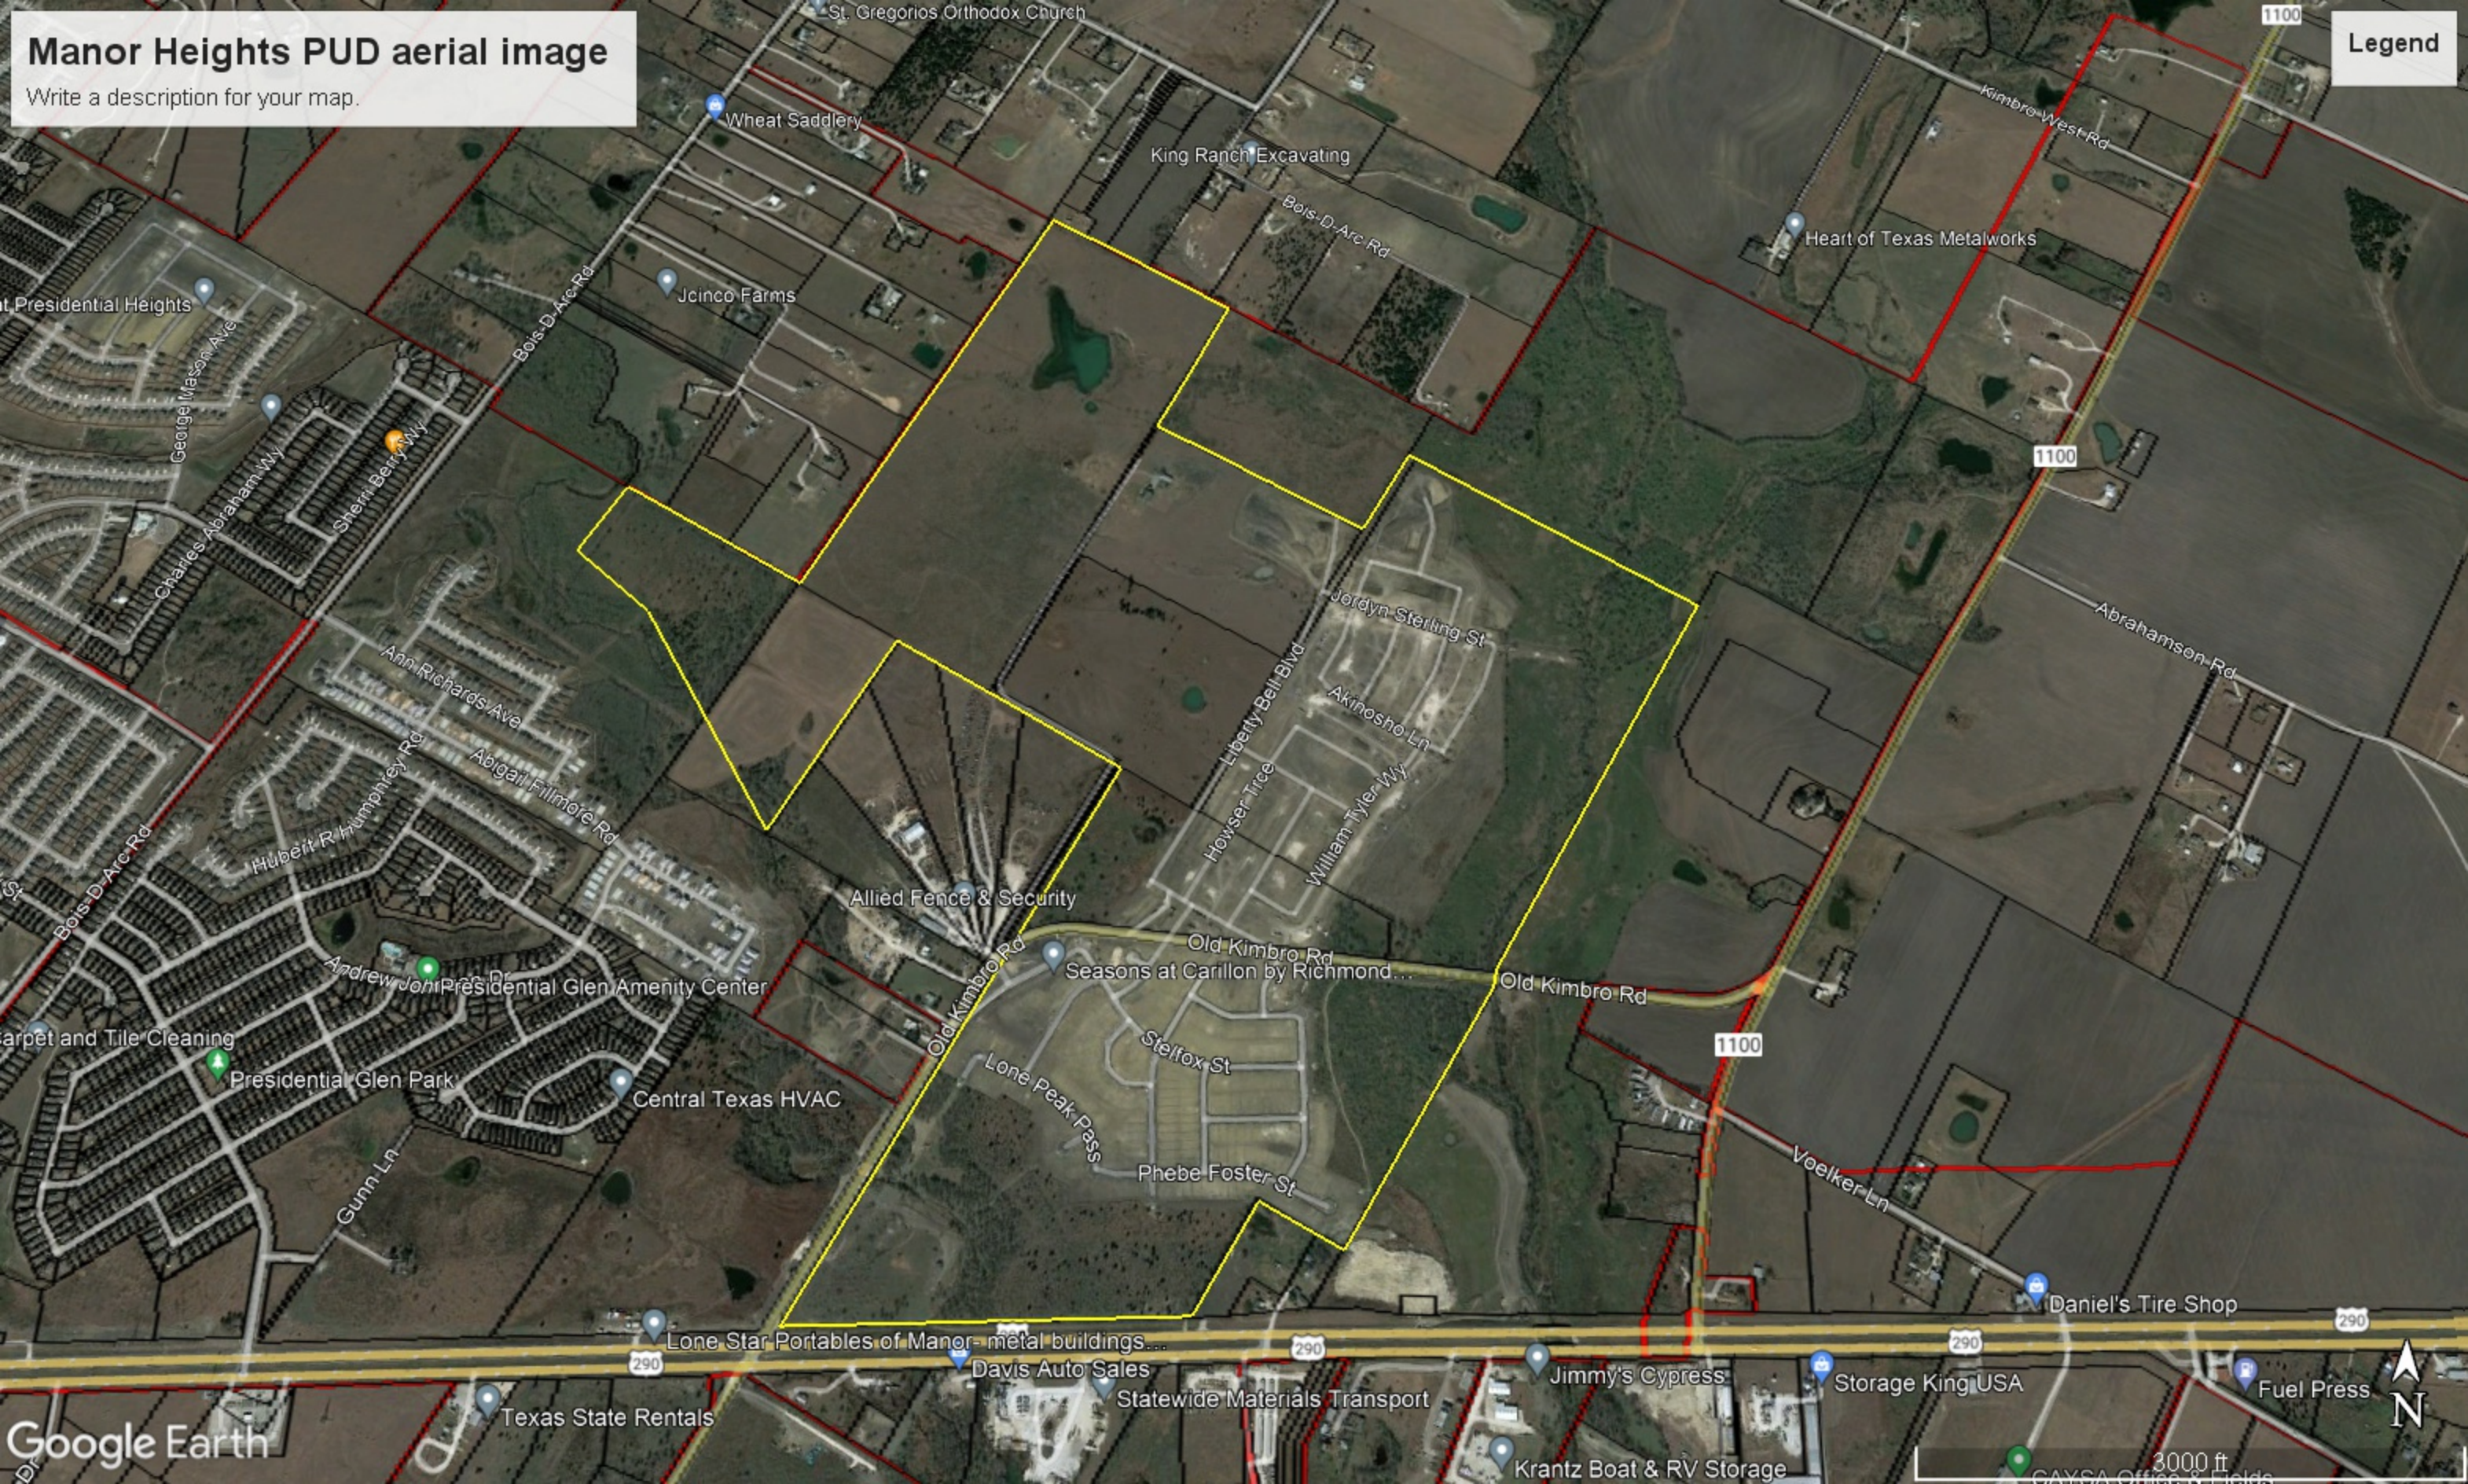

Manor Heights PUD aerial image

Write a description for your map.

Legend

3000 ft