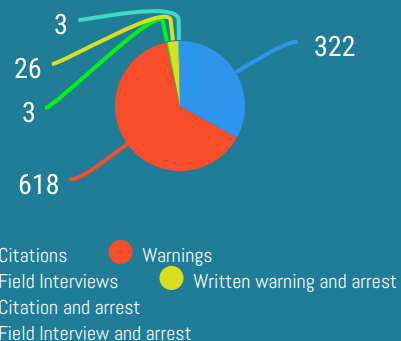

1,628

The estimated number people officers interact with on stops alone.

4,241

The estimated number people officers interact with total.

Criminal Offenses

National Incident Based Reporting System

Offense Group	2024	2023
Group A	73	86
Group B	91	68

Crime Type	2024	2023
Persons	13	25
Property	64	55
Fraud	5	6
Crimes against Children	1	2
Other	106	95

Incident Reports, Total Offenses, and Arrests

*Group A offenses are 22 offense categories, including but not limited to assaultive offenses, sex offenses, larceny, arson, and prostitution, where extensive data is collected.
 Group B offenses consist of 11 offense categories, including but not limited to bad checks, DWI, non-violent family offenses, and all other offenses, where only arrest data is collected.

Traffic Enforcement Analysis

975

Total traffic stops conducted

32

Traffic stops resulting in a citation with an arrest, traffic stops resulting in a warning with an arrest, and field interviews that resulted in an arrest. 3.31% of all stops resulted in an arrest