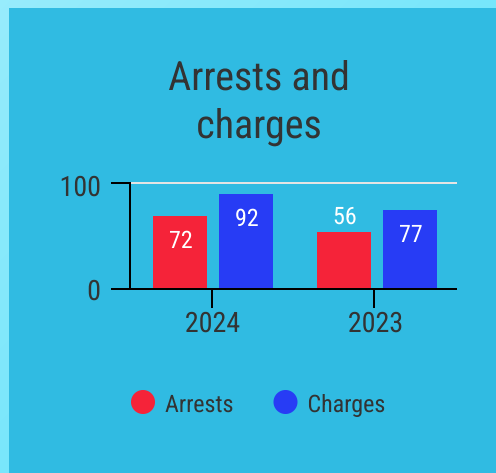

1,628

The estimated number people officers interact with on stops alone.

4,241

The estimated number people officers interact with total.

Criminal Offenses

National Incident Based Reporting System

Offense Group	2024	2023
Group A	73	86
Group B	91	68

Crime Type	2024	2023
Persons	13	25
Property	64	55
Fraud	5	6
Crimes against Children	1	2
Other	106	95

Incident Reports, Total Offenses, and Arrests

*Group A offenses are 22 offense categories, including but not limited to assaultive offenses, sex offenses, larceny, arson, and prostitution, where extensive data is collected.
 Group B offenses consist of 11 offense categories, including but not limited to bad checks, DWI, non-violent family offenses, and all other offenses, where only arrest data is collected.