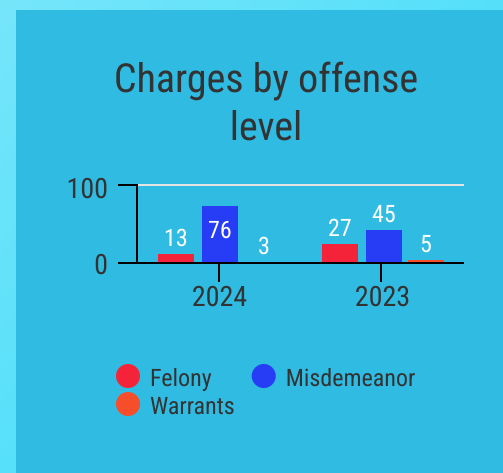

The average number of people an officer interacts with per call.

1.67

The average number of people an officer interacts with per stop.

2613

The estimated number people officers interact with on calls alone.

1,628

The estimated number people officers interact with on stops alone.

4,241

The estimated number people officers interact with total.

Criminal Offenses

National Incident Based Reporting System

Offense Group	2024	2023
Group A	73	86
Group B	91	68

Crime Type	2024	2023
Persons	13	25
Property	64	55
Fraud	5	6
Crimes against Children	1	2
Other	106	95

Incident Reports, Total Offenses, and Arrests

*Group A offenses are 22 offense categories, including but not limited to assaultive offenses, sex offenses, larceny, arson, and prostitution, where extensive data is collected.
 Group B offenses consist of 11 offense categories, including but not limited to bad checks, DWI, non-violent family offenses, and all other offenses, where only arrest data is collected.