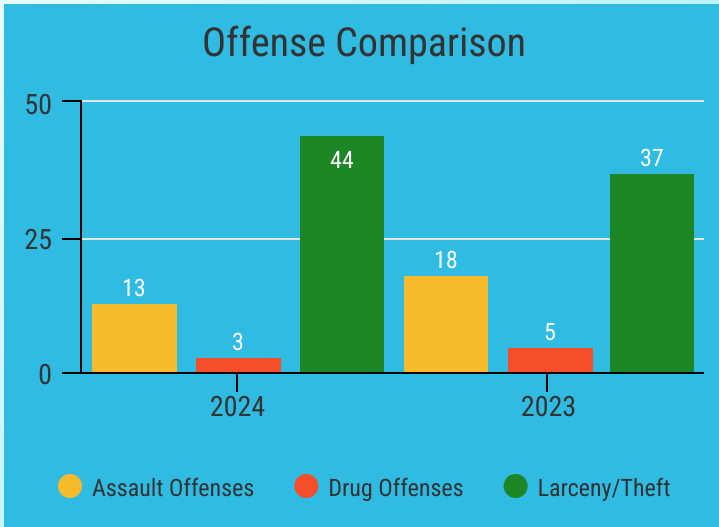

1,628

The estimated number people officers interact with on stops alone.

4,241

The estimated number people officers interact with total.

Criminal Offenses

National Incident Based Reporting System

Offense Group	2024	2023
Group A	73	86
Group B	91	68

Crime Type	2024	2023
Persons	13	25
Property	64	55
Fraud	5	6
Crimes against Children	1	2
Other	106	95

Incident Reports, Total Offenses, and Arrests

*Group A offenses are 22 offense categories, including but not limited to assaultive offenses, sex offenses, larceny, arson, and prostitution, where extensive data is collected.
 Group B offenses consist of 11 offense categories, including but not limited to bad checks, DWI, non-violent family offenses, and all other offenses, where only arrest data is collected.