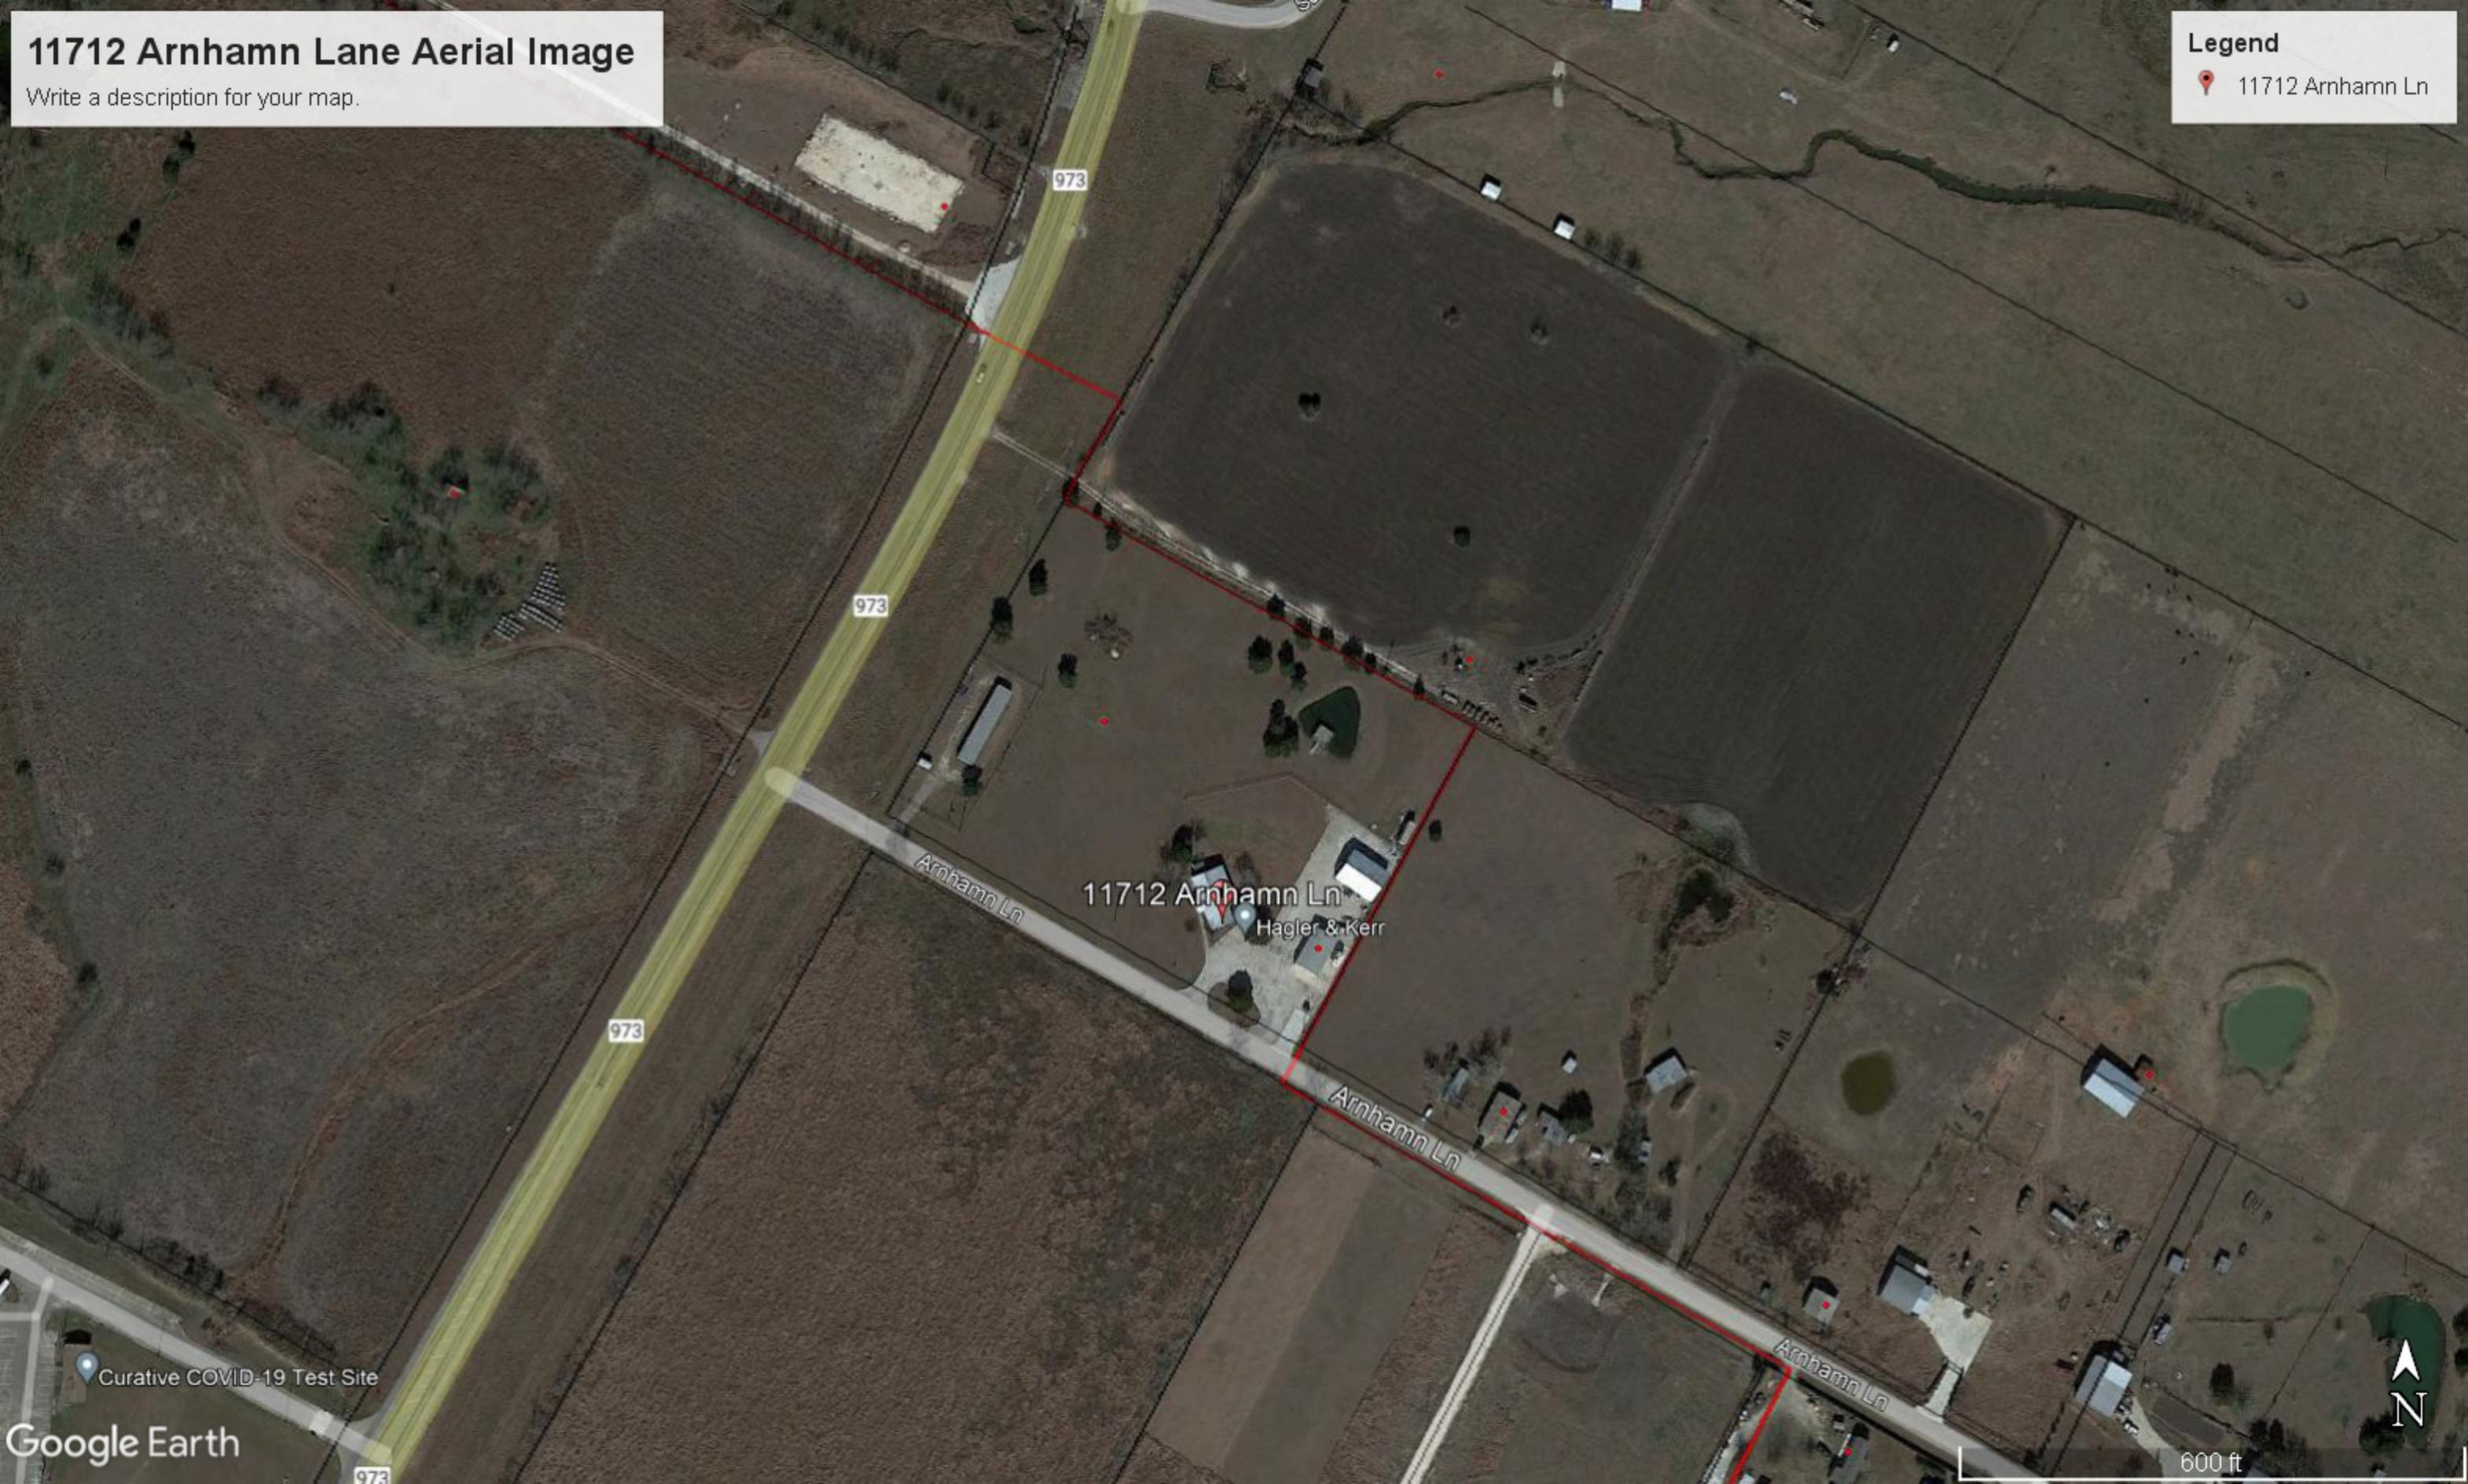

# 11712 Arnhamn Lane Aerial Image

Write a description for your map.

**Legend**  
📍 11712 Arnhamn Ln

11712 Arnhamn Ln  
Hagler & Kerr

973

973

973

Arnhamn Ln

Arnhamn Ln

Arnhamn Ln

Curative COVID-19 Test Site

973

600 ft