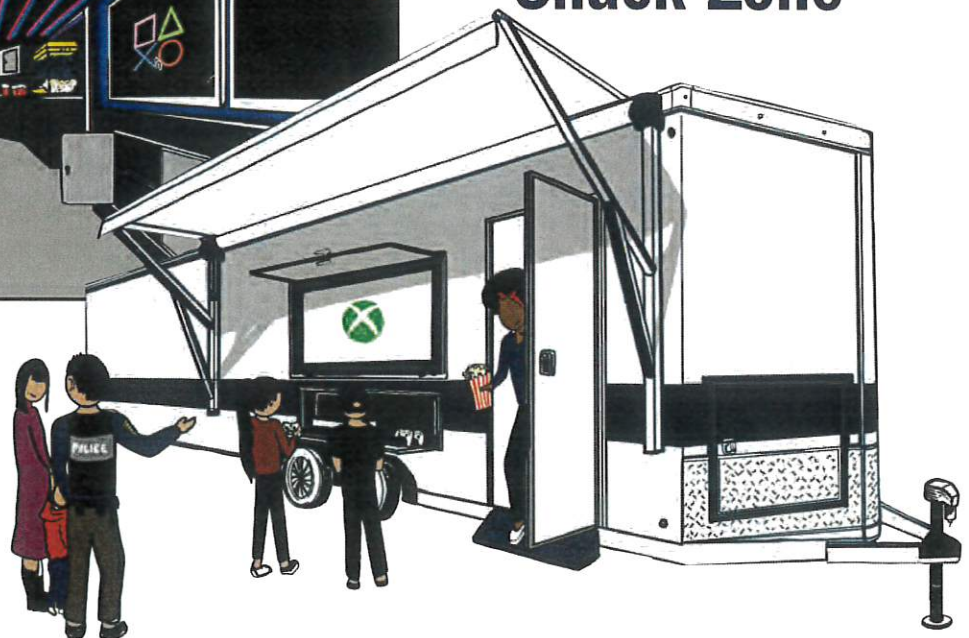

Gaming Zone