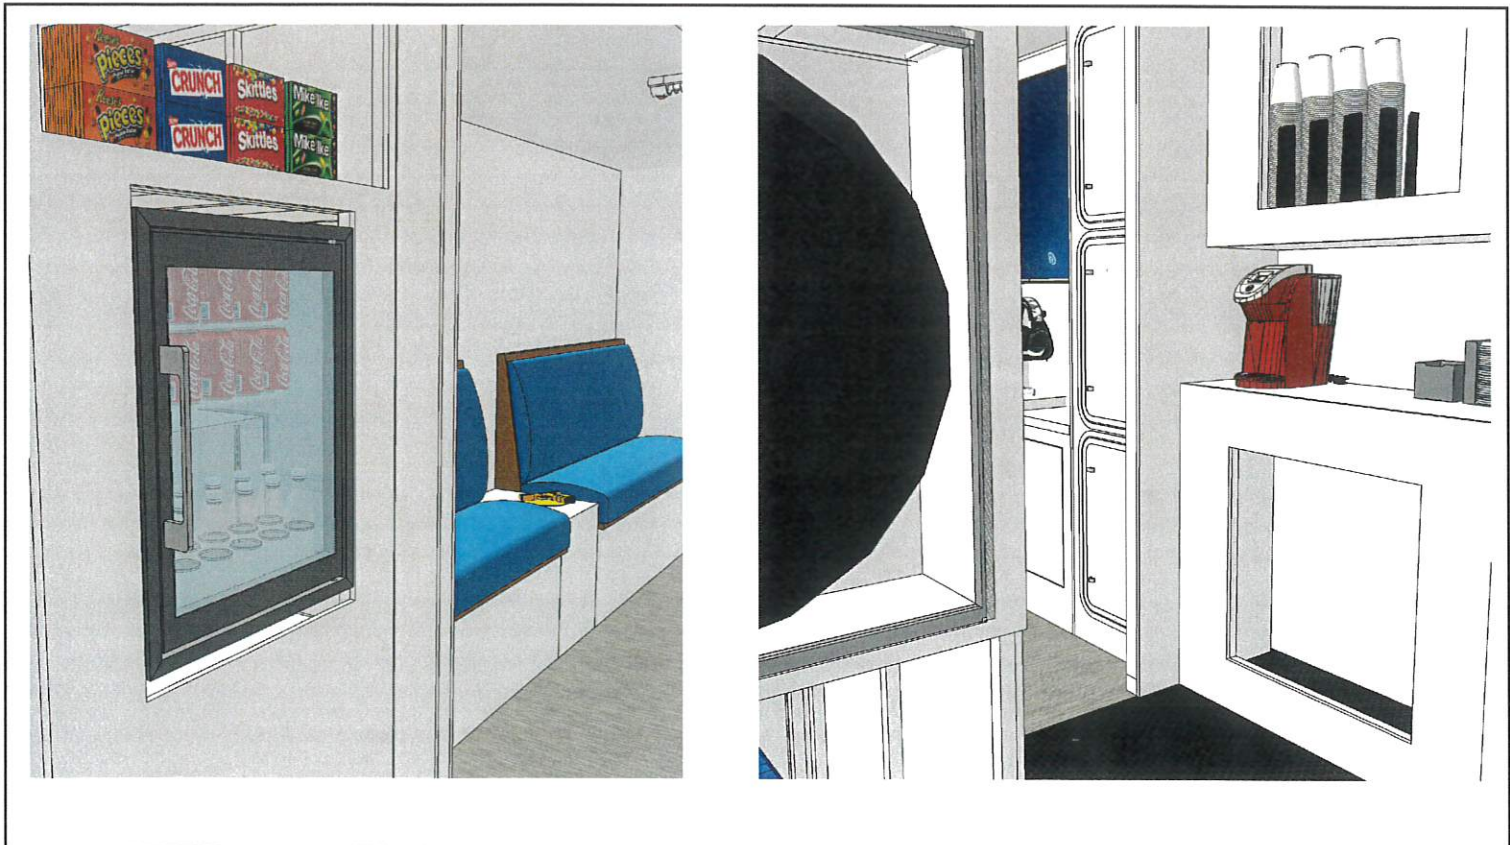

A.7

JHB Group Inc.
8545 Pyott Rd.
Lake In The Hills, IL 60156
Tel: (657) 667-3473