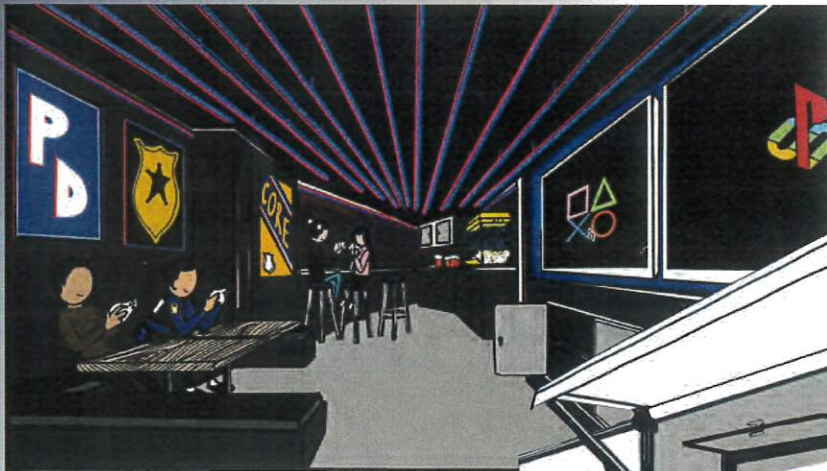

Police

Community Outreach Recruitment & Engagement

Sports Zone

Entertainment Lounge and Snack Zone

Gaming Zone

Special Features

Police Community Outreach Recruitment and Engagement Trailer

Accessibility

- Low Profile Design
- Full Width Ramp & Extension
- Zero Thresholds

Entertainment Zone

- Comfortable Seating
- Popcorn Machine
- Color Changing LED Lighting

Rear Snack Zone

- Glass Door
- Beverage Fridge
- Snack Storage
- Quick Access Area