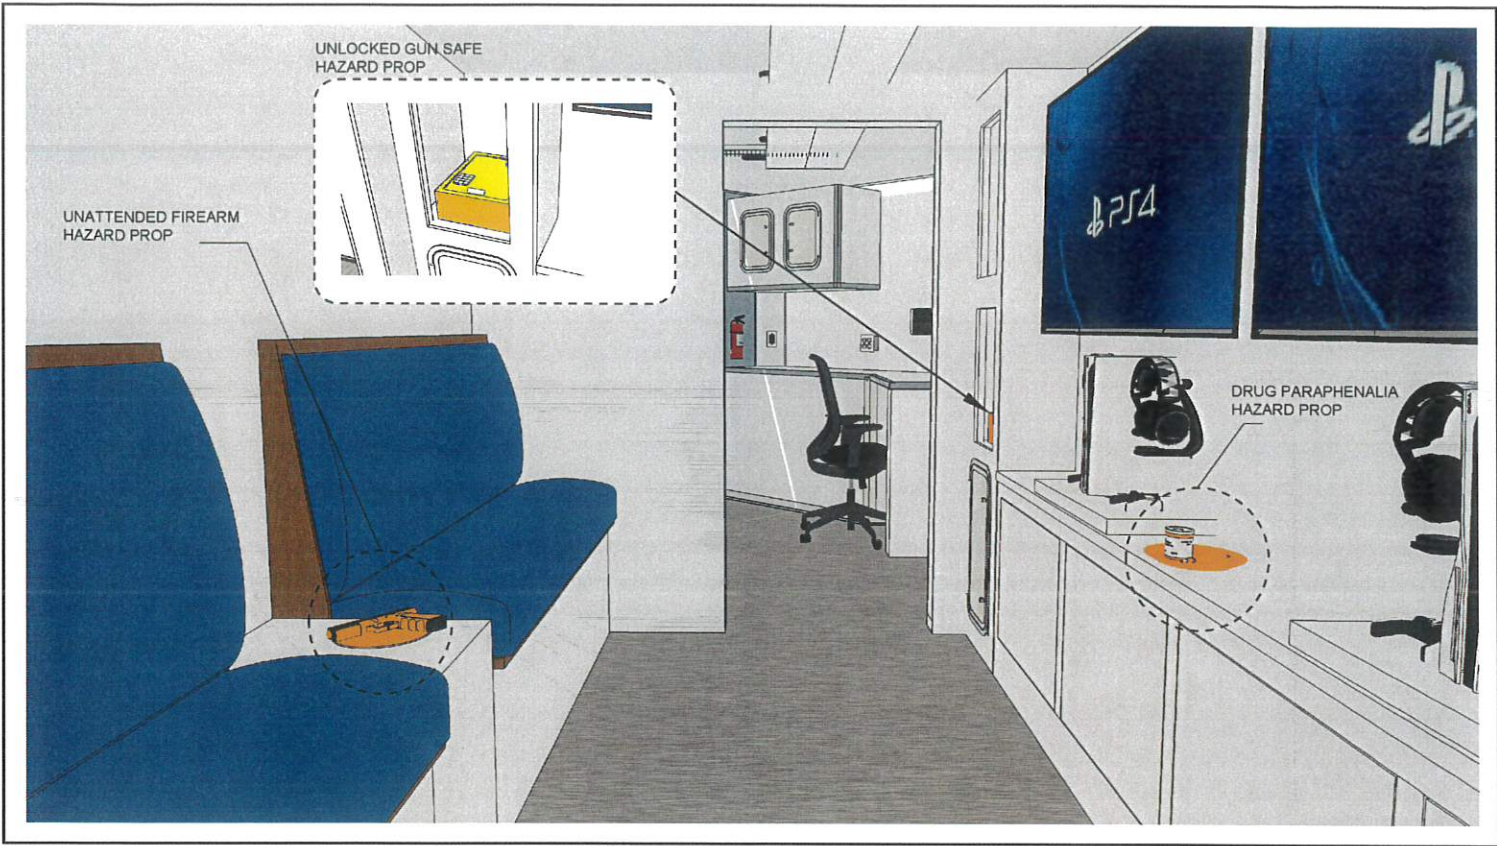

A.5

JHB Group Inc.
8545 Pyott Rd.
Lake In The Hills, IL 60156
Tel: (657) 667-3473