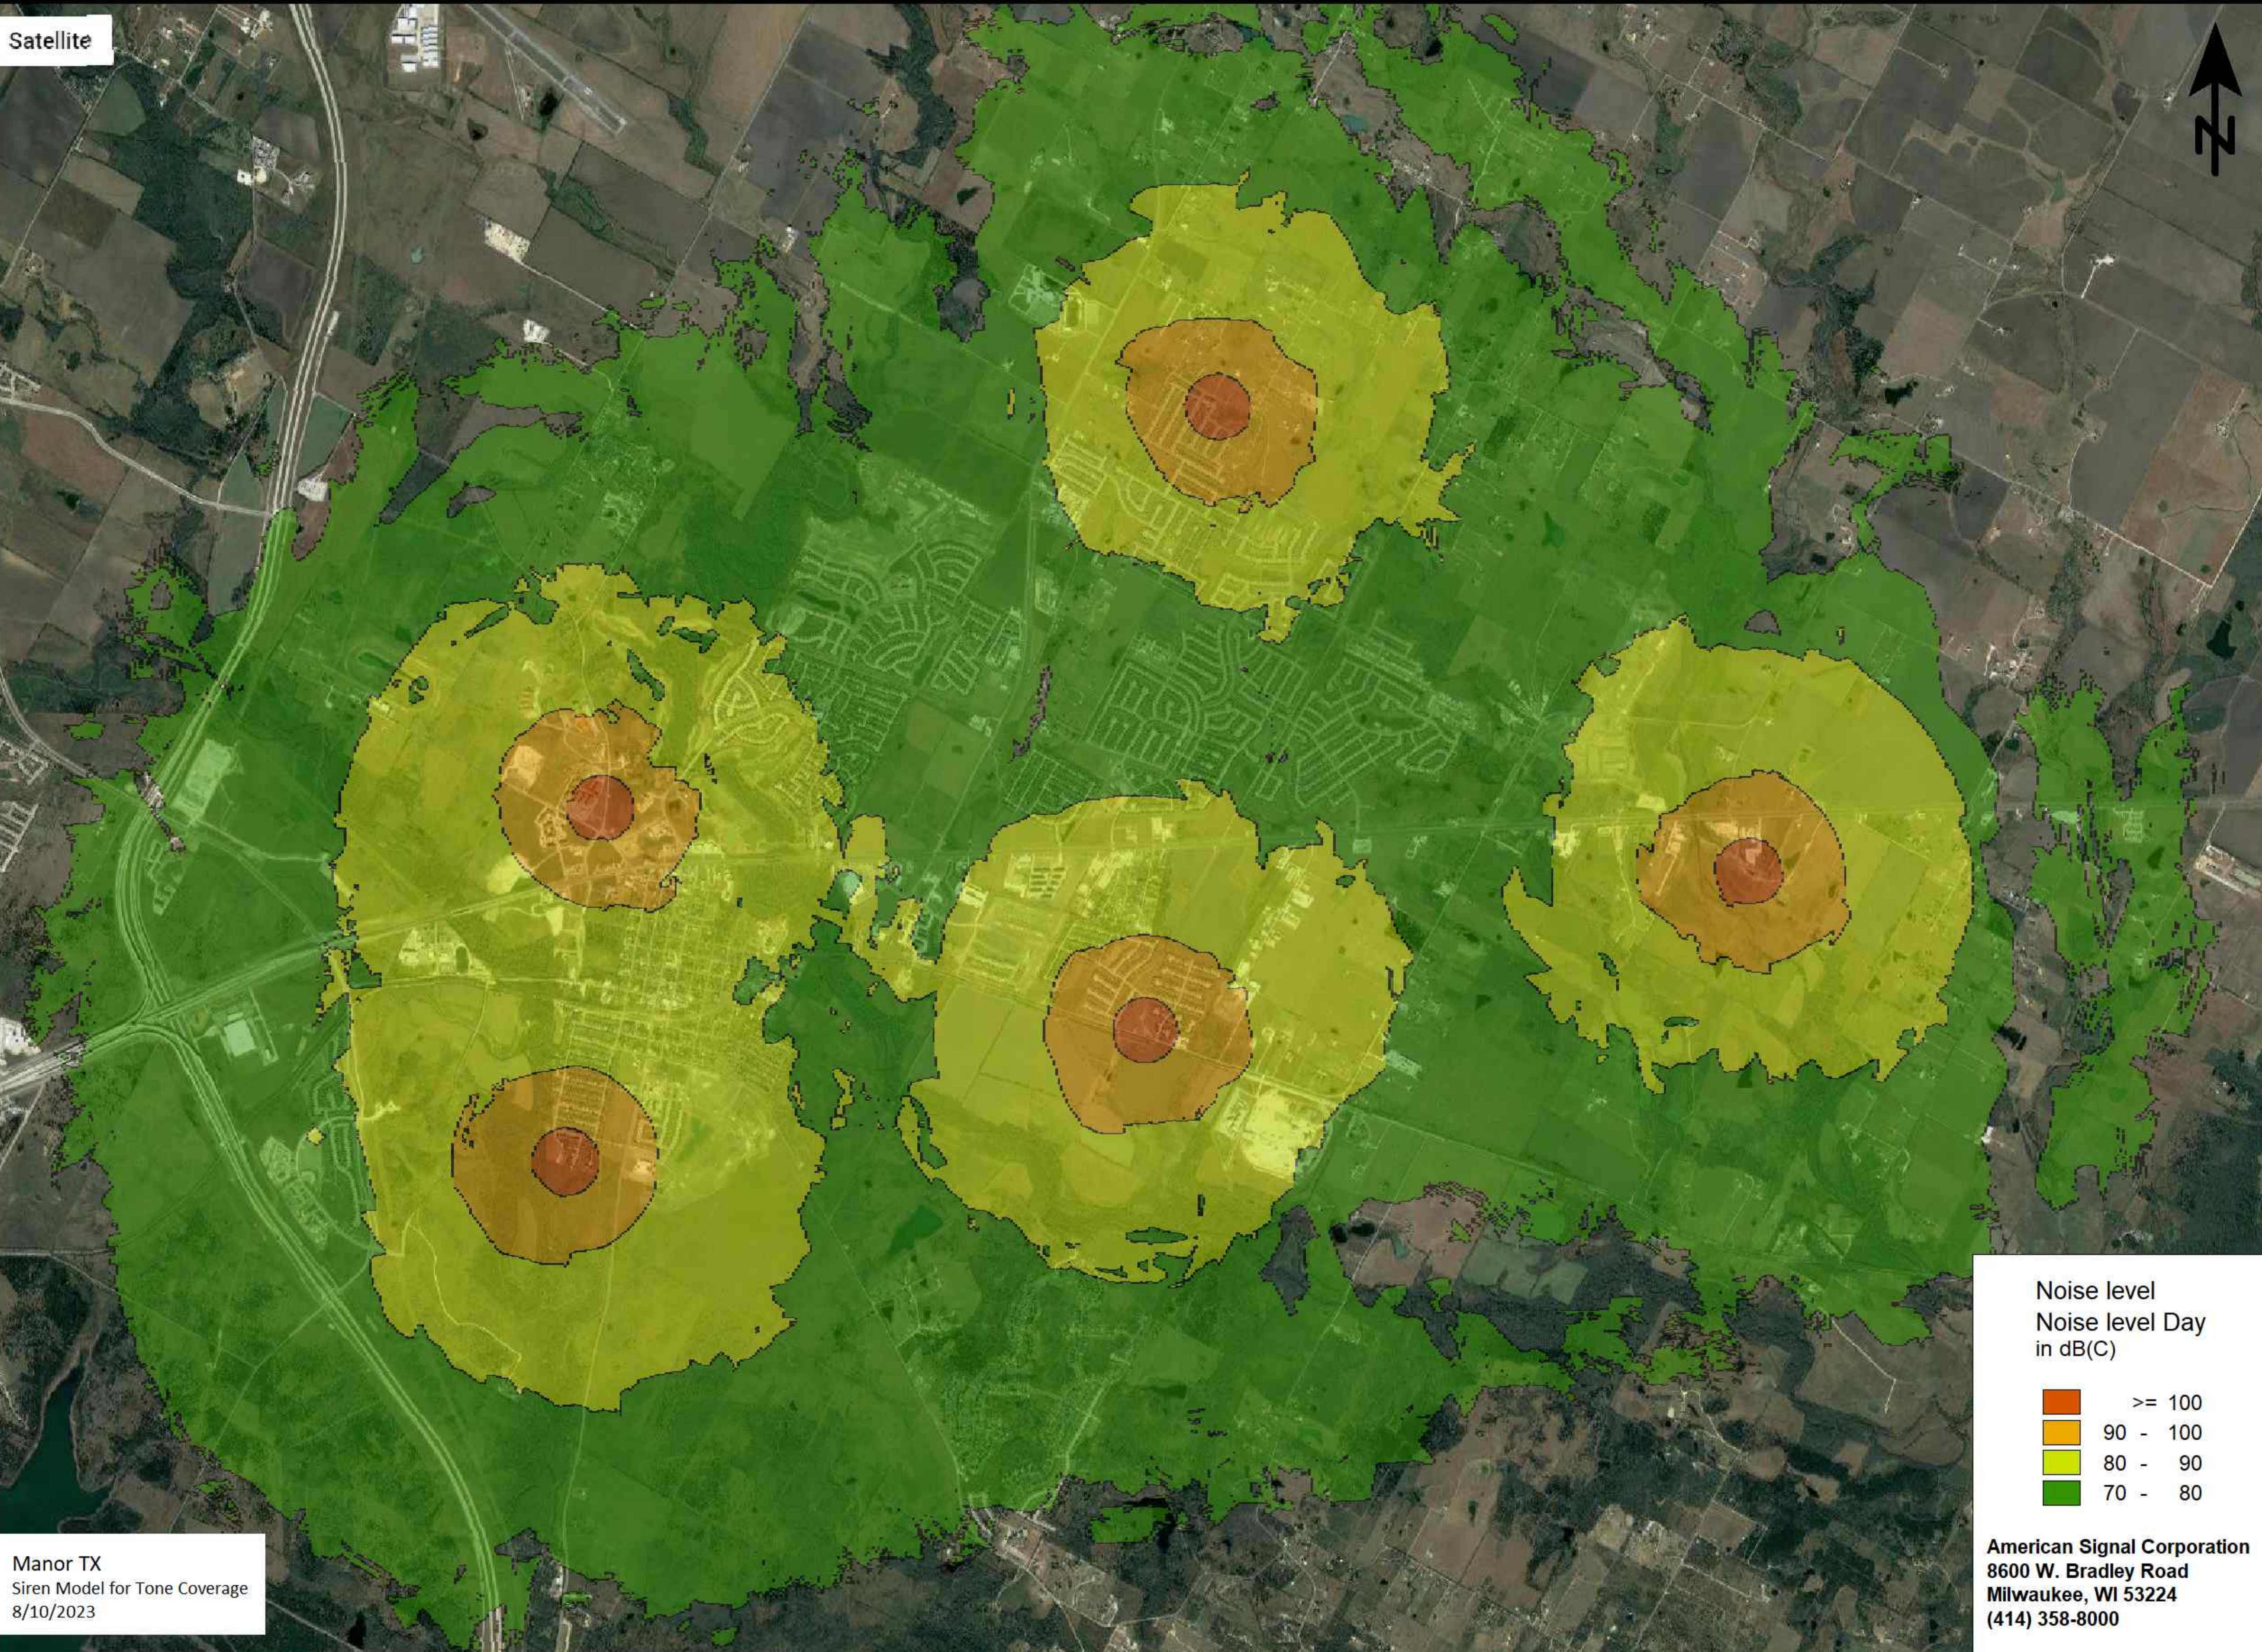

Satellite

Manor TX  
Siren Model for Tone Coverage  
8/10/2023

Noise level  
Noise level Day  
in dB(C)

-   $\geq 100$
-  90 - 100
-  80 - 90
-  70 - 80

American Signal Corporation  
8600 W. Bradley Road  
Milwaukee, WI 53224  
(414) 358-8000

This map was compiled using data believed to be reasonably current and accurate, but a degree of error is inherent in all maps.

Keyboard shortcuts Imagery ©2023