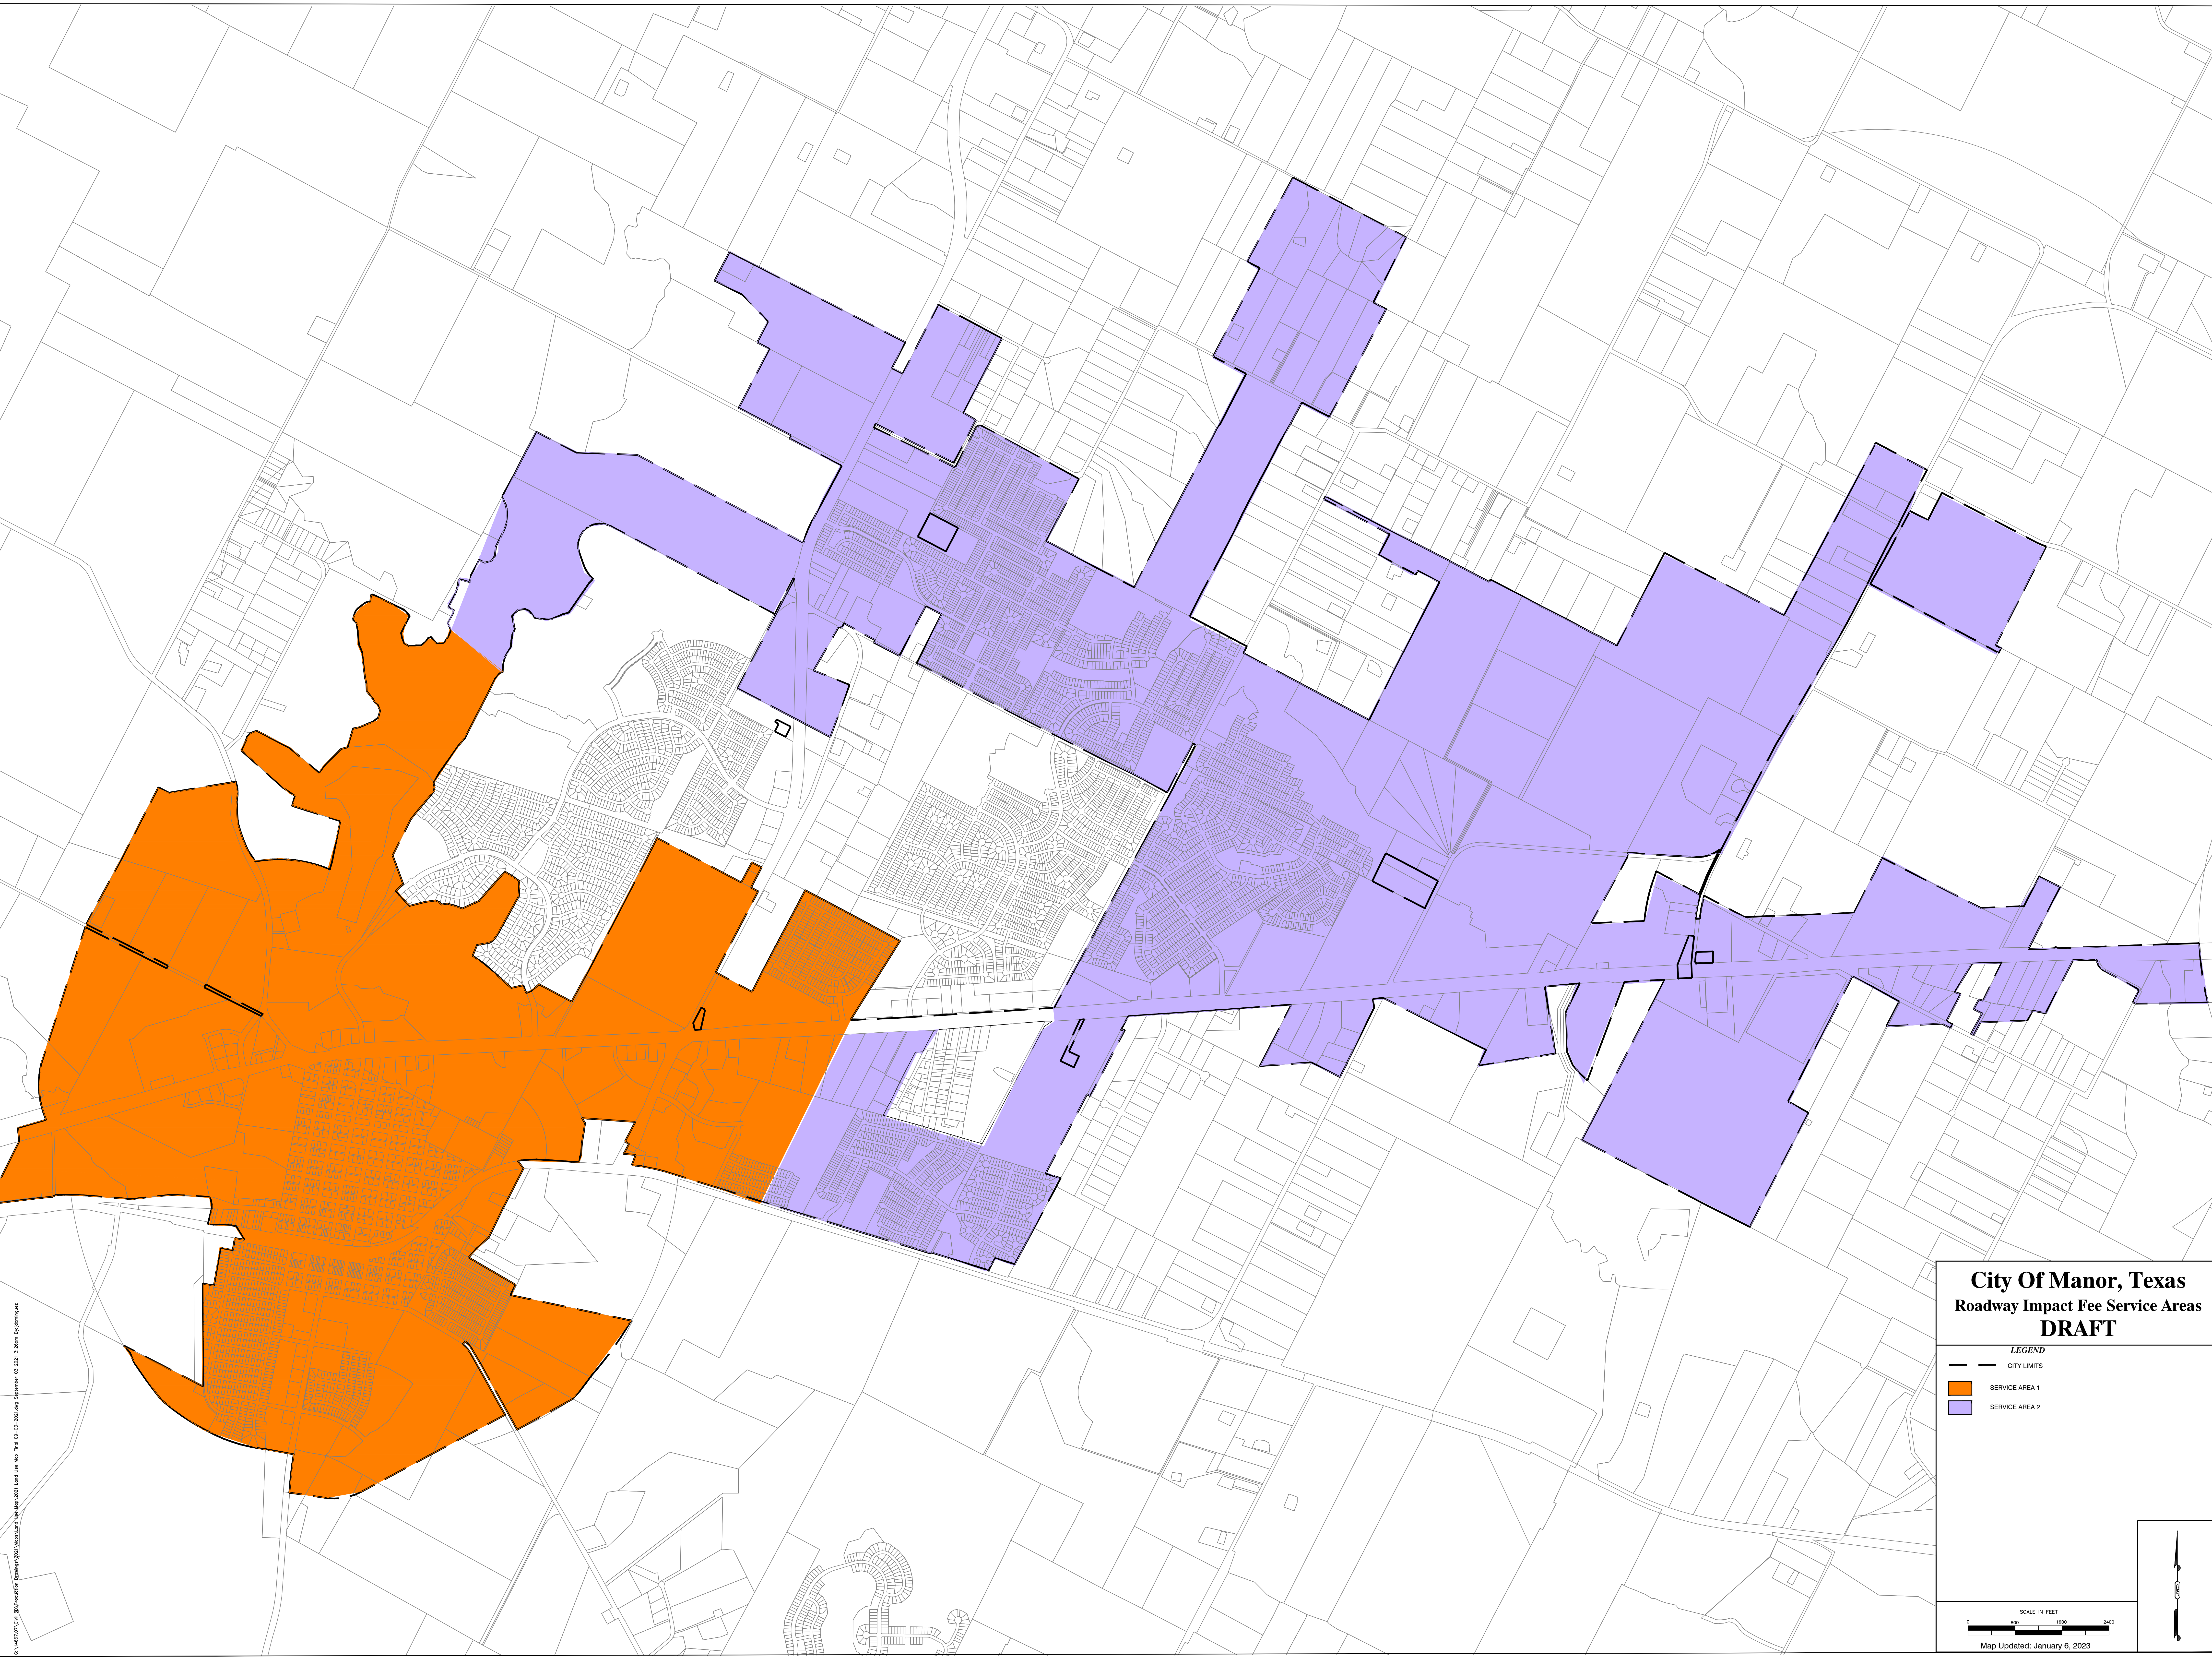

City Of Manor, Texas
Roadway Impact Fee Service Areas
DRAFT

- LEGEND**
- CITY LIMITS
 - SERVICE AREA 1
 - SERVICE AREA 2

© 2023 City of Manor, Texas. All rights reserved. Map Updated: January 6, 2023. Lead: Tom Ford. Date: 01-06-2023. File: 01-06-2023.dwg. Prepared by: J. Williams