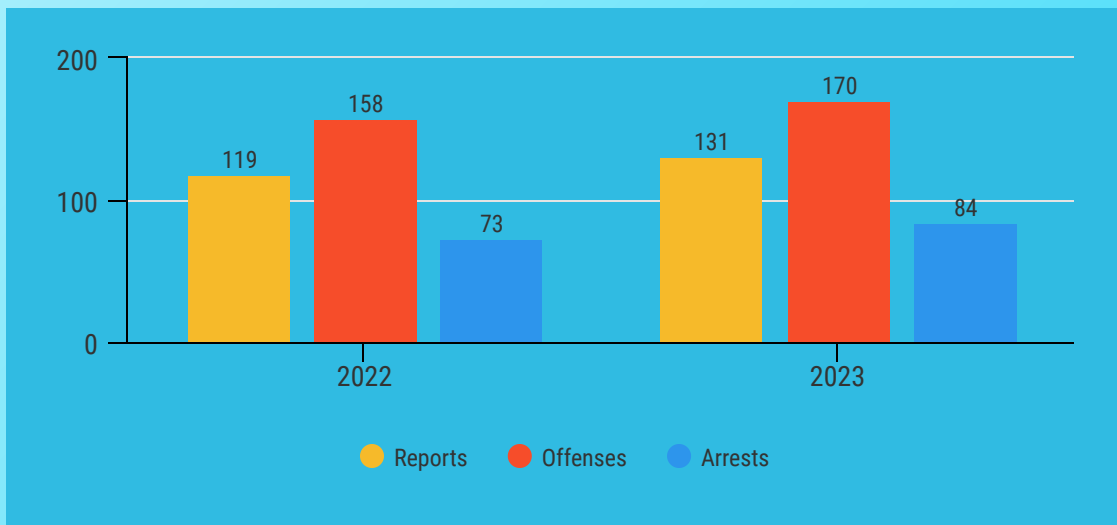

Incident Reports, Total Offenses, and Arrests

*Group A offenses are 22 offense categories, including but not limited to assaultive offenses, sex offenses, larceny, arson, and prostitution, where extensive data is collected.
Group B offenses consist of 11 offense categories, including but not limited to bad checks, DWI, non-violent family offenses, and all other offenses, where only arrest data is collected.