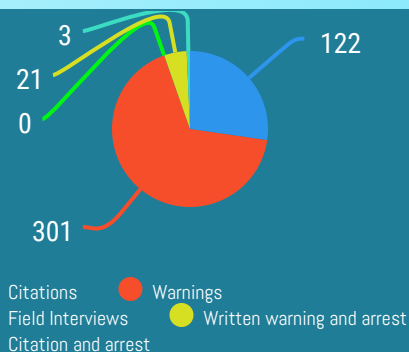

| Crime Type | February 2022 | February 2023 |
|-------------------------|---------------|---------------|
| Persons | 17 | 16 |
| Property | 37 | 35 |
| Fraud | 17 | 6 |
| Crimes against Children | 0 | 5 |

Incident Reports, Total Offenses, and Arrests

*Group A offenses are 22 offense categories, including but not limited to assaultive offenses, sex offenses, larceny, arson, and prostitution, where extensive data is collected.
 Group B offenses consist of 11 offense categories, including but not limited to bad checks, DWI, non-violent family offenses, and all other offenses, where only arrest data is collected.

Traffic Enforcement Analysis

447

Total traffic stops conducted

24

Traffic stops resulting in a citation with an arrest, traffic stops resulting in a warning with an arrest, and field interviews that resulted in an arrest.