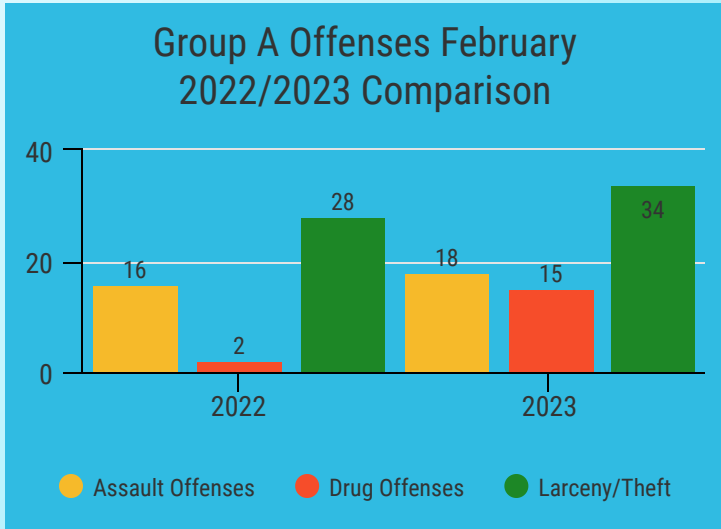

91

Mental Health Calls

10

Juvenile Detentions

4

Interactions

5

Community Events

0

Hosted Events

5

External Events

0:02:26

Average response time

2.5

The average number of people an officer interacts with per call

2,878

The estimated number people officers interact with on calls alone

Criminal Offenses

National Incident Based Reporting System

Group A Offenses February 2022/2023 Comparison

| Offense Group | February 2022 | February 2023 |
|---------------|---------------|---------------|
| Group A* | 74 | 77 |
| Group B | 61 | 61 |