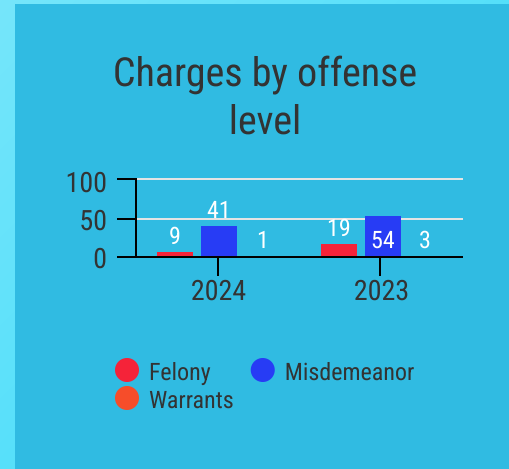

1.67

The average number of people an officer interacts with per stop.

2440

The estimated number people officers interact with on calls alone.

1294

The estimated number people officers interact with on stops alone.

3734

The estimated number people officers interact with total.

Criminal Offenses

National Incident Based Reporting System

| Offense Group | 2024 | 2023 |
|---------------|------|------|
| Group A | 66 | 114 |
| Group B | 72 | 93 |

| Crime Type | 2022 | 2023 |
|-------------------------|------|------|
| Persons | 10 | 25 |
| Property | 40 | 76 |
| Fraud | 8 | 4 |
| Crimes against Children | 0 | 0 |
| Other | 8 | 9 |

Incident Reports, Total Offenses, and Arrests