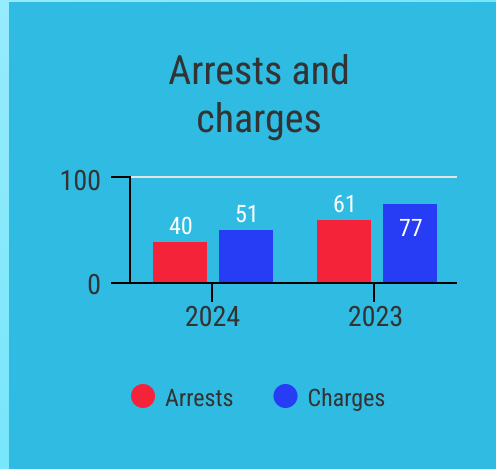

3734

The estimated number people officers interact with total.

Criminal Offenses

National Incident Based Reporting System

| Offense Group | 2024 | 2023 |
|---------------|------|------|
| Group A | 66 | 114 |
| Group B | 72 | 93 |

| Crime Type | 2022 | 2023 |
|-------------------------|------|------|
| Persons | 10 | 25 |
| Property | 40 | 76 |
| Fraud | 8 | 4 |
| Crimes against Children | 0 | 0 |
| Other | 8 | 9 |

Incident Reports, Total Offenses, and Arrests