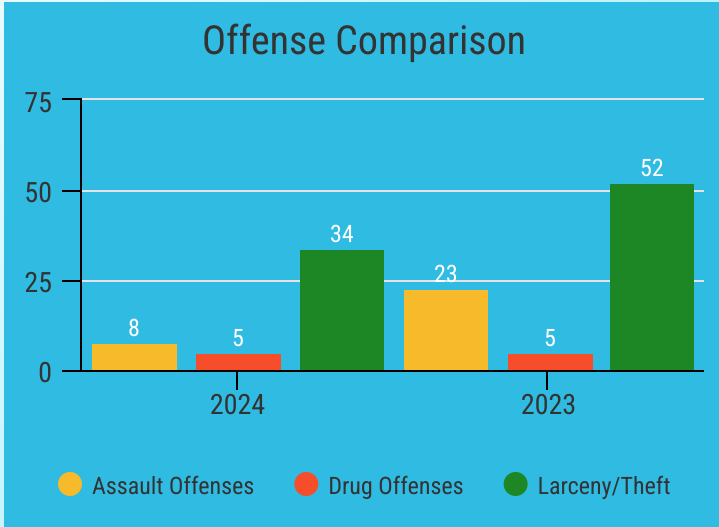

Criminal Offenses

National Incident Based Reporting System

Offense Group	2024	2023
Group A	66	114
Group B	72	93

Crime Type	2022	2023
Persons	10	25
Property	40	76
Fraud	8	4
Crimes against Children	0	0
Other	8	9