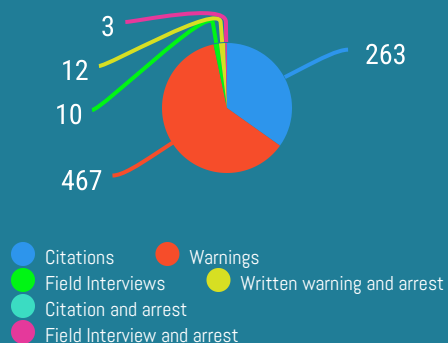

15

Traffic stops resulting in a citation with an arrest, traffic stops resulting in a warning with an arrest, and field interviews that resulted in an arrest. 1.99% of all stops resulted in an arrest