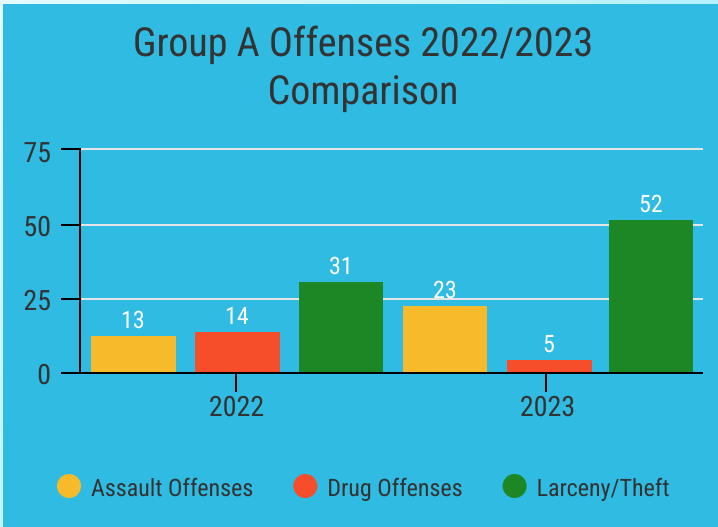

699

Mental Health Calls

12

Juvenile Detentions

9

Interactions

10

Community Events

3

Hosted Events

7

External Events

0:02:51

Average response time

2.5

The average number of people an officer interacts with per call

2982.5

The estimated number people officers interact with on calls alone

Criminal Offenses

National Incident Based Reporting System

Offense Group	2022	2023
Group A	73	114
Group B	82	93

Crime Type	2022	2023
Persons	13	25
Property	39	76
Fraud	2	4
Crimes against Children	1	0