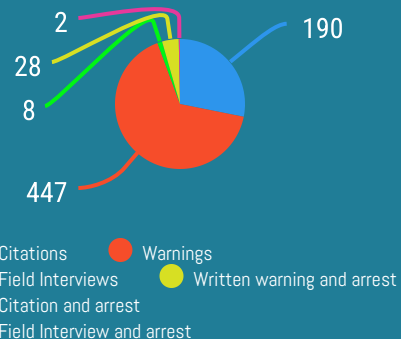

2982.5

The estimated number people officers interact with on calls alone

Criminal Offenses

National Incident Based Reporting System

Offense Group	2022	2023
Group A	73	114
Group B	82	93

Crime Type	2022	2023
Persons	13	25
Property	39	76
Fraud	2	4
Crimes against Children	1	0

Incident Reports, Total Offenses, and Arrests

*Group A offenses are 22 offense categories, including but not limited to assaultive offenses, sex offenses, larceny, arson, and prostitution, where extensive data is collected.
 Group B offenses consist of 11 offense categories, including but not limited to bad checks, DWI, non-violent family offenses, and all other offenses, where only arrest data is collected.

Traffic Enforcement Analysis

675

**Total traffic stops
conducted**

30

Traffic stops resulting in a citation with an arrest, traffic stops resulting in a warning with an arrest, and field interviews that resulted in an arrest. 3.69% of all stops resulted in an arrest