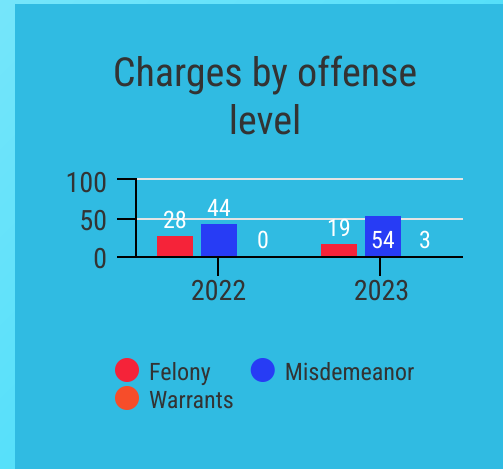

3

Hosted Events

7

External Events

0:02:51

Average response time

2.5

The average number of people an officer interacts with per call

2982.5

The estimated number people officers interact with on calls alone

Criminal Offenses

National Incident Based Reporting System

Offense Group	2022	2023
Group A	73	114
Group B	82	93

Crime Type	2022	2023
Persons	13	25
Property	39	76
Fraud	2	4
Crimes against Children	1	0

Incident Reports, Total Offenses, and Arrests

*Group A offenses are 22 offense categories, including but not limited to assaultive offenses, sex offenses, larceny, arson, and prostitution, where extensive data is collected.
 Group B offenses consist of 11 offense categories, including but not limited to bad checks, DWI, non-violent family offenses, and all other offenses, where only arrest data is collected.