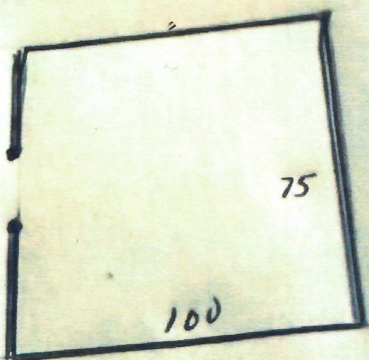

M. W. D.

A & A FENCE CO.

MANUEL PADILLA
126 W. DOGWOOD
PHONE (580) 726-3079 - (580-530-0347)
HOBART, OKLAHOMA 73651

2/20/21

- 234 ft fence 6' high 9 Gauge
- 6 Corner posts 3" x 21
- 23 Line posts 2 3/8 x 8 065
- 1 D.D Gate 16' opening
- 3 bar wire