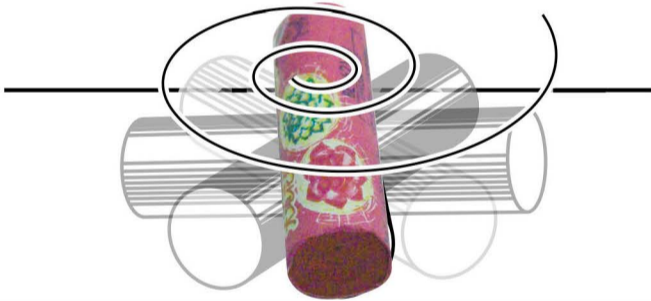

SPARKLING DEVICES

GROUND SPARKLING DEVICES

CYLINDRICAL

Ground Bloom Flowers/ Crazy GroundHogs
SPINS ON GROUND. EMITS FLAME AND SPARKS.

CAUTION

SPINS ON GROUND EMITS FLAME AND SPARKS
USE ONLY UNDER CLOSE ADULT SUPERVISION. FOR OUTDOOR USE ONLY. PLACE ON HARD, FLAT SURFACE. DO NOT HOLD IN HAND. LIGHT FUSE AND GET AWAY.