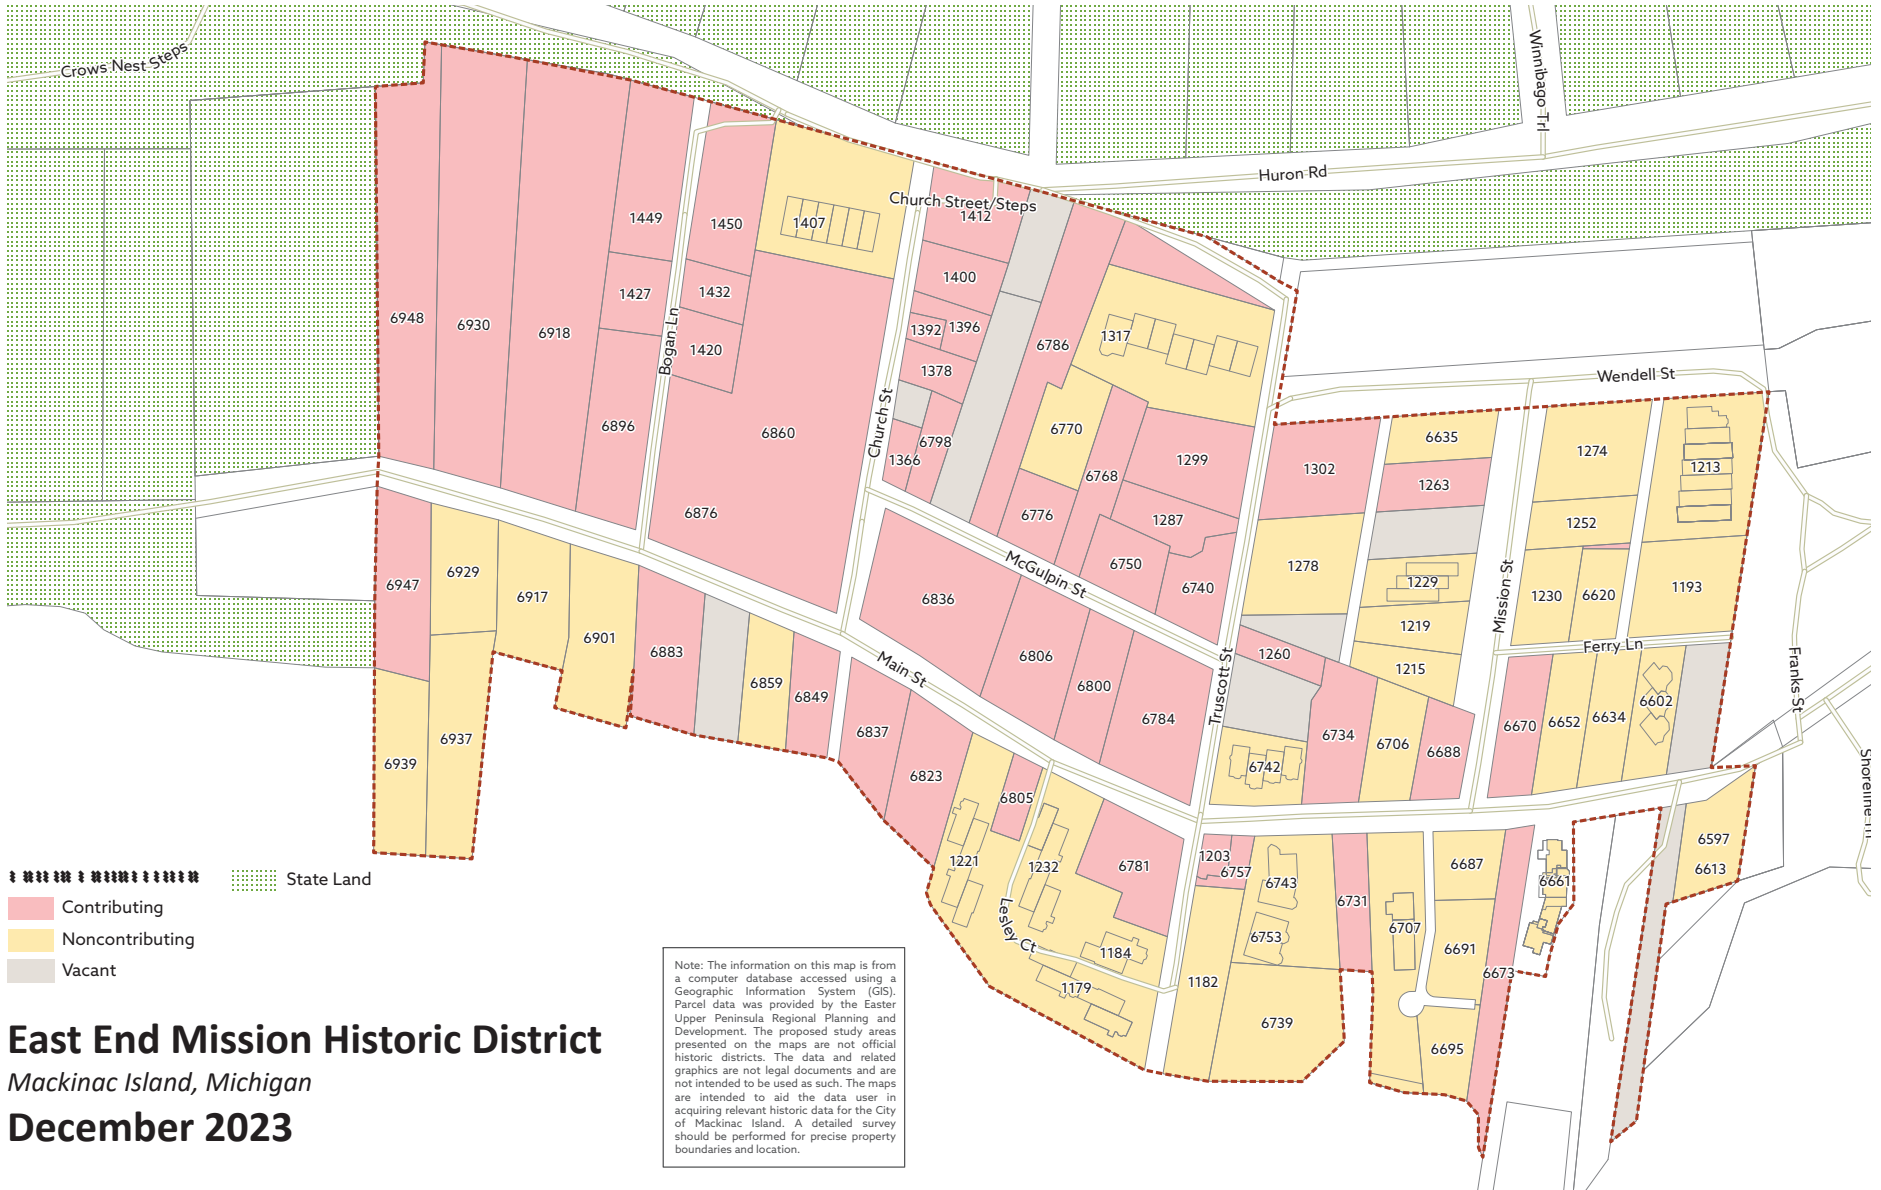

EXHIBIT A

East End Mission Historic District
Mackinac Island, Michigan
December 2023