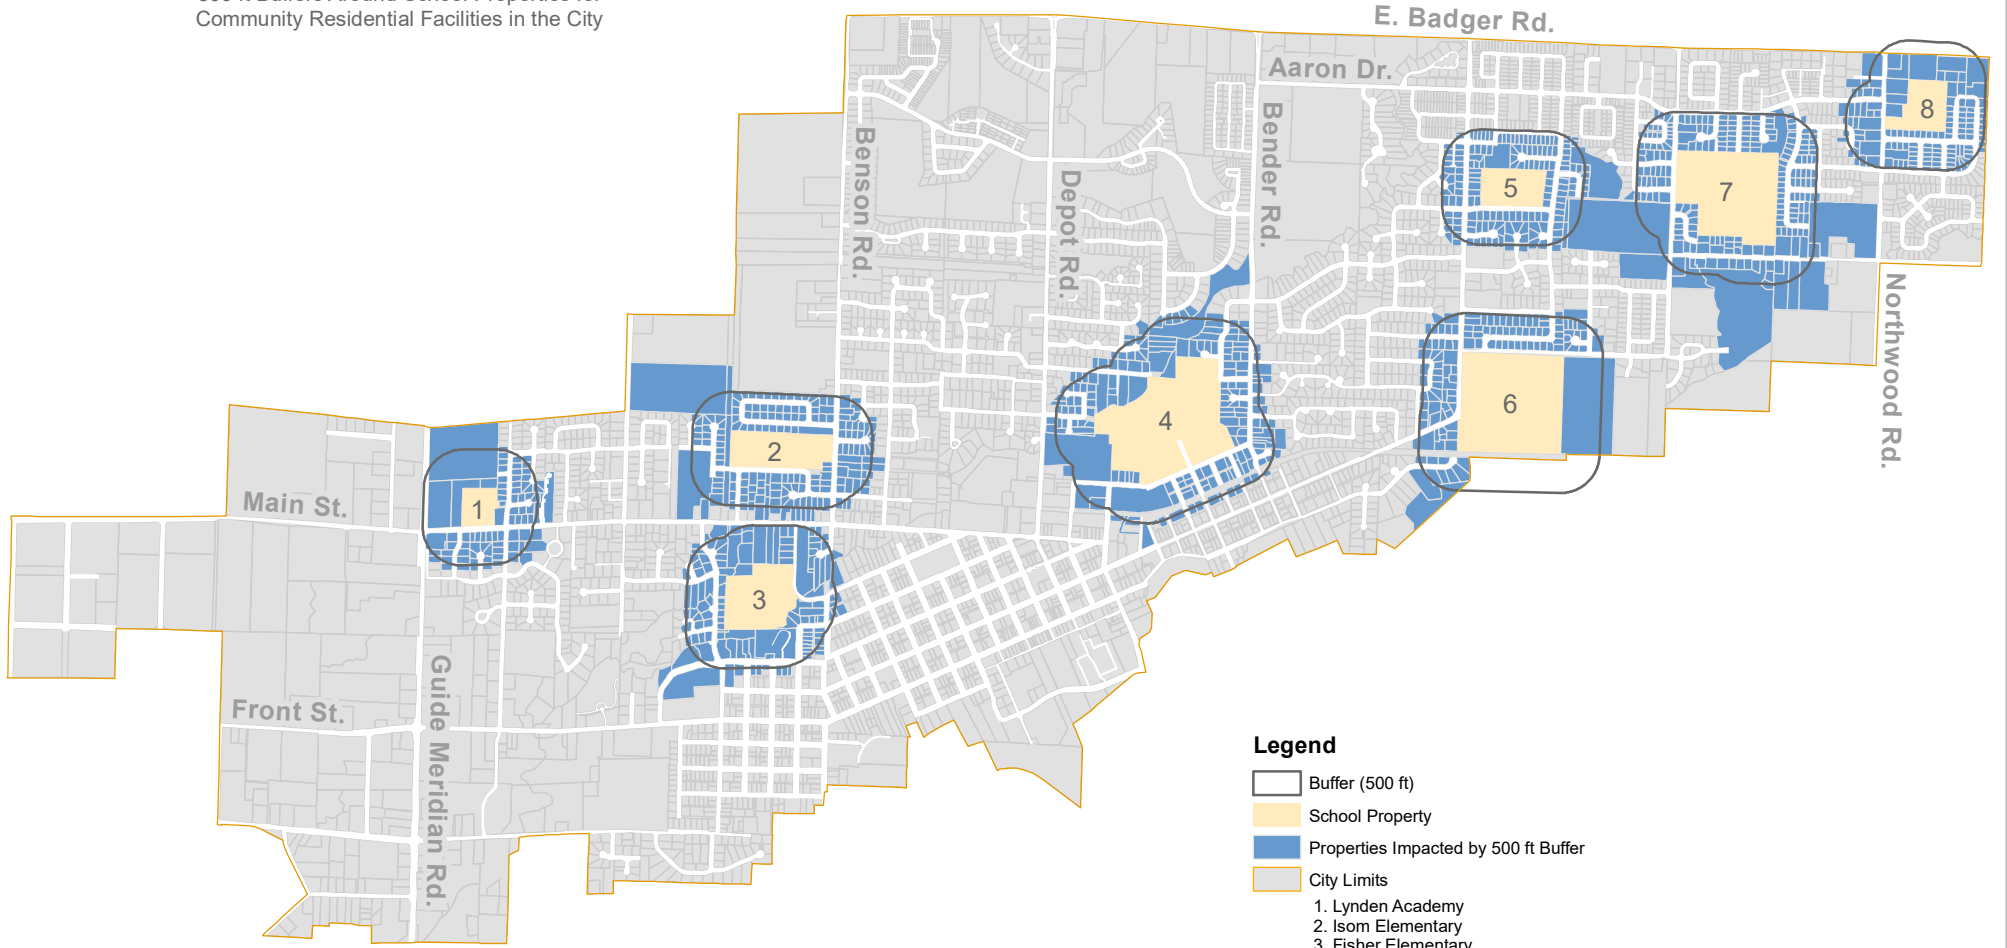

# Ordinance 1650

500 ft Buffers Around School Properties for  
Community Residential Facilities in the City

## Legend

-  Buffer (500 ft)
  -  School Property
  -  Properties Impacted by 500 ft Buffer
  -  City Limits
1. Lynden Academy
  2. Isom Elementary
  3. Fisher Elementary
  4. Lynden Christian
  5. Bernice Vossbeck Elementary
  6. Lynden High
  7. Lynden Middle
  8. Cornerstone Christian