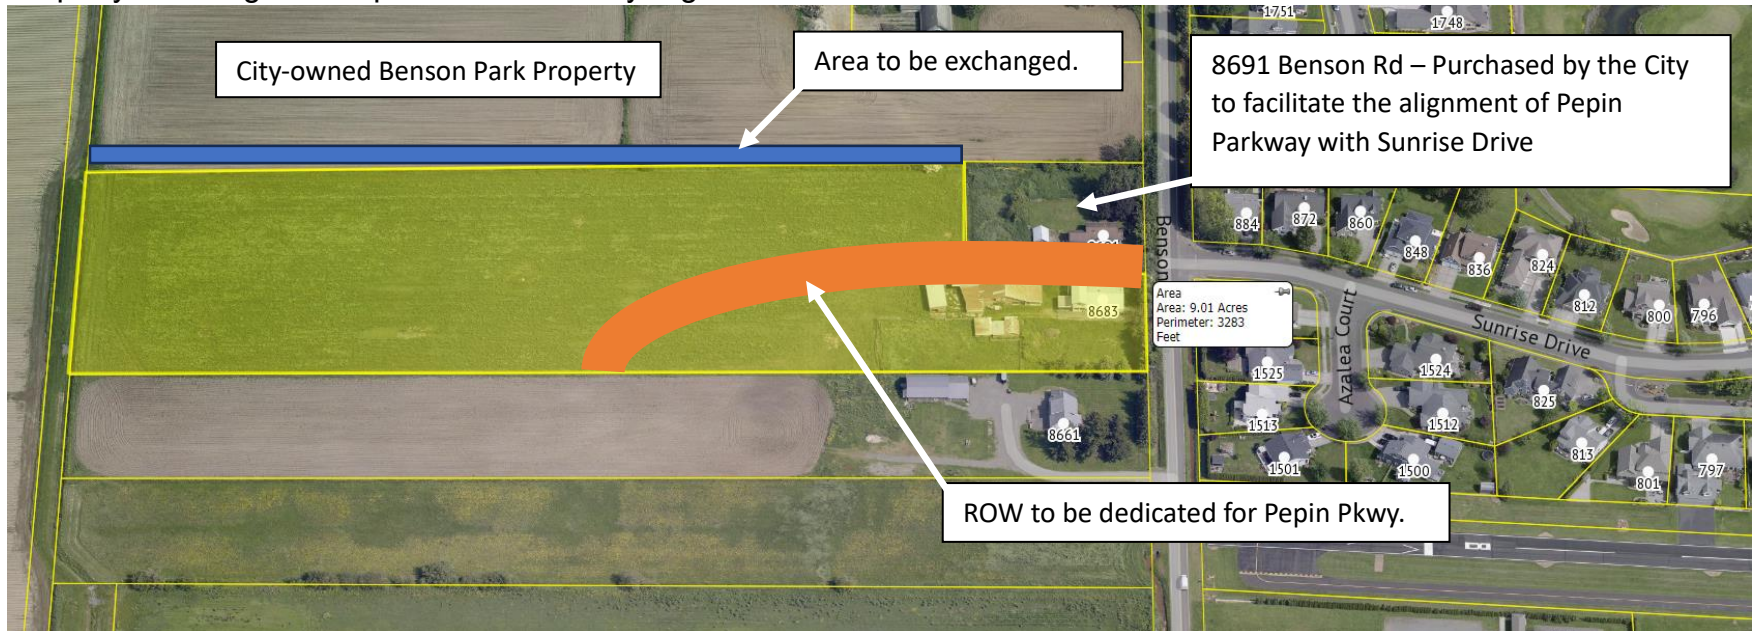

Property Exchange for Pepin Creek Parkway Right-of-Wa

Mountain View Summit, LLC property located at 8683 Benson Road is proposing to right-of-way dedication in exchange for city-owned property along the southern edge of Benson Park. This would provide a critical link in the establishment of Pepin Creek Parkway.