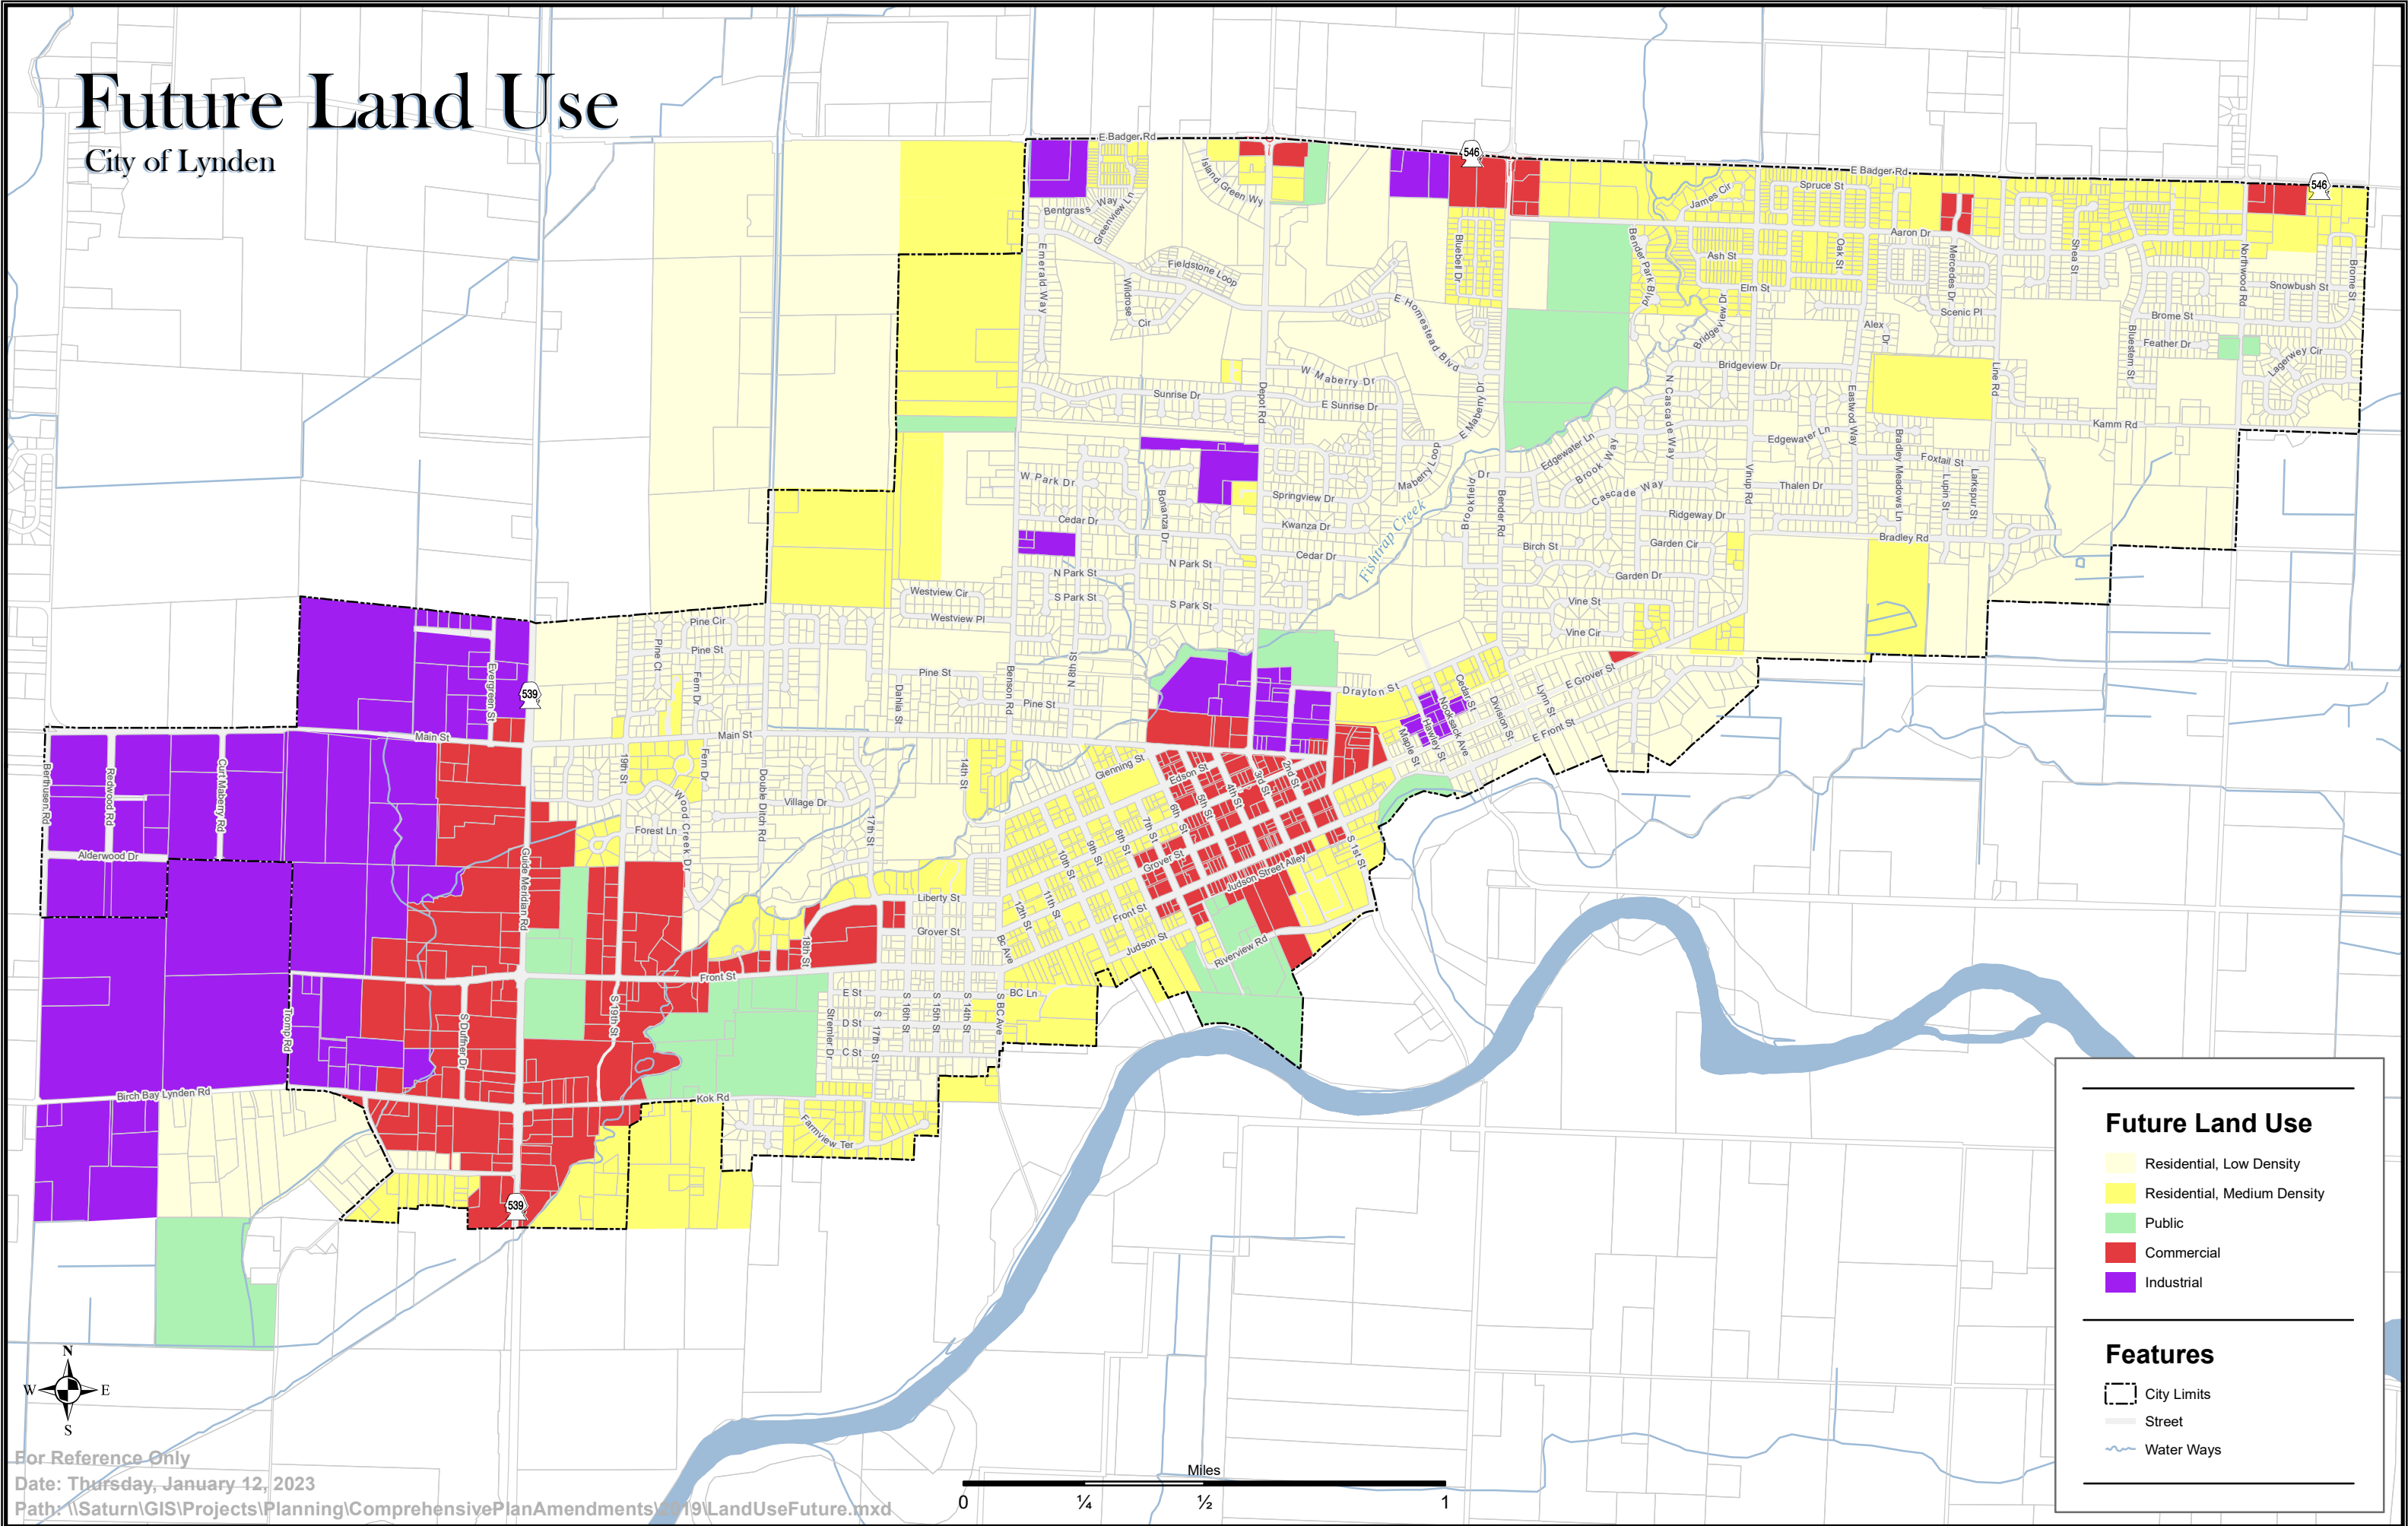

# Future Land Use

City of Lynden

**Future Land Use**

- Residential, Low Density
- Residential, Medium Density
- Public
- Commercial
- Industrial

---

**Features**

- City Limits
- Street
- Water Ways

For Reference Only  
 Date: Thursday, January 12, 2023  
 Path: \\Saturn\GIS\Projects\Planning\ComprehensivePlanAmendments\2019\LandUseFuture.mxd