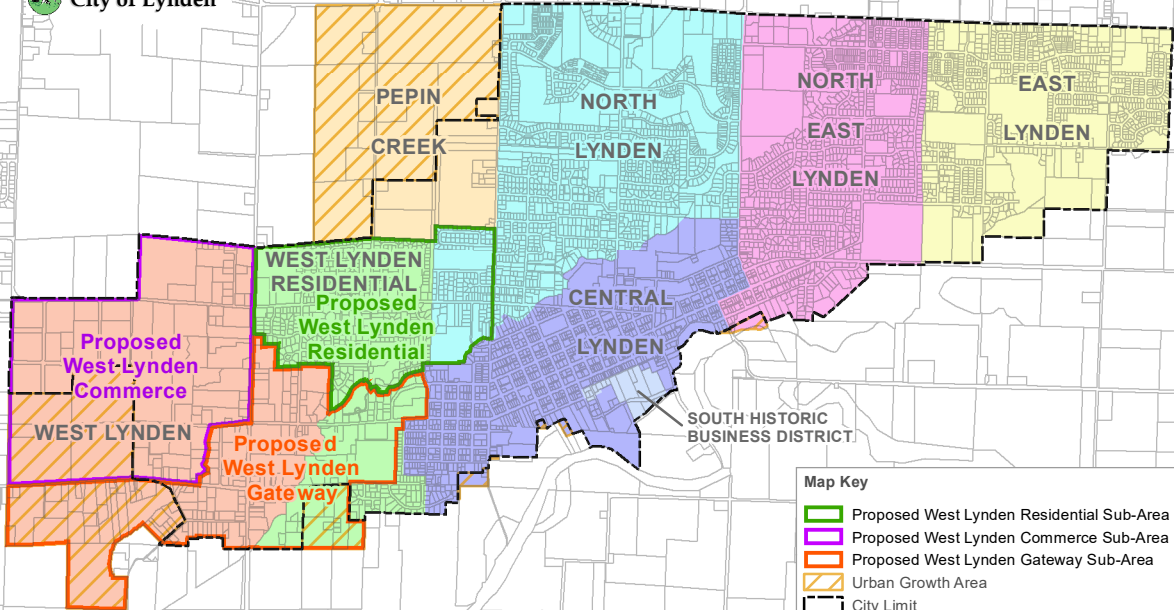

Sub-Areas Changes

City of Lynden

Map Key

- Proposed West Lynden Residential Sub-Area
- Proposed West Lynden Commerce Sub-Area
- Proposed West Lynden Gateway Sub-Area
- Urban Growth Area
- City Limit
- Parcel