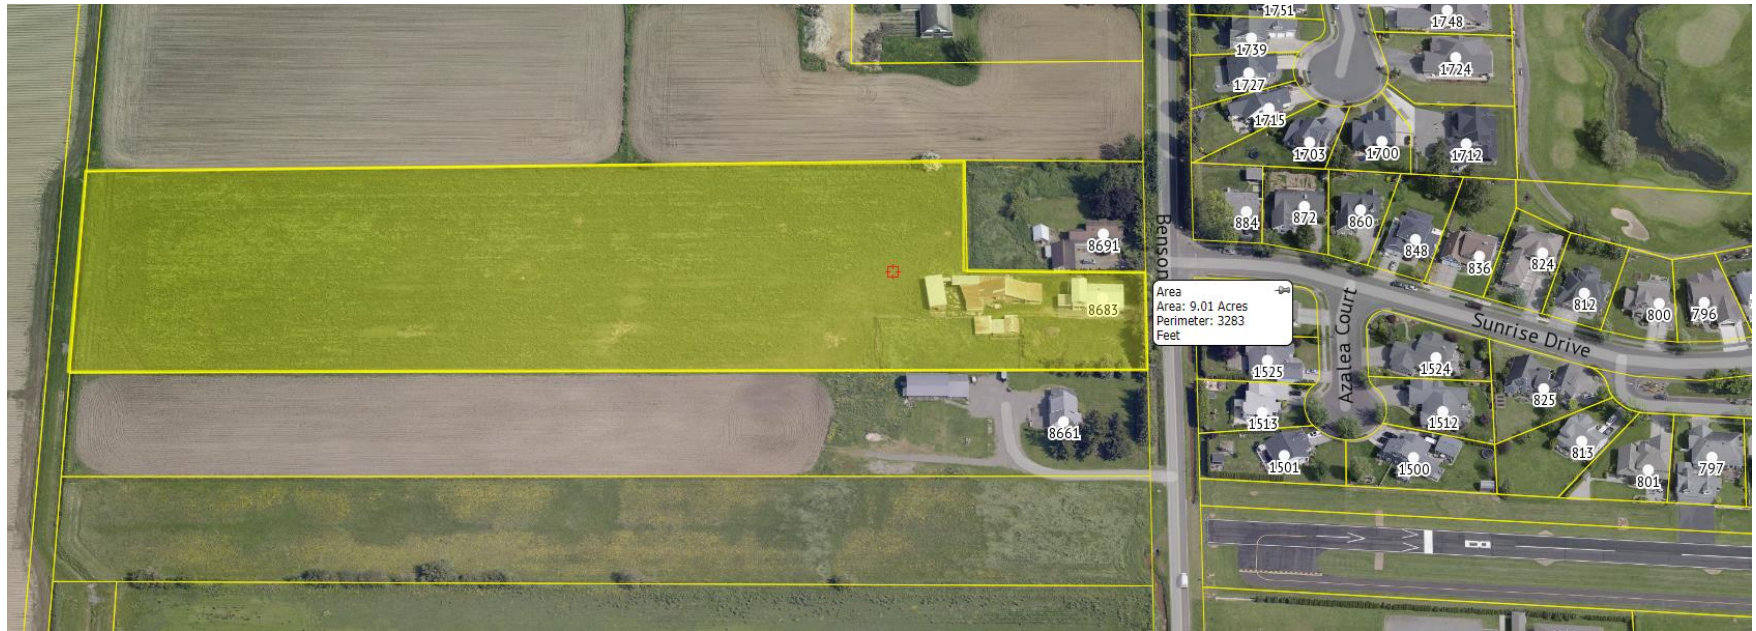

## Property Exchange for Pepin Creek Parkway Right-of-Way

Mountain View Summit, LLC property located at 8683 Benson Road is proposing to right-of-way dedication in exchange for city-owned property along the southern edge of Benson Park. This would provide a critical link in the establishment of Pepin Creek Parkway.