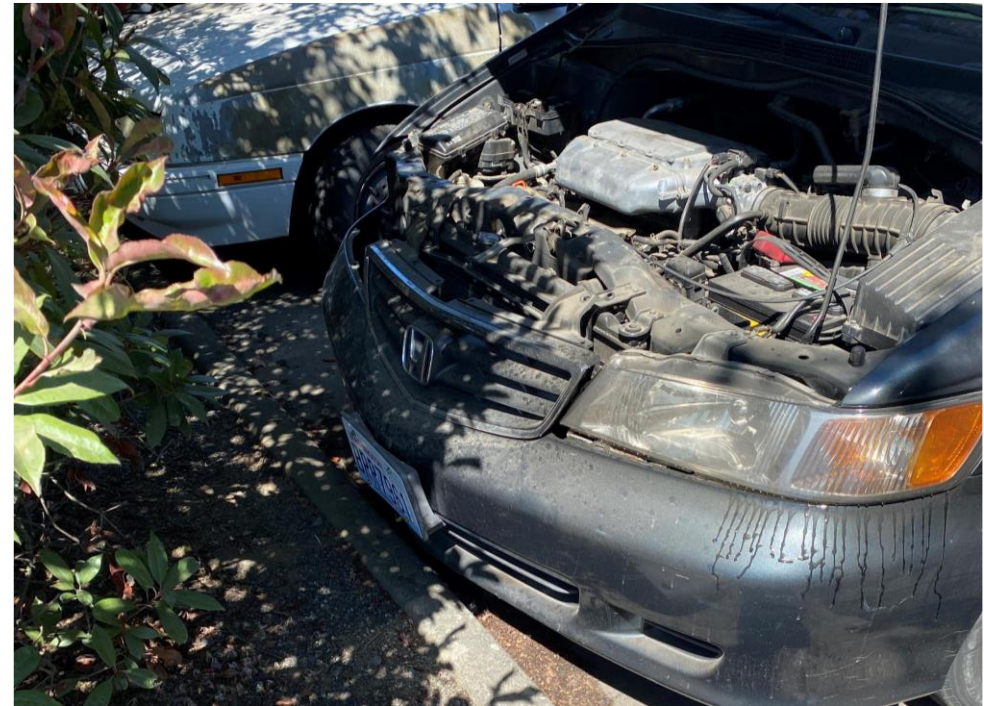

Lynden Automotive Site Conditions

July 2021

Lynden Automotive Site Conditions

July 2021

East Badger Road (WA 546)

East Badg

Bender Road

8894