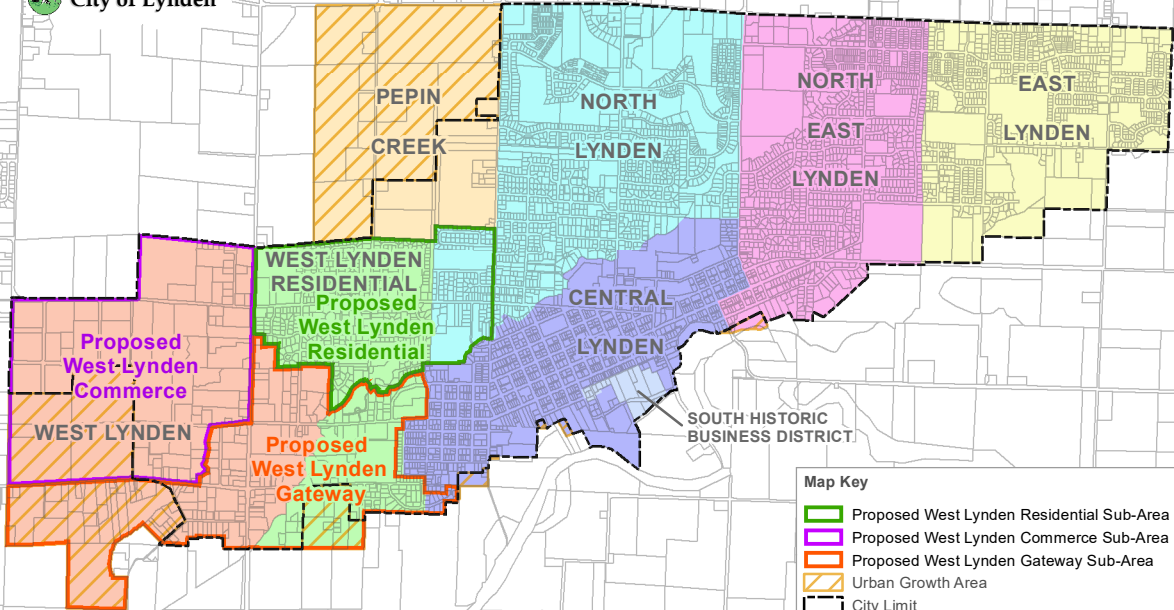

Sub-Areas Changes

City of Lynden

Map Key

- Proposed West Lynden Residential Sub-Area
- Proposed West Lynden Commerce Sub-Area
- Proposed West Lynden Gateway Sub-Area
- Urban Growth Area
- City Limit
- Parcel