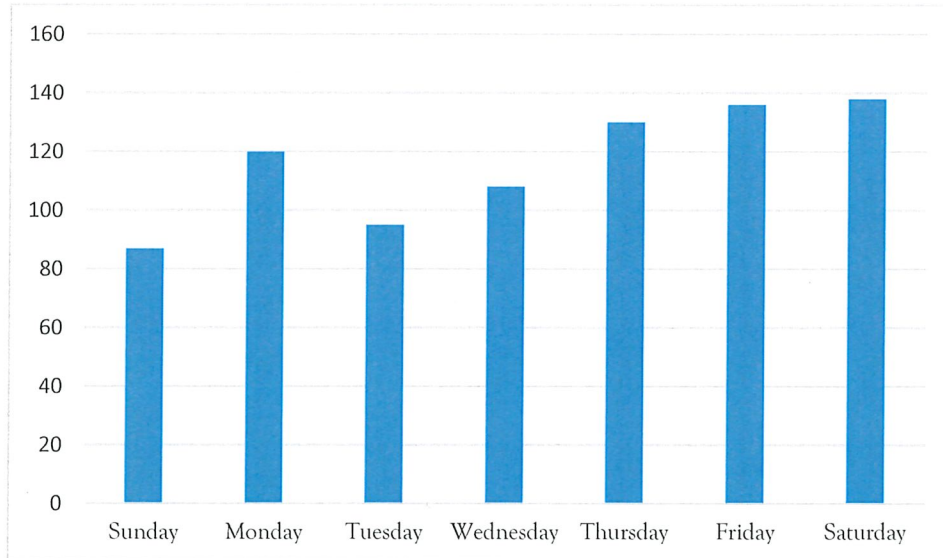

LYNDEN POLICE DEPARTMENT

August 2024

Calls by Day of the Week