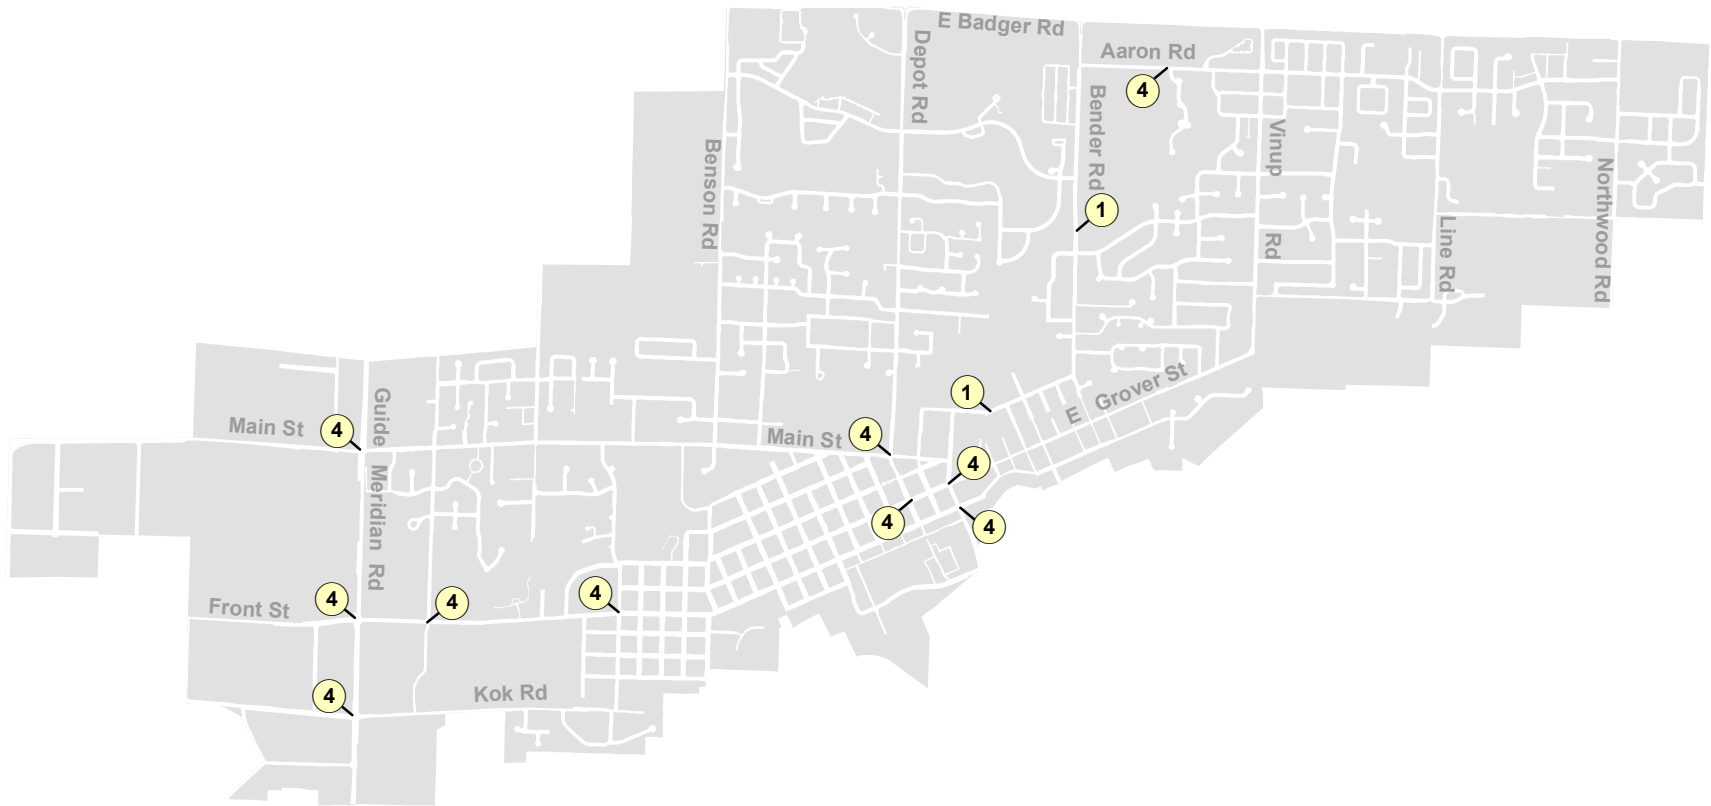

Controlled Crosswalks

Total Count: 39