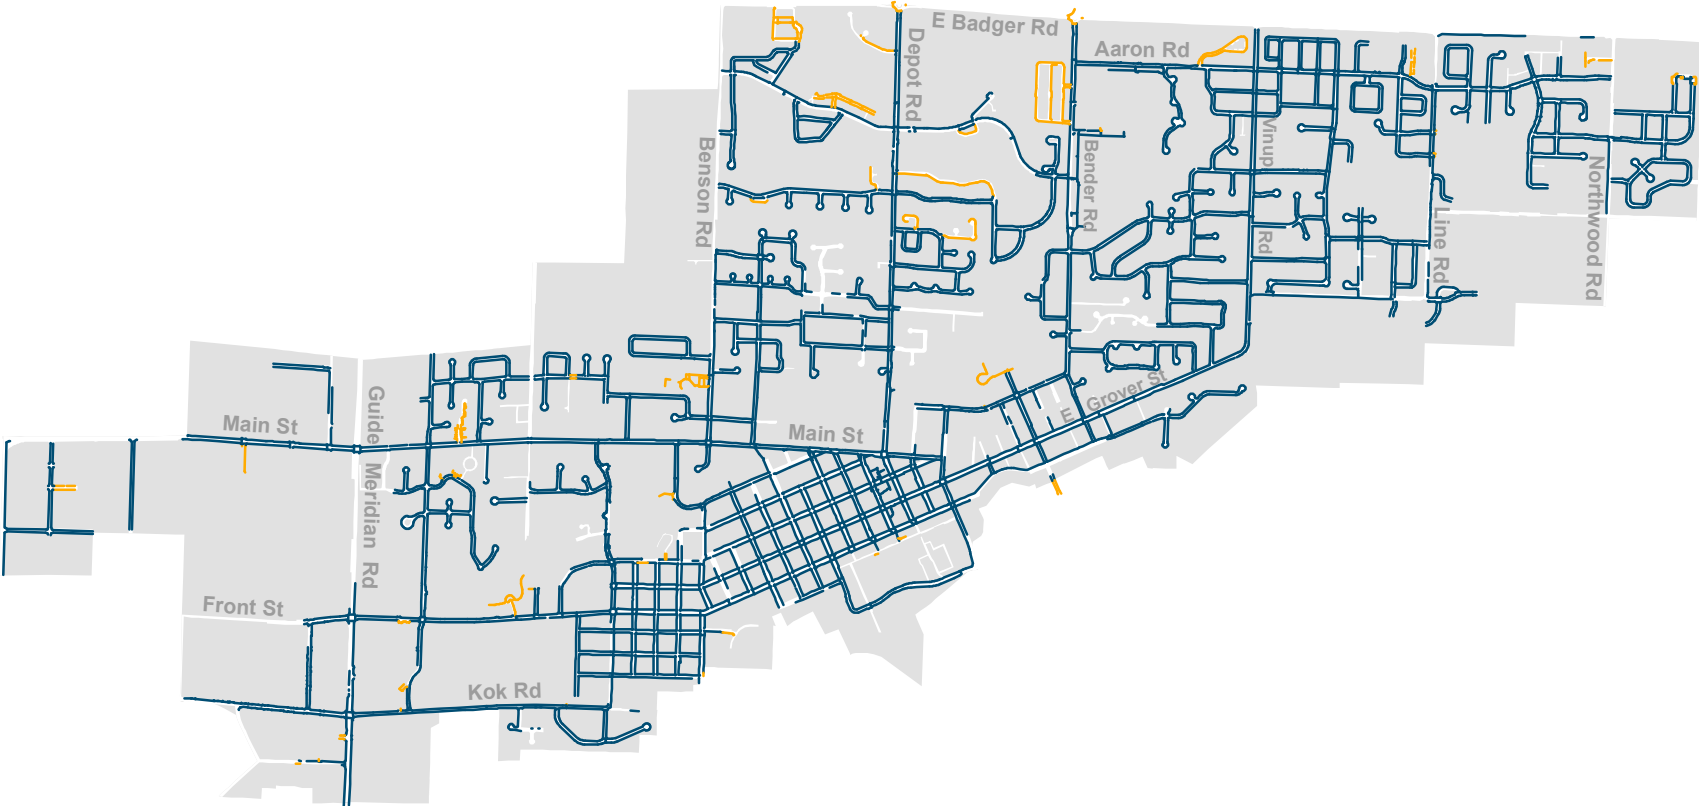

# Sidewalk Network

### Management

- City of Lyden (Approx. 105 Miles)
- Other Organizations (County, Private, State, Unknown) (Approx. 5 Miles)