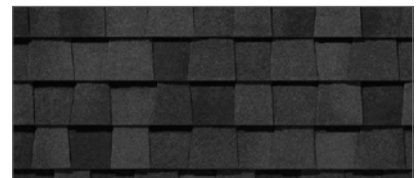

# Materials and Colors

### Front Elevation - Parcel 1

1. ROOF MATERIAL: CERTAINTEED - LANDMARK PRO "MOIRE BLACK"
2. ROOF MATERIAL: INTERLOCK - MTL. STANDING SEAM "DARK BRONZE"
3. BODY COLOR: DUNN-EDWARDS "WHITE" DEW380
4. TRIM COLOR: DUNN-EDWARDS "WHITE" DEW380  
CORNER TRIM, WINDOW TRIM & BARGE
5. ACCENT COLOR: DUNN-EDWARDS "BLACK TIE" DE6351  
ENTRY DOOR & EXTERIOR DOORS
6. PORCH POSTS & GARAGE DOOR: CABOT STAINS "SEQUOIA" DE6350
7. WINDOW COLOR: JELD-WEN - WOOD w/ VINYL CLAD "BLACK"