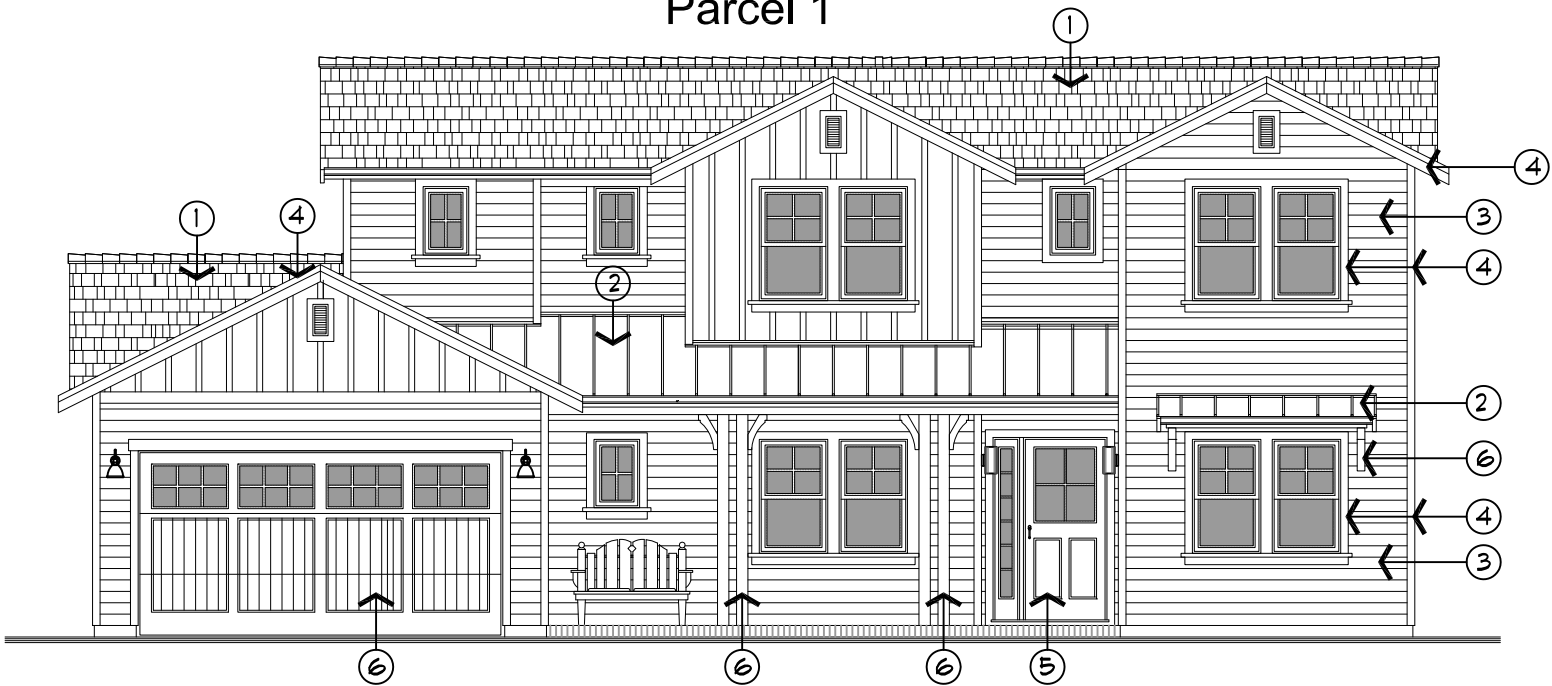

### Front Elevation - Parcel 1

1. ROOF MATERIAL: CERTAINTEED - LANDMARK PRO "MOIRE BLACK"
2. ROOF MATERIAL: INTERLOCK - MTL. STANDING SEAM "DARK BRONZE"
3. BODY COLOR: DUNN-EDWARDS "WHITE" DEW380
4. TRIM COLOR: DUNN-EDWARDS "WHITE" DEW380  
CORNER TRIM, WINDOW TRIM & BARGE
5. ACCENT COLOR: DUNN-EDWARDS "BLACK TIE" DE6351  
ENTRY DOOR & EXTERIOR DOORS
6. PORCH POSTS & GARAGE DOOR: CABOT STAINS "SEQUOIA" DE6350
7. WINDOW COLOR: JELD-WEN - WOOD w/ VINYL CLAD "BLACK"