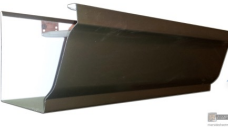

ROOF COVER: FLAT SHAPE CONCRETE TILE

EAGLE ROOFING, flat profile concrete tile
- Color Concord Blend or similar (LRA 19.71)

EXTERIOR WALLS: SMOOTH STUCCO

BENJAMIN MOORE
Color Raccoon Hollow 978 or similar (LRV 27.93)

EXTERIOR WALLS: SMOOTH STUCCO

BENJAMIN MOORE
Color Stampede 979 or similar (LRV 19.00)

PATIO AND COLUMNS:

BENJAMIN MOORE. Cast stone decorative columns.
Color Stampede 979 or similar (LRV 19.00)

WINDOW AND DOOR:

Combination of aluminum clad & steel window and door
Color ranges from dark bronze to black (LRV 2.48)

TRIM:

Decorative cast stone trim.

LIGHT FIXTURE:

Wall mounted fixture with shield (similar).
Matte texture in black finish.

RAIL/ GUARD:

Combination of solid low wall with stucco finish & open decorative iron rail with matte black painted finish.

GUTTER:

Painted, matte finish. Color ranges from dark bronze to black.

*This Page
Intentionally
Left Blank*