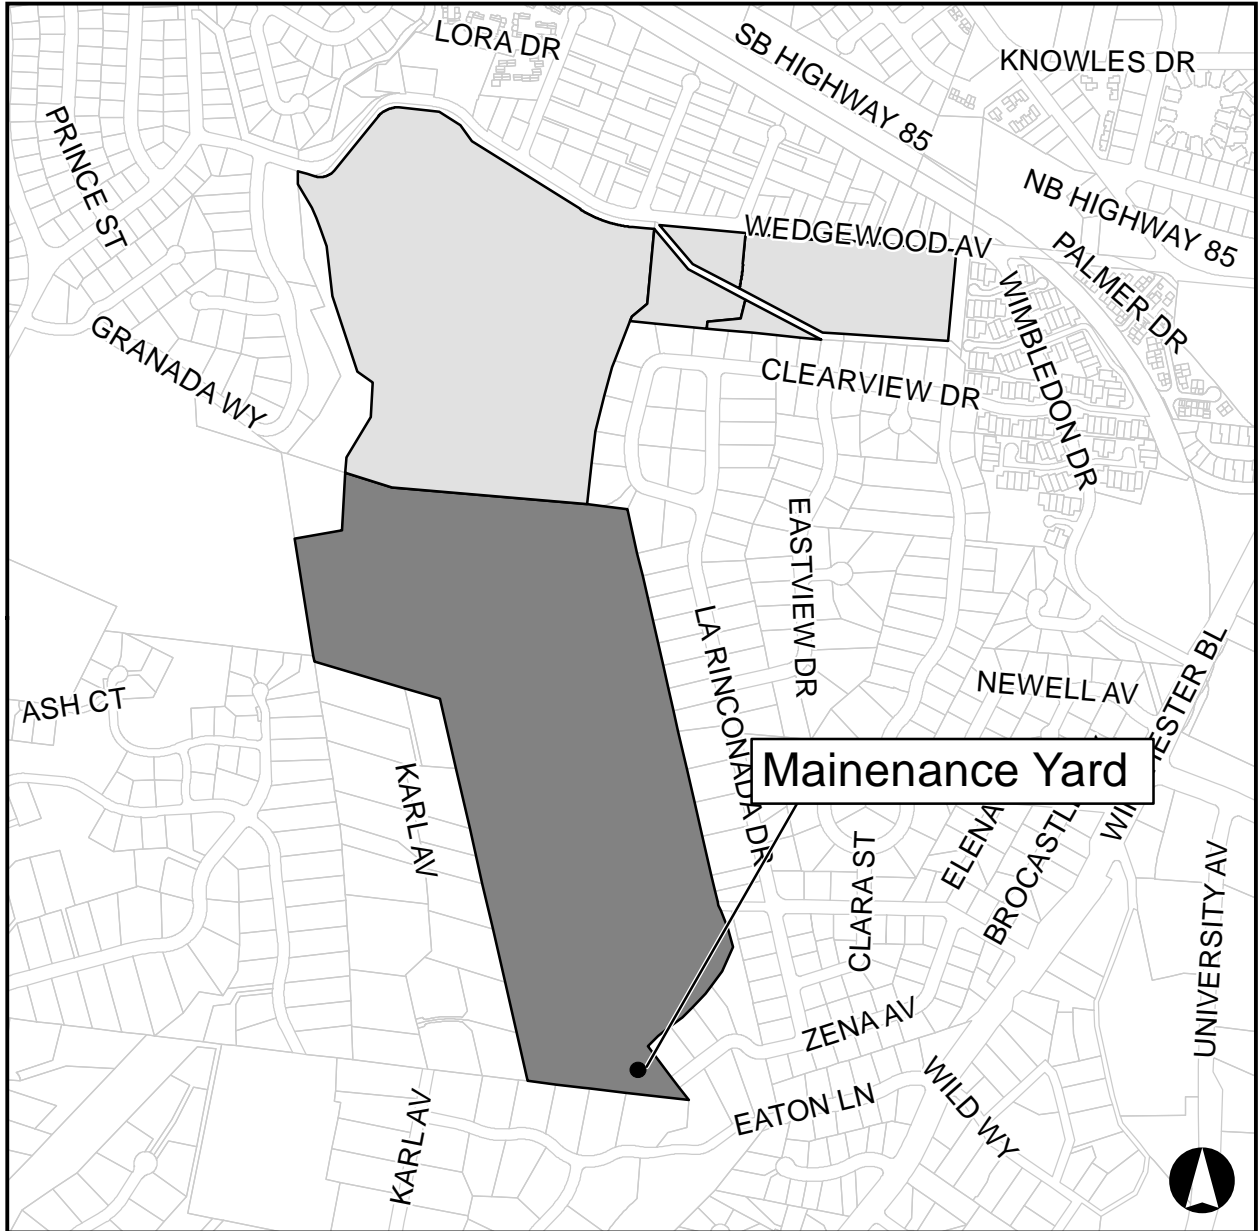

17445 Zena Avenue (17400 Wedgewood Avenue and 14595 Clearview Drive)

0 0.125 0.25
Miles

***This Page
Intentionally
Left Blank***