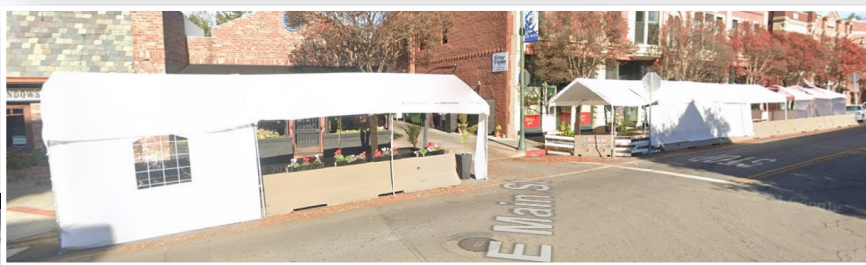

Southern Kitchen, Billy Boston's Chowder House,
Namaste Temporary Krait Parklet

Sidecar Tavern
Temporary Krait Parklet