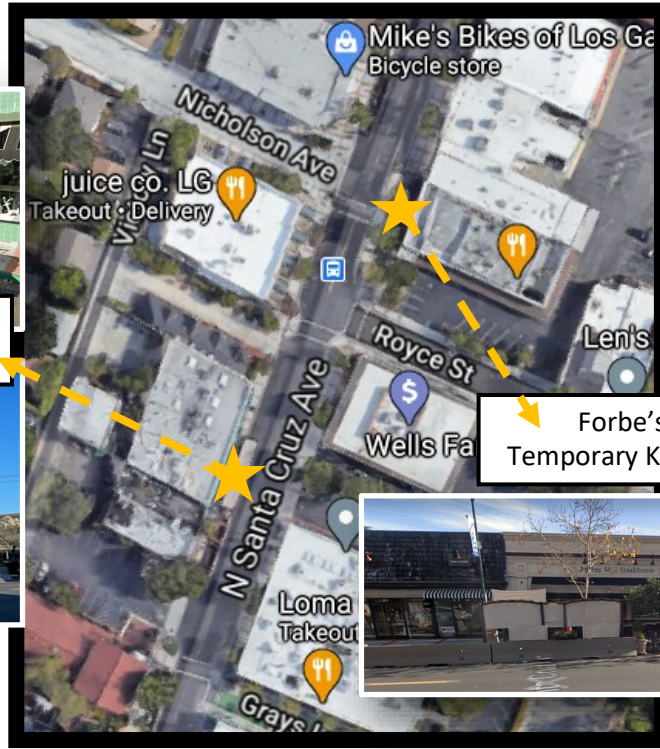

PARKLETS ON N. SANTA CRUZ AVENUE, PETTICOAT LANE & GRAYS LANE BETWEEN LOS GATOS-SARATOGA ROAD & NICHOLSON AVENUE

Left Bend & Los Gatos Café shared Temporary Krait Parklet

Oak & Rye Temporary Krait Parklet

Italian Brothers Temporary Krait Parklet

Dolce Spazio & Royal Shaving Parlor shared Temporary Krait Parklet

Pedro's Temporary Krait Parklets on N. Santa Cruz Ave & Petticoat Lane

Rootstock Semi-Permanent Parklet

Golden Triangle Temporary Krait Parklet

PARKLETS ON N. SANTA CRUZ AVENUE SOUTH OF GRAYS LANE & NORTH OF ELM STREET

North, Kamakura, Coup de Thai & Black Watch shared Temporary Krail Parklet

Forbe's Mill Temporary Krail Parklet

Andale & Carry Nations Shared Temporary Kiosk

PARKLETS ON MAIN STREET, EAST OF N. SANTA CRUZ AVENUE

Blue Line Pizza
Temporary Krait Parklet

Zona Rosa
Semi-Permanent Parklet

Centonove
Semi-Permanent Parklet