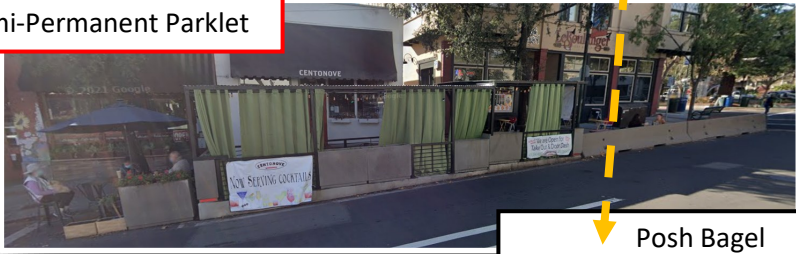

Andale Semi-Permanent Kiosk

The Lexington House Temporary Kiosk

The Maid's Quarters & J. Croll shared Temporary Kiosk

The Great Bear Temporary Kiosk

Pizza My Heart Semi-Permanent Kiosk

Oren's Hummus Temporary Kiosk

Andale & Carry Nations Shared Temporary Kiosk

PARKLETS ON MAIN STREET, EAST OF N. SANTA CRUZ AVENUE

Blue Line Pizza
Temporary Krait Parklet

Zona Rosa
Semi-Permanent Parklet

Centonove
Semi-Permanent Parklet

Athletic Performance & Nimbus Salon
Temporary Krait Parklet

Posh Bagel
Temporary Krait Parklet

Sidecar Tavern
Temporary Krait Parklet

Southern Kitchen, Billy Boston's Chowder House,
Namaste Temporary Krait Parklet