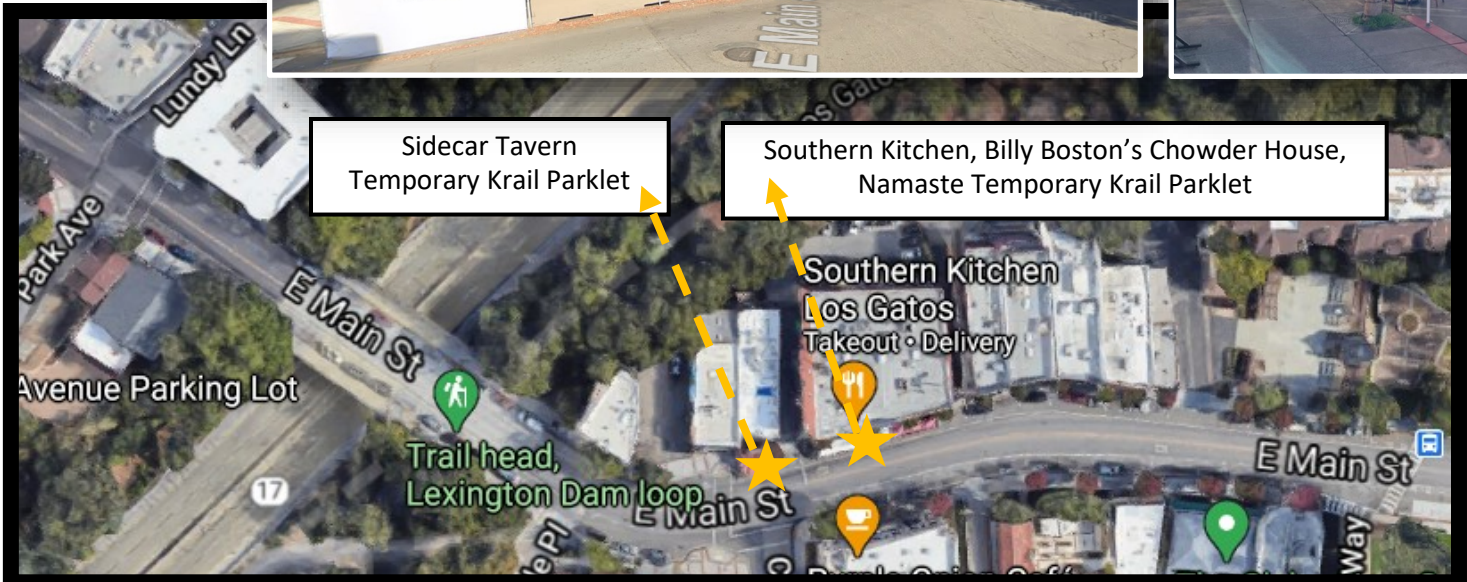

Andale & Carry Nations Shared Temporary Kiosk

PARKLETS ON MAIN STREET, EAST OF N. SANTA CRUZ AVENUE

Blue Line Pizza
Temporary Krait Parklet

Zona Rosa
Semi-Permanent Parklet

Centonove
Semi-Permanent Parklet

Athletic Performance & Nimbus Salon
Temporary Krait Parklet

Posh Bagel
Temporary Krait Parklet

Sidecar Tavern
Temporary Krait Parklet

Southern Kitchen, Billy Boston's Chowder House,
Namaste Temporary Krait Parklet

Southern Kitchen
Los Gatos
Takeout · Delivery

Avenue Parking Lot

Trail head,
Lexington Dam loop

E Main St