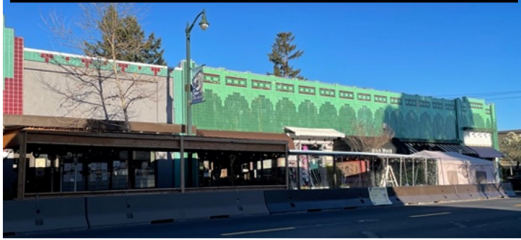

PARKLETS ON N. SANTA CRUZ AVENUE, PETTICOAT LANE & GRAYS LANE BETWEEN LOS GATOS-SARATOGA ROAD & NICHOLSON AVENUE

Left Bend & Los Gatos Café shared Temporary Krait Parklet

Oak & Rye Temporary Krait Parklet

Italian Brothers Temporary Krait Parklet

Dolce Spazio & Royal Shaving Parlor shared Temporary Krait Parklet

Pedro's Temporary Krait Parklets on N. Santa Cruz Ave & Petticoat Lane

Rootstock Semi-Permanent Parklet

Golden Triangle Temporary Krait Parklet

PARKLETS ON N. SANTA CRUZ AVENUE SOUTH OF GRAYS LANE & NORTH OF ELM STREET

North, Kamakura, Coup de Thai & Black Watch shared Temporary Krail Parklet

Forbe's Mill Temporary Krail Parklet

Andale & Carry Nations Shared Temporary Kiosk

PARKLETS ON MAIN STREET, EAST OF N. SANTA CRUZ AVENUE

Blue Line Pizza
Temporary Krait Parklet

Zona Rosa
Semi-Permanent Parklet

Centonove
Semi-Permanent Parklet