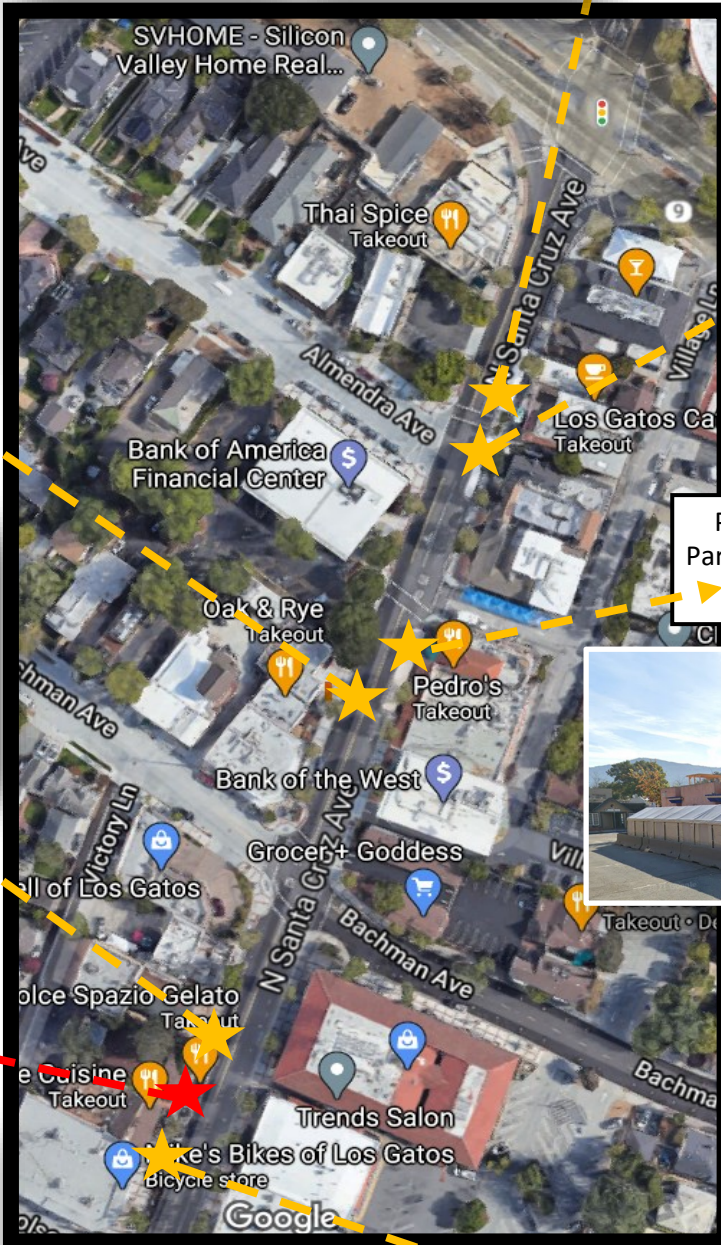

PARKLETS ON N. SANTA CRUZ AVENUE, PETTICOAT LANE & GRAYS LANE BETWEEN LOS GATOS-SARATOGA ROAD & NICHOLSON AVENUE

Left Bend & Los Gatos Café shared Temporary Krait Parklet

Oak & Rye Temporary Krait Parklet

Italian Brothers Temporary Krait Parklet

Dolce Spazio & Royal Shaving Parlor shared Temporary Krait Parklet

Pedro's Temporary Krait Parklets on N. Santa Cruz Ave & Petticoat Lane

Rootstock Semi-Permanent Parklet

Golden Triangle Temporary Krait Parklet

PARKLETS ON N. SANTA CRUZ AVENUE SOUTH OF GRAYS LANE & NORTH OF ELM STREET

North, Kamakura, Coup de Thai & Black Watch shared Temporary Krail Parklet

Forbe's Mill Temporary Krail Parklet

Andale & Carry Nations Shared Temporary Kiosk

PARKLETS ON MAIN STREET, EAST OF N. SANTA CRUZ AVENUE

Blue Line Pizza
Temporary Krait Parklet

Zona Rosa
Semi-Permanent Parklet

Centonove
Semi-Permanent Parklet