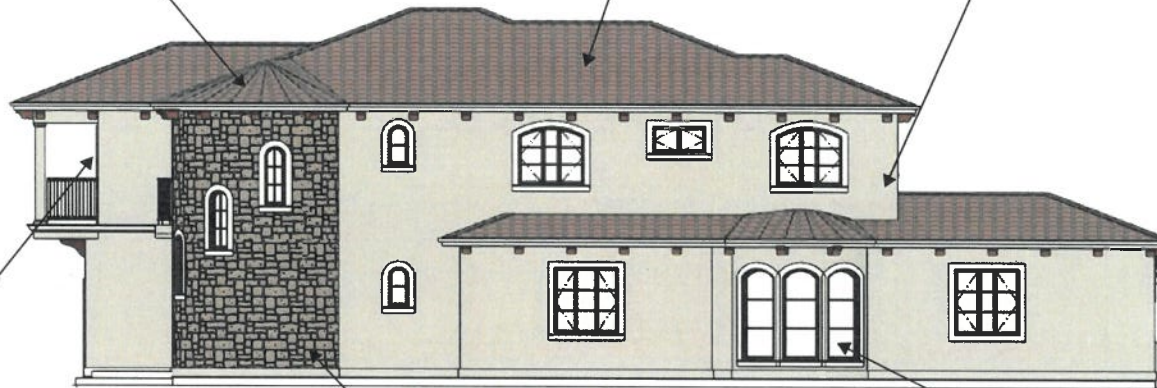

RECEIVED

SEP 05 2019

TOWN OF LOS GATOS
PLANNING DIVISION

SPANISH COLONIAL
TILES ROOFING.

EXTERIOR STUCCO
WALLS.

COPPER 'OGEE' GUTTER

EXTERIOR WOODEN
DOOR.

STACKED STONE

EXTERIOR WOODEN
WINDOW.

COULSON RESIDENCE – MATERIALS AND COLORS BOARD
16336 SHADY VIEW LANE. LOS GATOS.

***This Page
Intentionally
Left Blank***