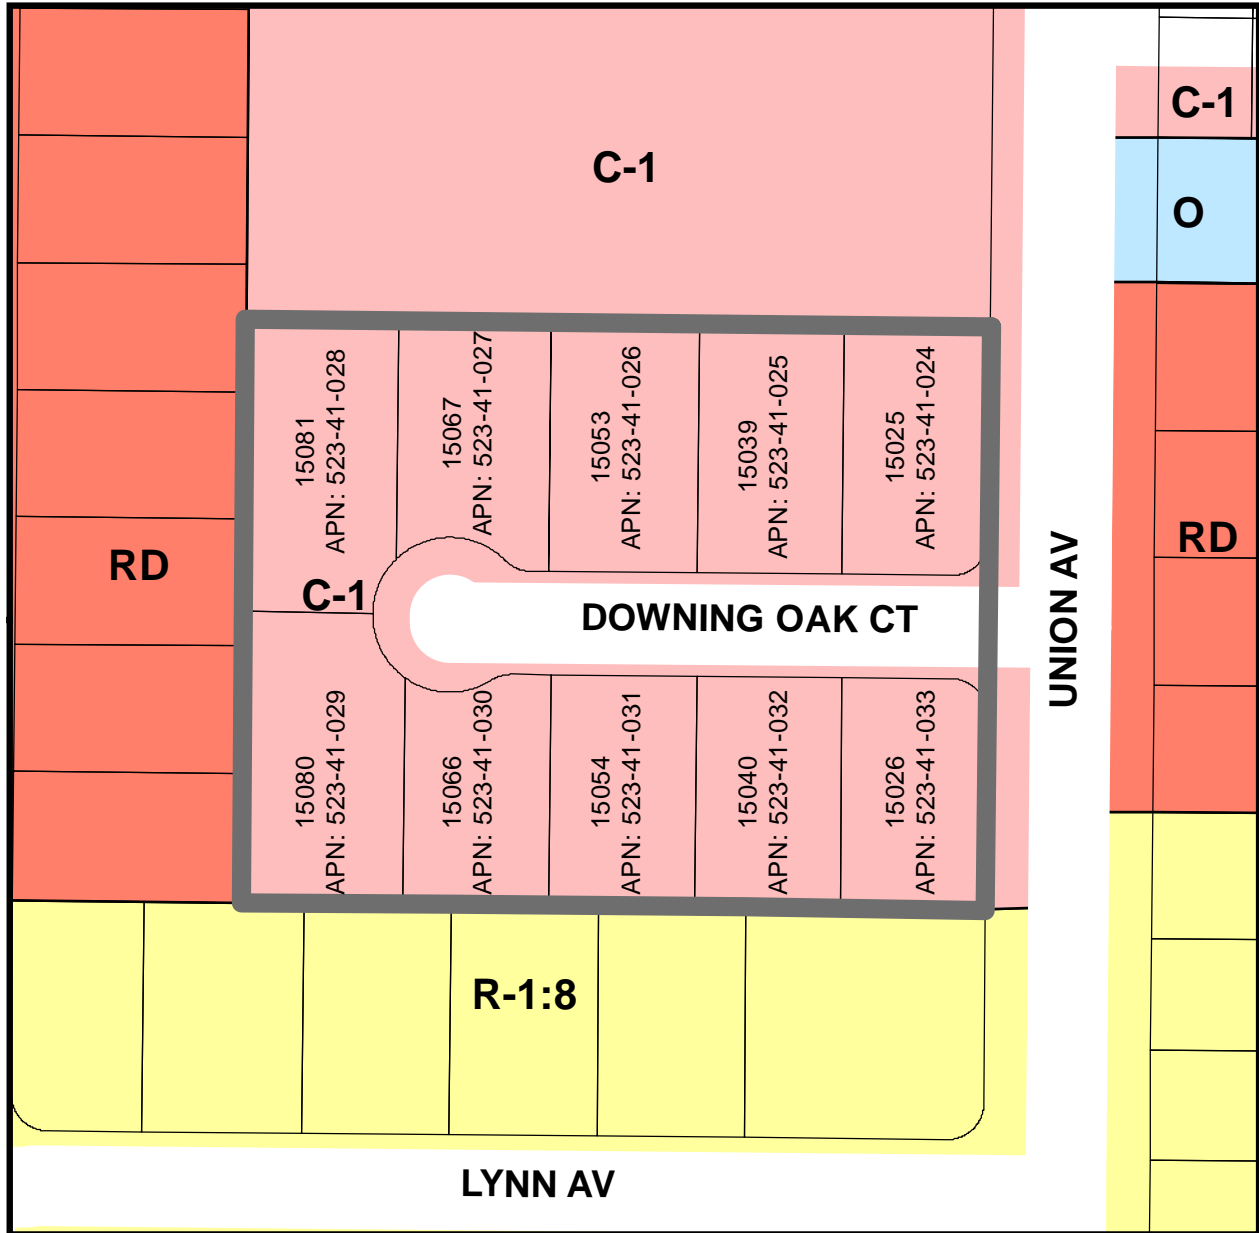

Downing Oak Court

Current Zoning

Zoning Legend

- R-1:8 - Single Family Residential
- RD - Residential Duplex
- C-1 - Neighborhood Commercial
- O - Office

***This Page
Intentionally
Left Blank***