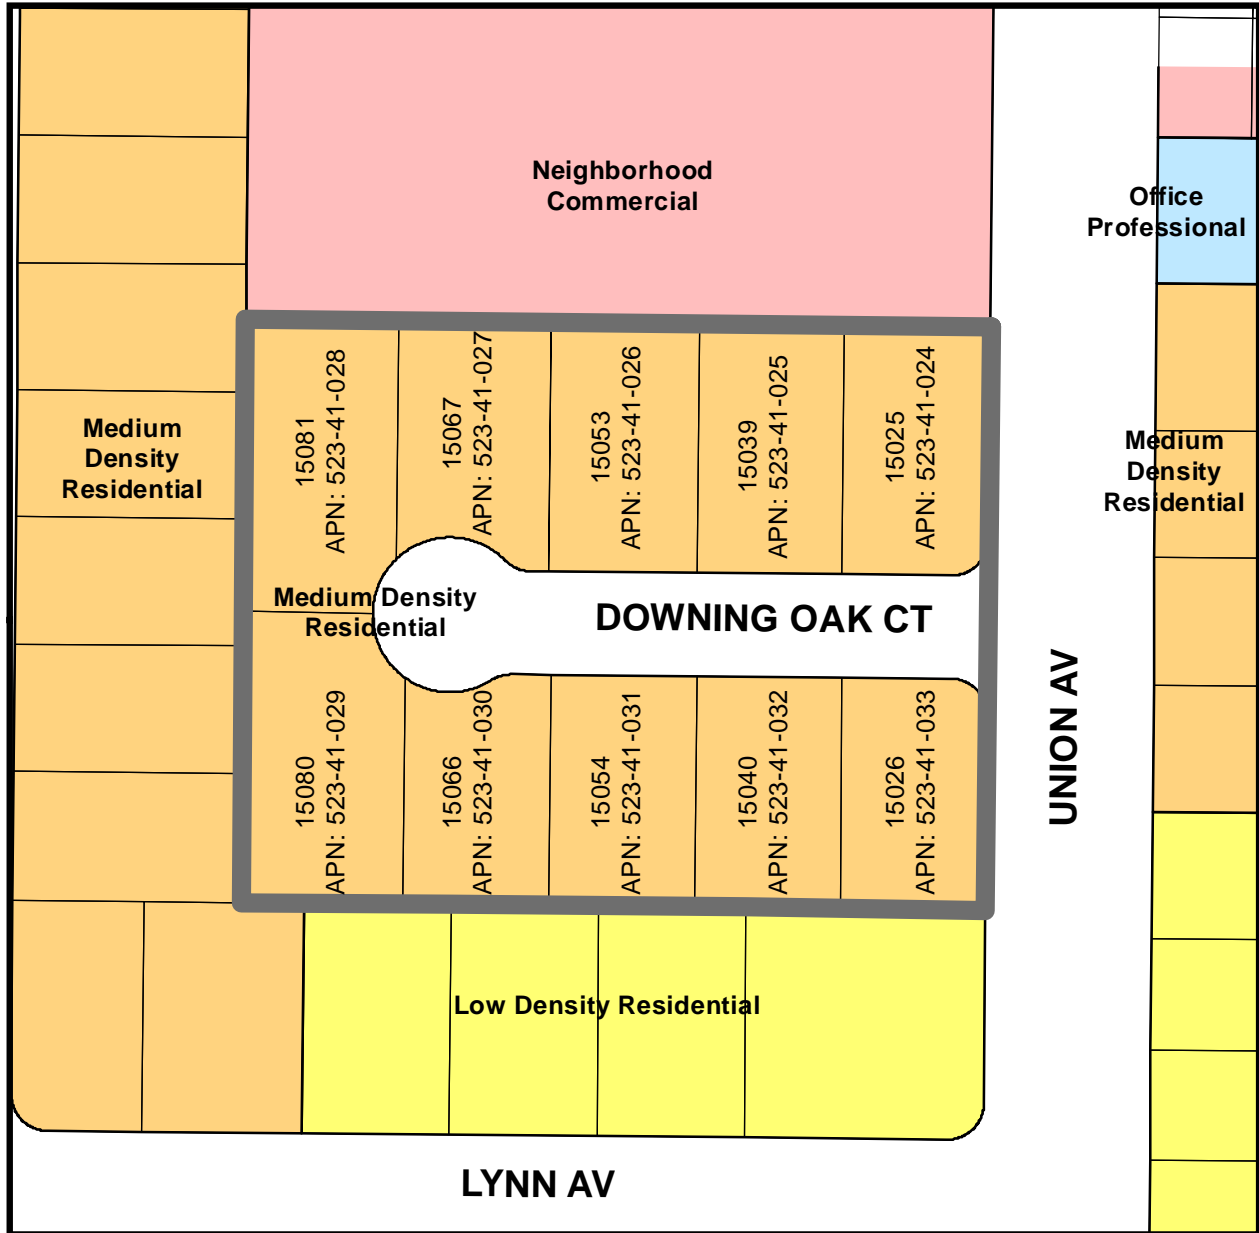

# Downing Oak Court

## Existing General Plan Designation (No Changes Proposed)

### General Plan Designation Legend

- Low Density Residential
- Medium Density Residential
- Neighborhood Commercial
- Office Professional

***This Page  
Intentionally  
Left Blank***