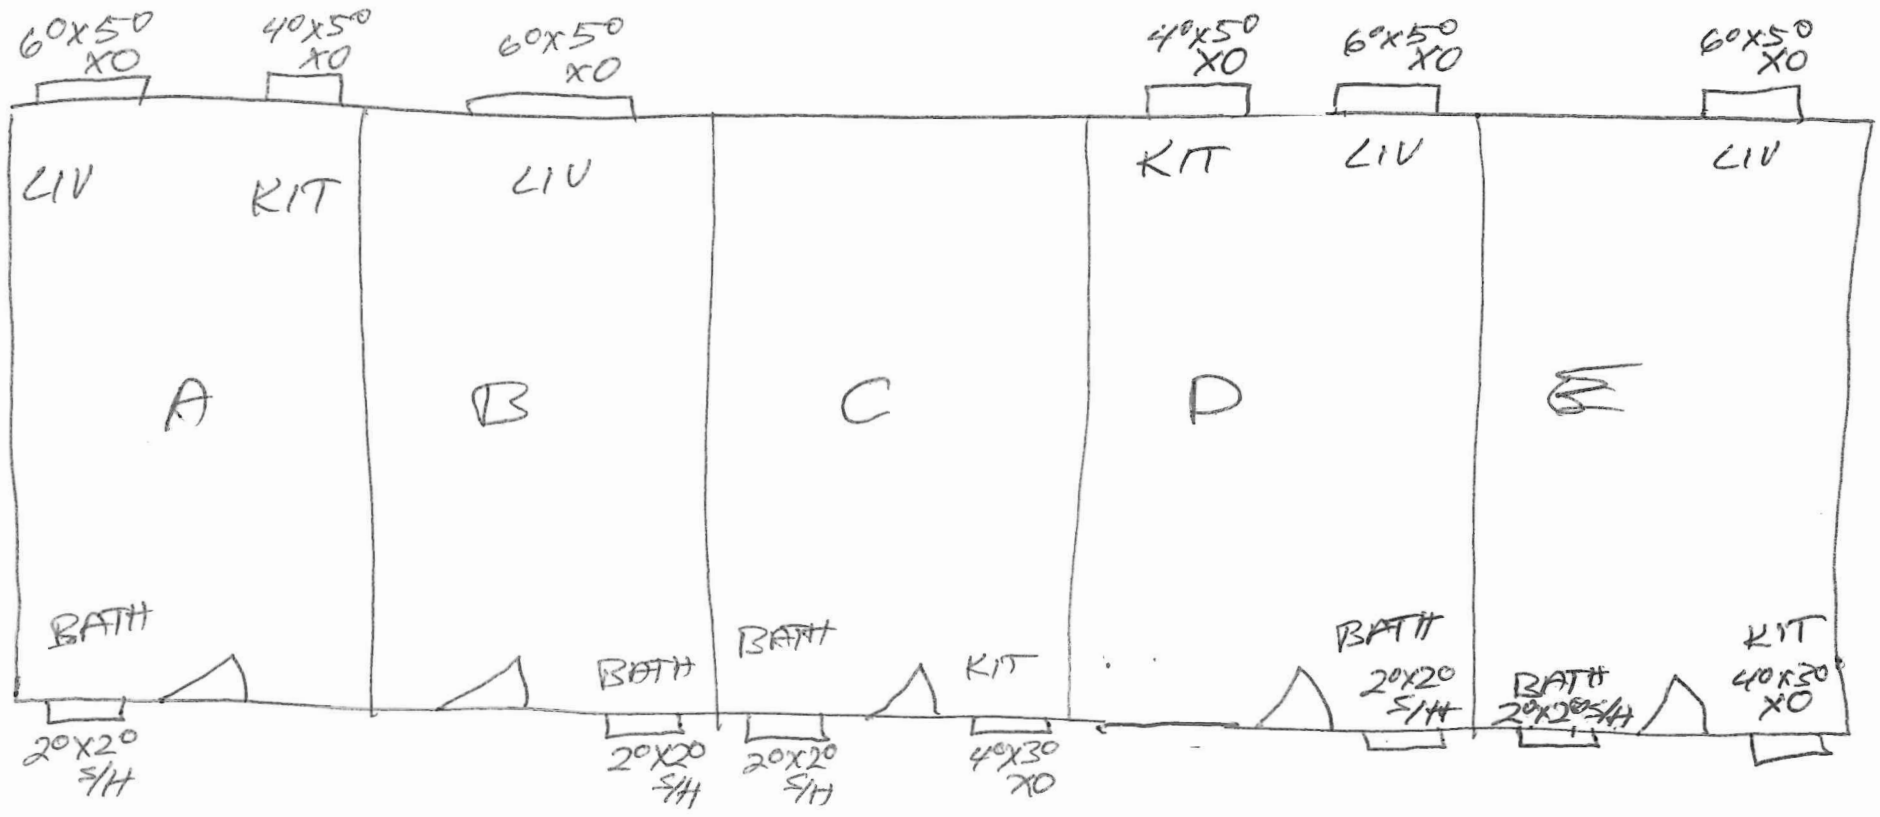

352 WEST MAIN UNIT A, B, C, D, E

REPLACEMENT OF 13 WINDOWS, SIZE FOR SIZE RETROFIT INSTALLATION
ALL WINDOWS TO HAVE FIRE TEMP

*This Page
Intentionally
Left Blank*