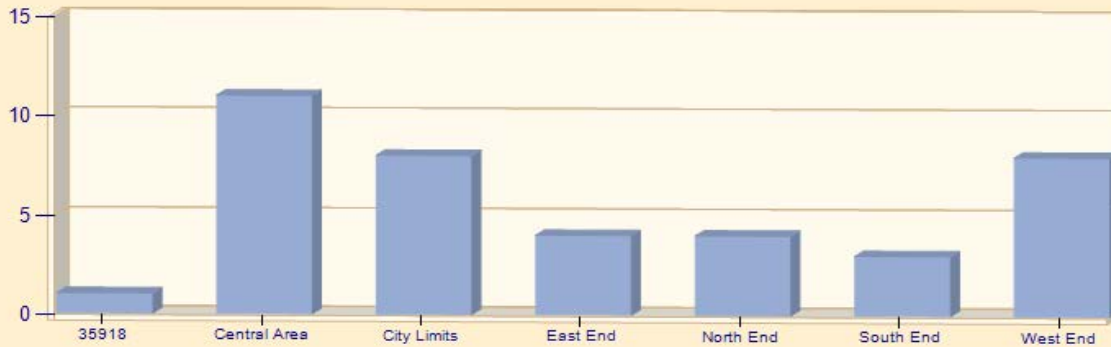

## Incident Type Count per Zone for Date Range

Start Date: 03/01/2026 | End Date: 03/31/2026

ZONES	INCIDENT TYPE	COUNT
<b>35918 - INDIAN LAKE</b>		
	421 - Chemical hazard (no spill or leak)	1
	<i>Total Incidents for 35918 - INDIAN LAKE:</i>	1
<b>Central Area - Central Area</b>		
	111 - Building fire	1
	113 - Cooking fire, confined to container	1
	118 - Trash or rubbish fire, contained	1
	131 - Passenger vehicle fire	1
	142 - Brush or brush-and-grass mixture fire	2
	160 - Special outside fire, other	1
	421 - Chemical hazard (no spill or leak)	1
	444 - Power line down	1
	445 - Arcing, shorted electrical equipment	2
	<i>Total Incidents for Central Area - Central Area:</i>	11
<b>City Limits - LOS FRESNOS CITY LIMITS</b>		
	131 - Passenger vehicle fire	1
	322 - Motor vehicle accident with injuries	3
	324 - Motor vehicle accident with no injuries.	1
	412 - Gas leak (natural gas or LPG)	2
	715 - Local alarm system, malicious false alarm	1
	<i>Total Incidents for City Limits - LOS FRESNOS CITY LIMITS:</i>	8
<b>East End - East End</b>		
	143 - Grass fire	3
	324 - Motor vehicle accident with no injuries.	1
	<i>Total Incidents for East End - East End:</i>	4
<b>North End - North End</b>		
	131 - Passenger vehicle fire	1
	322 - Motor vehicle accident with injuries	1
	324 - Motor vehicle accident with no injuries.	1
	445 - Arcing, shorted electrical equipment	1
	<i>Total Incidents for North End - North End:</i>	4
<b>South End - South End</b>		
	118 - Trash or rubbish fire, contained	1
	142 - Brush or brush-and-grass mixture fire	1
	322 - Motor vehicle accident with injuries	1
	<i>Total Incidents for South End - South End:</i>	3
<b>West End - West End</b>		
	111 - Building fire	1
	118 - Trash or rubbish fire, contained	1
	131 - Passenger vehicle fire	1
	142 - Brush or brush-and-grass mixture fire	1
	143 - Grass fire	2
	322 - Motor vehicle accident with injuries	1
	541 - Animal problem	1
	<i>Total Incidents for West End - West End:</i>	8
<b>Total Count for all Zone:</b>		<b>39</b>