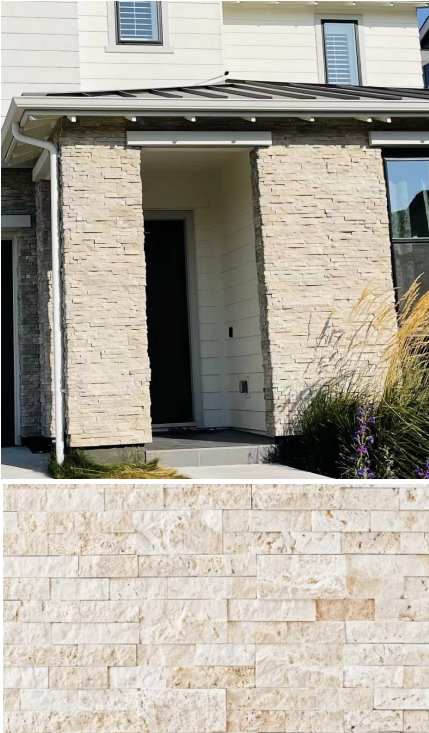

ATTACHMENT D

1405 HIGHLAND VIEW CT, LOS ALTOS, CA 94024 MATERIAL BOARD

Stone Veneer: Coastal Ivory II Marble
Ledger Panel, Rock Ridge or similar

Siding: Board and batten,
James Hardie or similar

Entry Door: Solid Wood w/ sidelight

Window: Fiberglass or Vinyl.
Finish: Bronze

Roof: Duration Cool - Night Sky
Owens Corning or similar

Garage door with glass panel

Balcony Guardrail Wood Siding:
Wood Siding, Maibec Siding or Equal, Color: Muskoka Brown