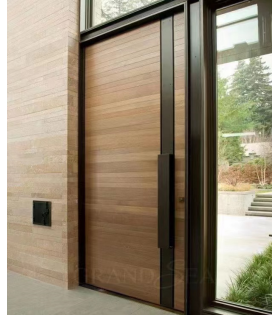

ATTACHMENT D

1405 HIGHLAND VIEW CT, LOS ALTOS, CA 94024 MATERIAL BOARD

Stone Veneer: Coastal Ivory II Marble
Ledger Panel, Rock Ridge or similar

Siding: Board and batten,
James Hardie or similar

Entry Door: Solid Wood w/ sidelight

Window: Fiberglass or Vinyl.
Finish: Bronze

Roof: Duration Cool - Night Sky
Owens Corning or similar

Garage door with glass panel

Balcony Guardrail Wood Siding:
Wood Siding, Maibec Siding or Equal, Color: Muskoka Brown