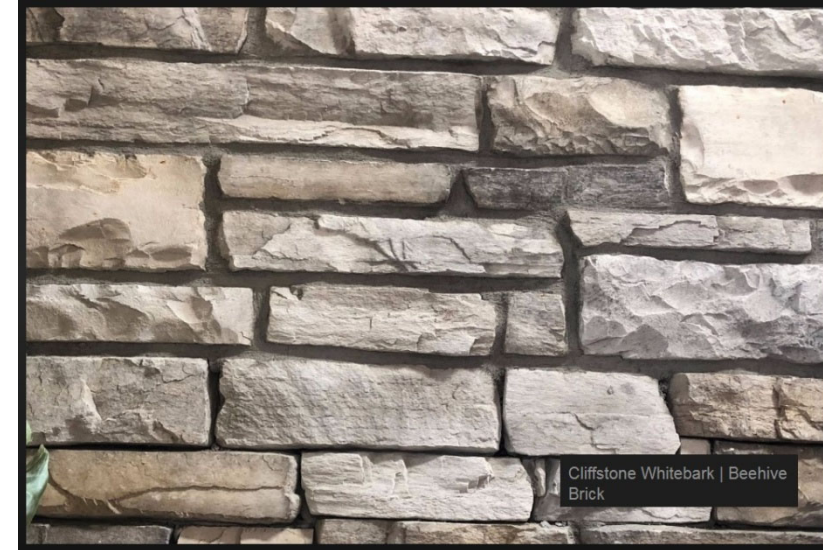

707 BENVENUE COLOR MATERIAL BOARD:

ROOF:

STUCCO WALL COLOR: OYSTER SHELL

STUCCO TRIM: NATURAL WHITE

STONE VENEER: ELDORADO STONE - CLIFFSTONE WHITE BARK

4743 Cocoa Range
Profile: *Bel Air* Weight: *Conventional*

Category	Description
Standard Select	Range of Dark Brown

WINDOW FRAME:

ENTRY DOOR:

GARAGE DOOR

Andersen Windows Dark Bronze

ALUMINUM ENTRY DOOR WITH DOUBLE-SIDED SIDELIGHTS

STONE VENEER