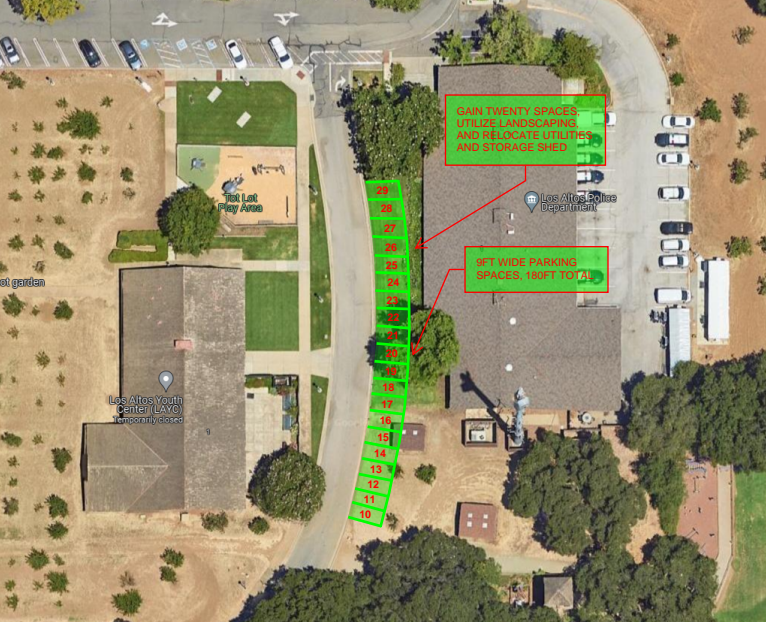

GAIN TWO SPACES, UTILIZE LANDSCAPING ISLAND AND RESTRIPE

9FT WIDE PARKING SPACES, 27FT TOTAL

GAIN THREE SPACES, UTILIZE LANDSCAPING ISLAND AND PARKING LOT DRIVEWAY APPROACH

GAIN TWO SPACES, UTILIZE LANDSCAPING ISLAND, RELOCATE BIKE RACK AND FENCE

temporarily closed

9FT WIDE PARKING SPACE

9

GAIN ONE SPACE UTILIZE
LANDSCAPING ISLAND

P

Go

GAIN TWENTY SPACES.
UTILIZE LANDSCAPING
AND RELOCATE UTILITIES
AND STORAGE SHED

9FT WIDE PARKING
SPACES, 180FT TOTAL

- 29
- 28
- 27
- 26
- 25
- 24
- 23
- 22
- 21
- 20
- 19
- 18
- 17
- 16
- 15
- 14
- 13
- 12
- 11
- 10

Los Altos Youth
Center (LAYC)
Temporarily Closed

Los Altos Police
Department

Trot Garden

Trot Lot
Play Area