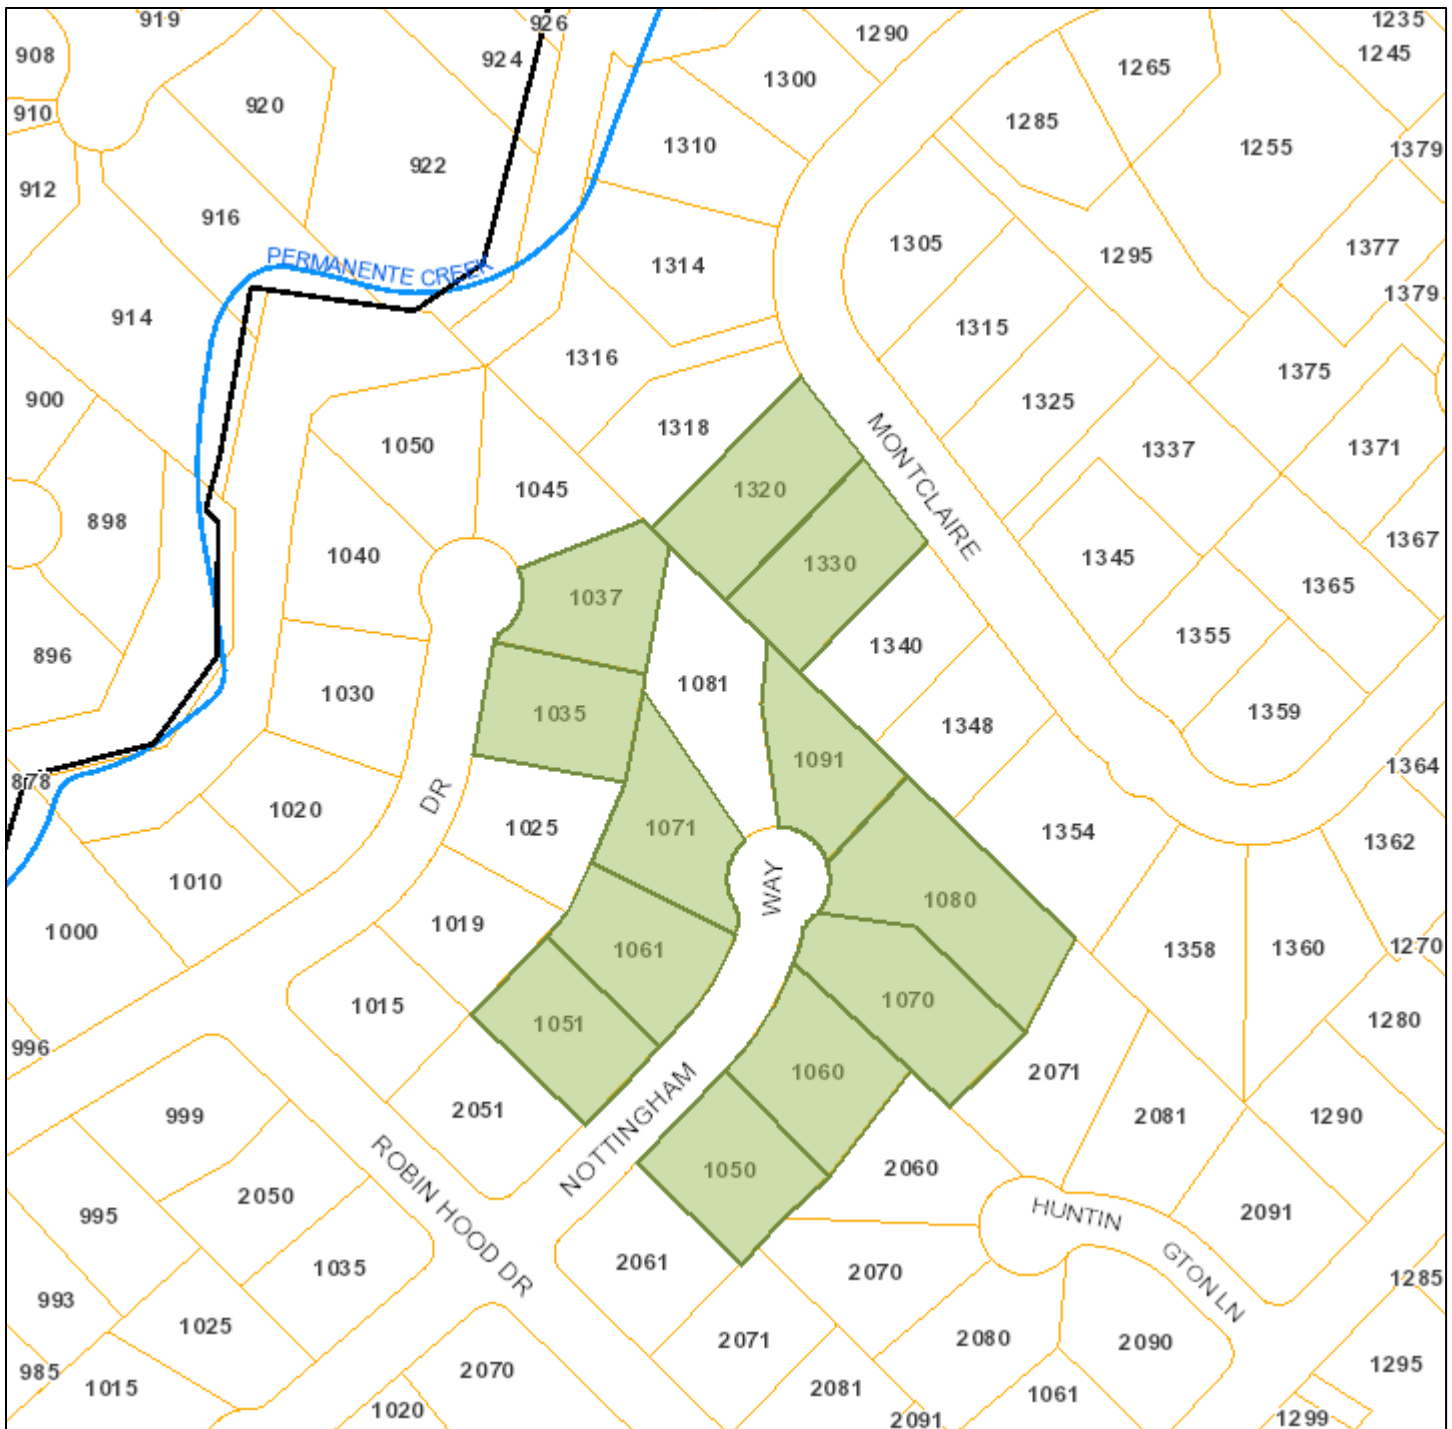

ATTACHMENT B

1081 Nottingham Way Notification Map

Print Date: September 30, 2022

12,257

-  Schools
-  Park and Recreation Areas
-  City Limit
-  Road Names
-  Waterways
-  Situs Label
-  TaxParcel

The information on this map was derived from the City of Los Altos' GIS. The City of Los Altos does not guarantee data provided is free of errors, omissions, or the positional accuracy, and it should be verified.