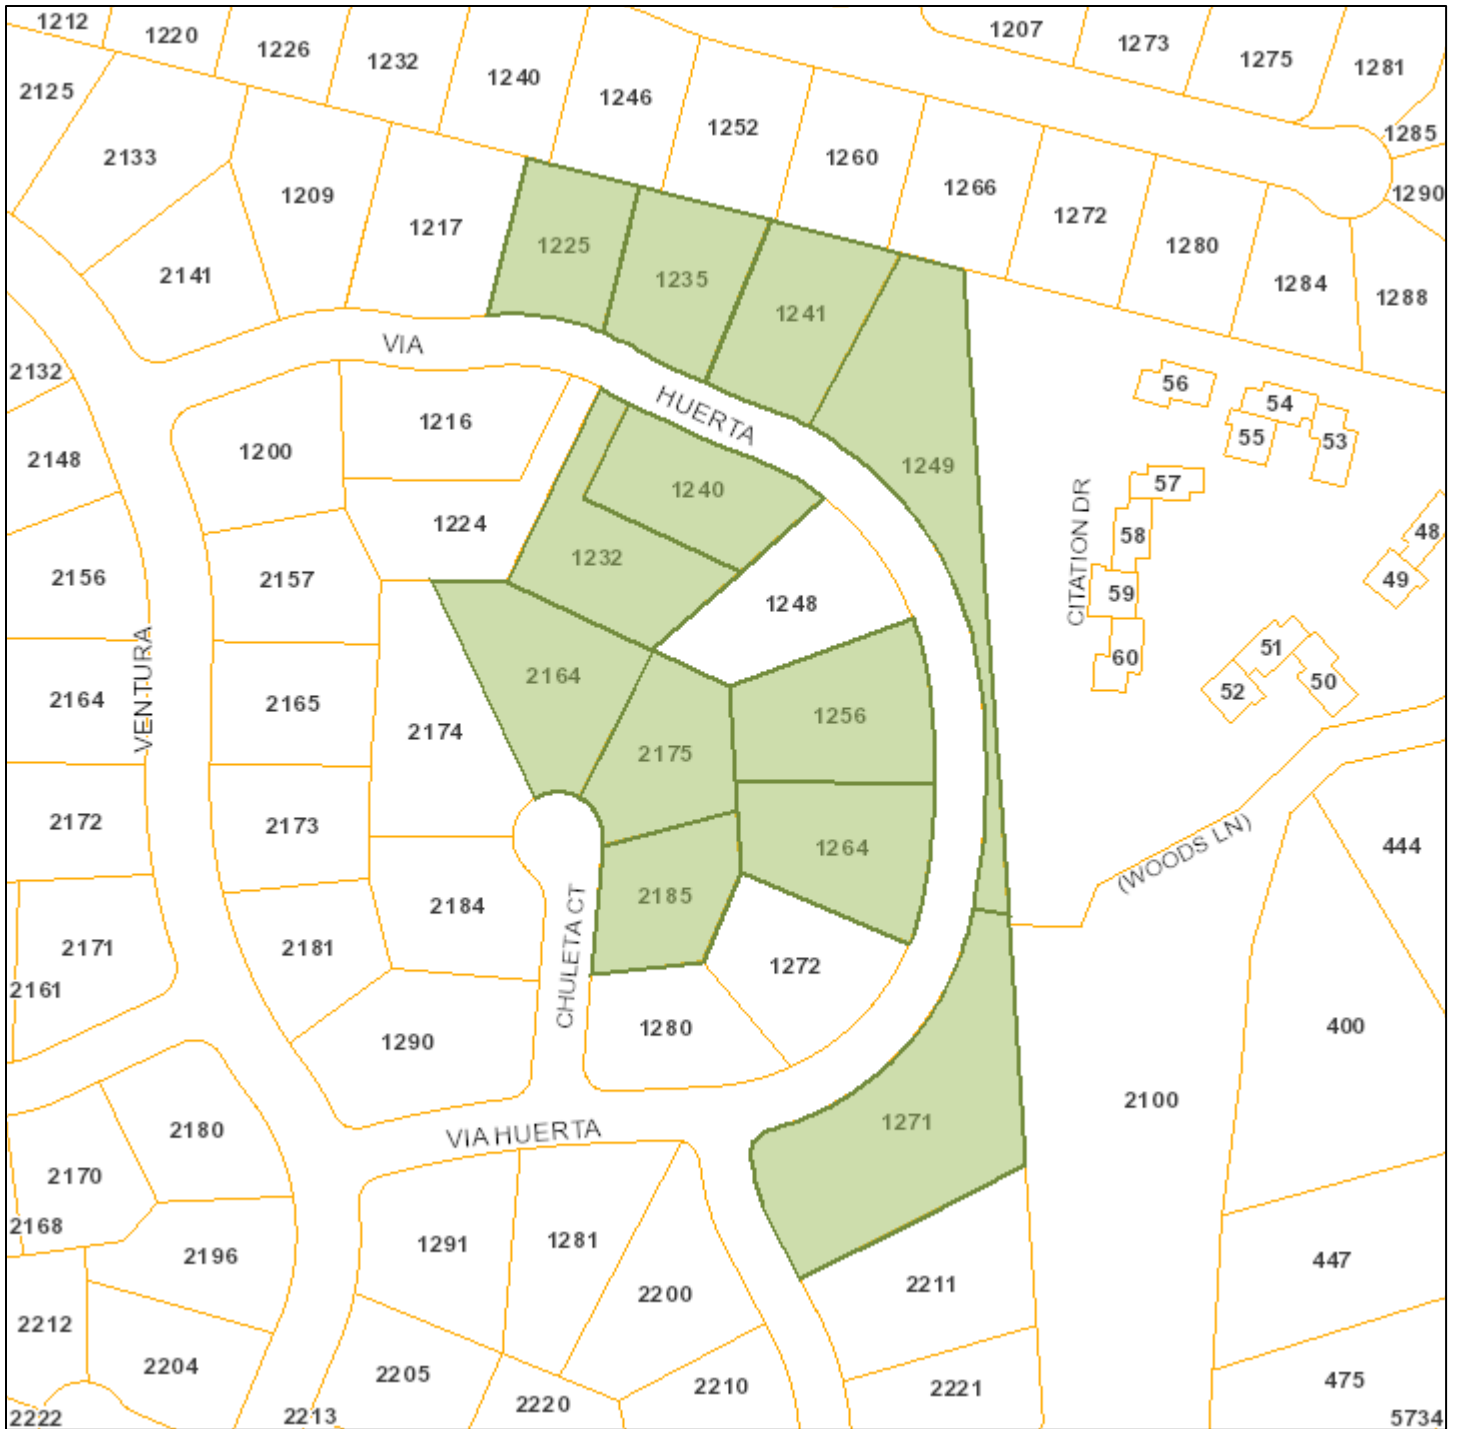

ATTACHMENT E

1248 Via Huerta Notification Map

Print Date: December 12, 2022

- Schools
- Park and Recreation Areas
- City Limit
- Road Names
- Waterways
- Situs Label
- TaxParcel

The information on this map was derived from the City of Los Altos' GIS. The City of Los Altos does not guarantee data provided is free of errors, omissions, or the positional accuracy, and it should be verified.