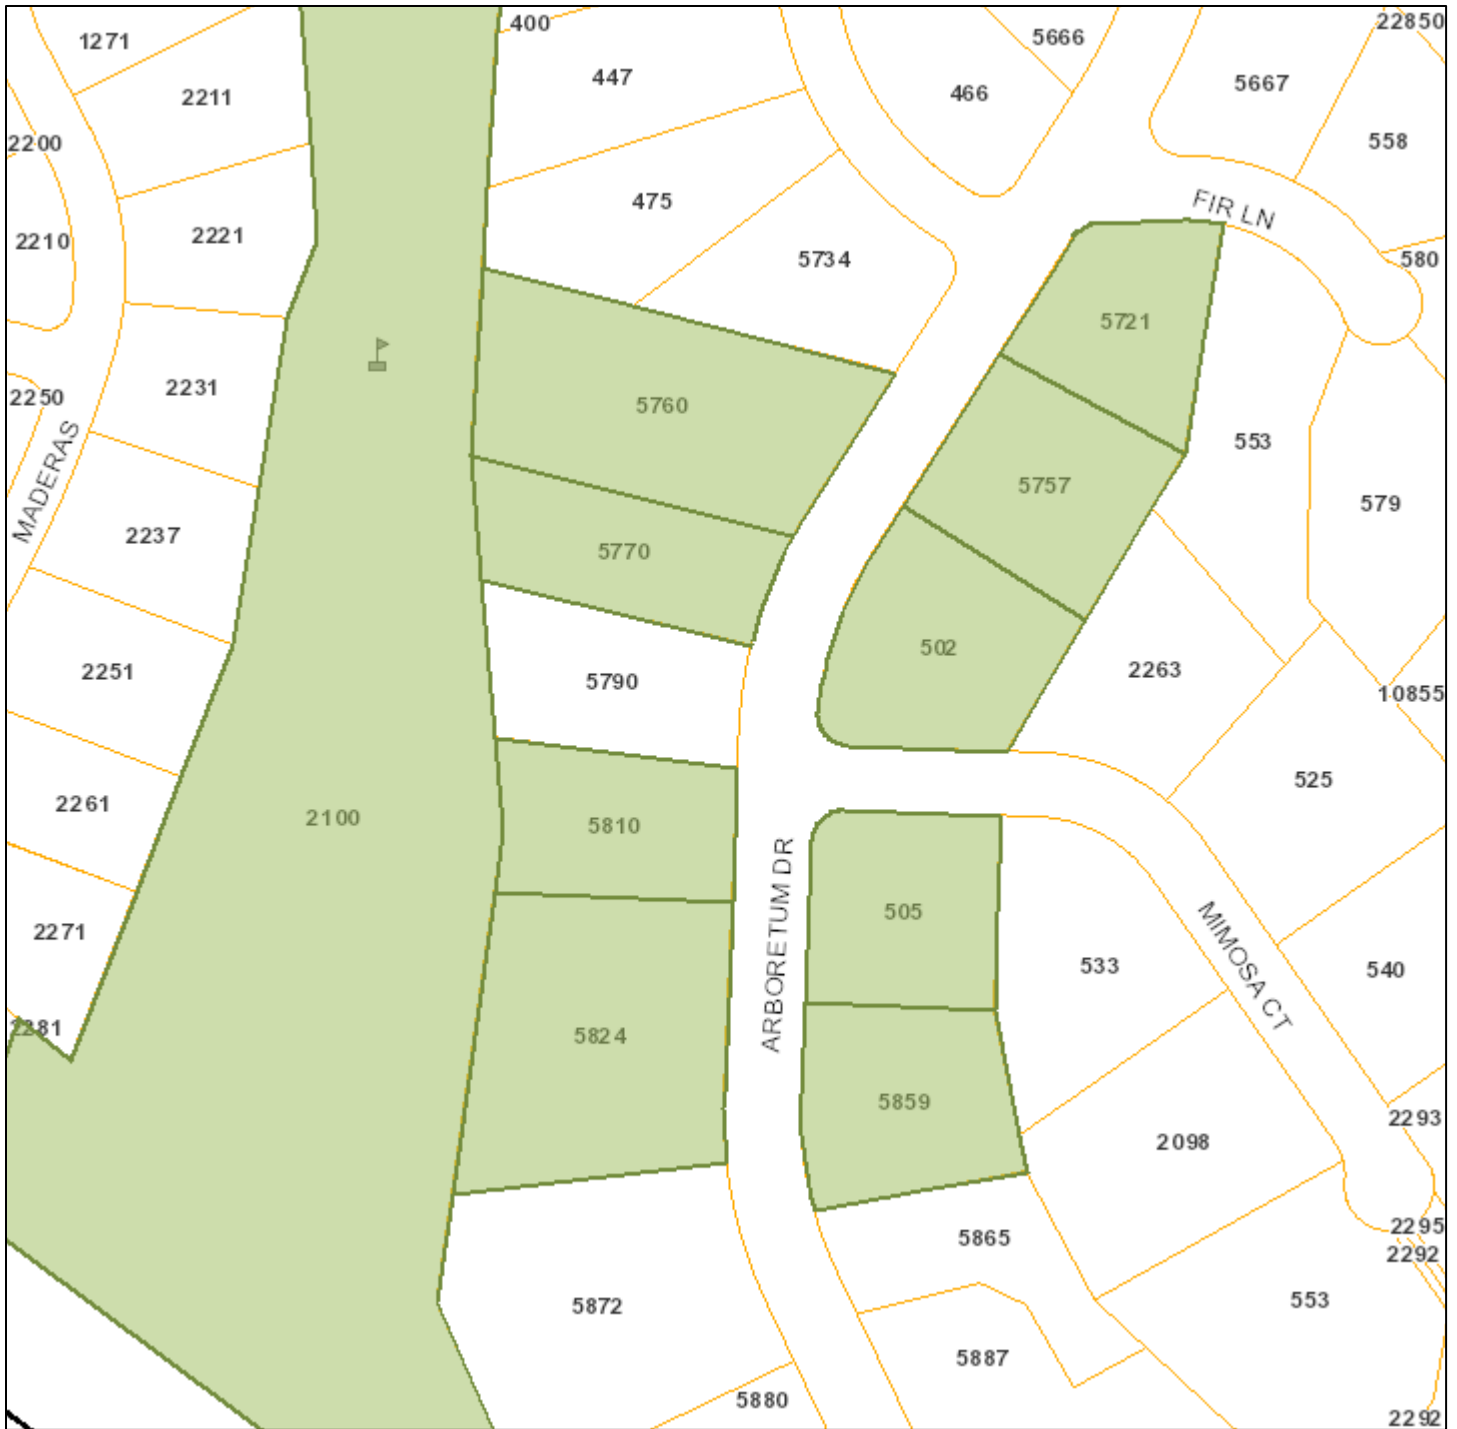

# ATTACHMENT A

## 5790 Arboretum Drive Notification Map

Print Date: September 30, 2022

- Schools
- Park and Recreation Areas
- City Limit
- Road Names
- Waterways
- Situs Label
- TaxParcel

The information on this map was derived from the City of Los Altos' GIS. The City of Los Altos does not guarantee data provided is free of errors, omissions, or the positional accuracy, and it should be verified.