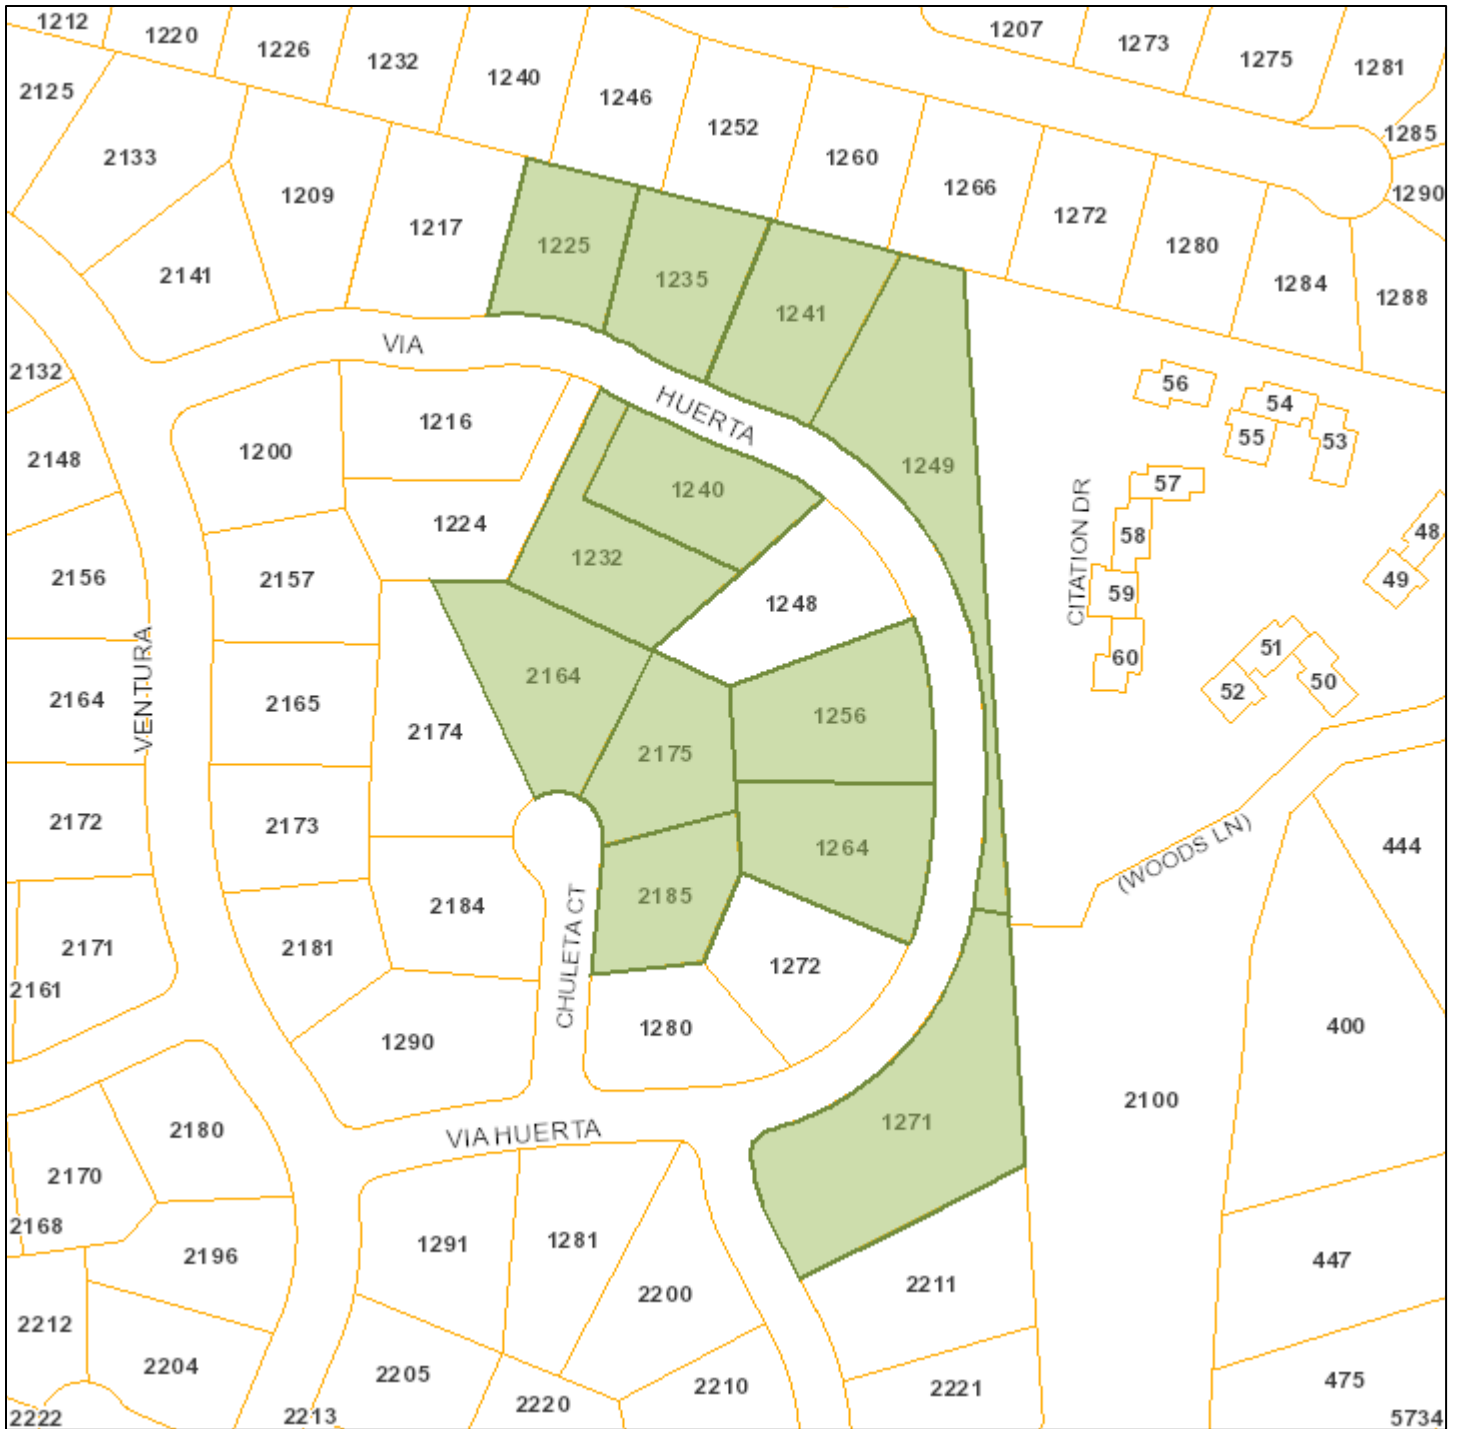

ATTACHMENT B

1248 Via Huerta Notification Map

Print Date: December 12, 2022

-  Schools
-  Park and Recreation Areas
-  City Limit
-  Road Names
-  Waterways
-  Situs Label
-  TaxParcel

The information on this map was derived from the City of Los Altos' GIS. The City of Los Altos does not guarantee data provided is free of errors, omissions, or the positional accuracy, and it should be verified.