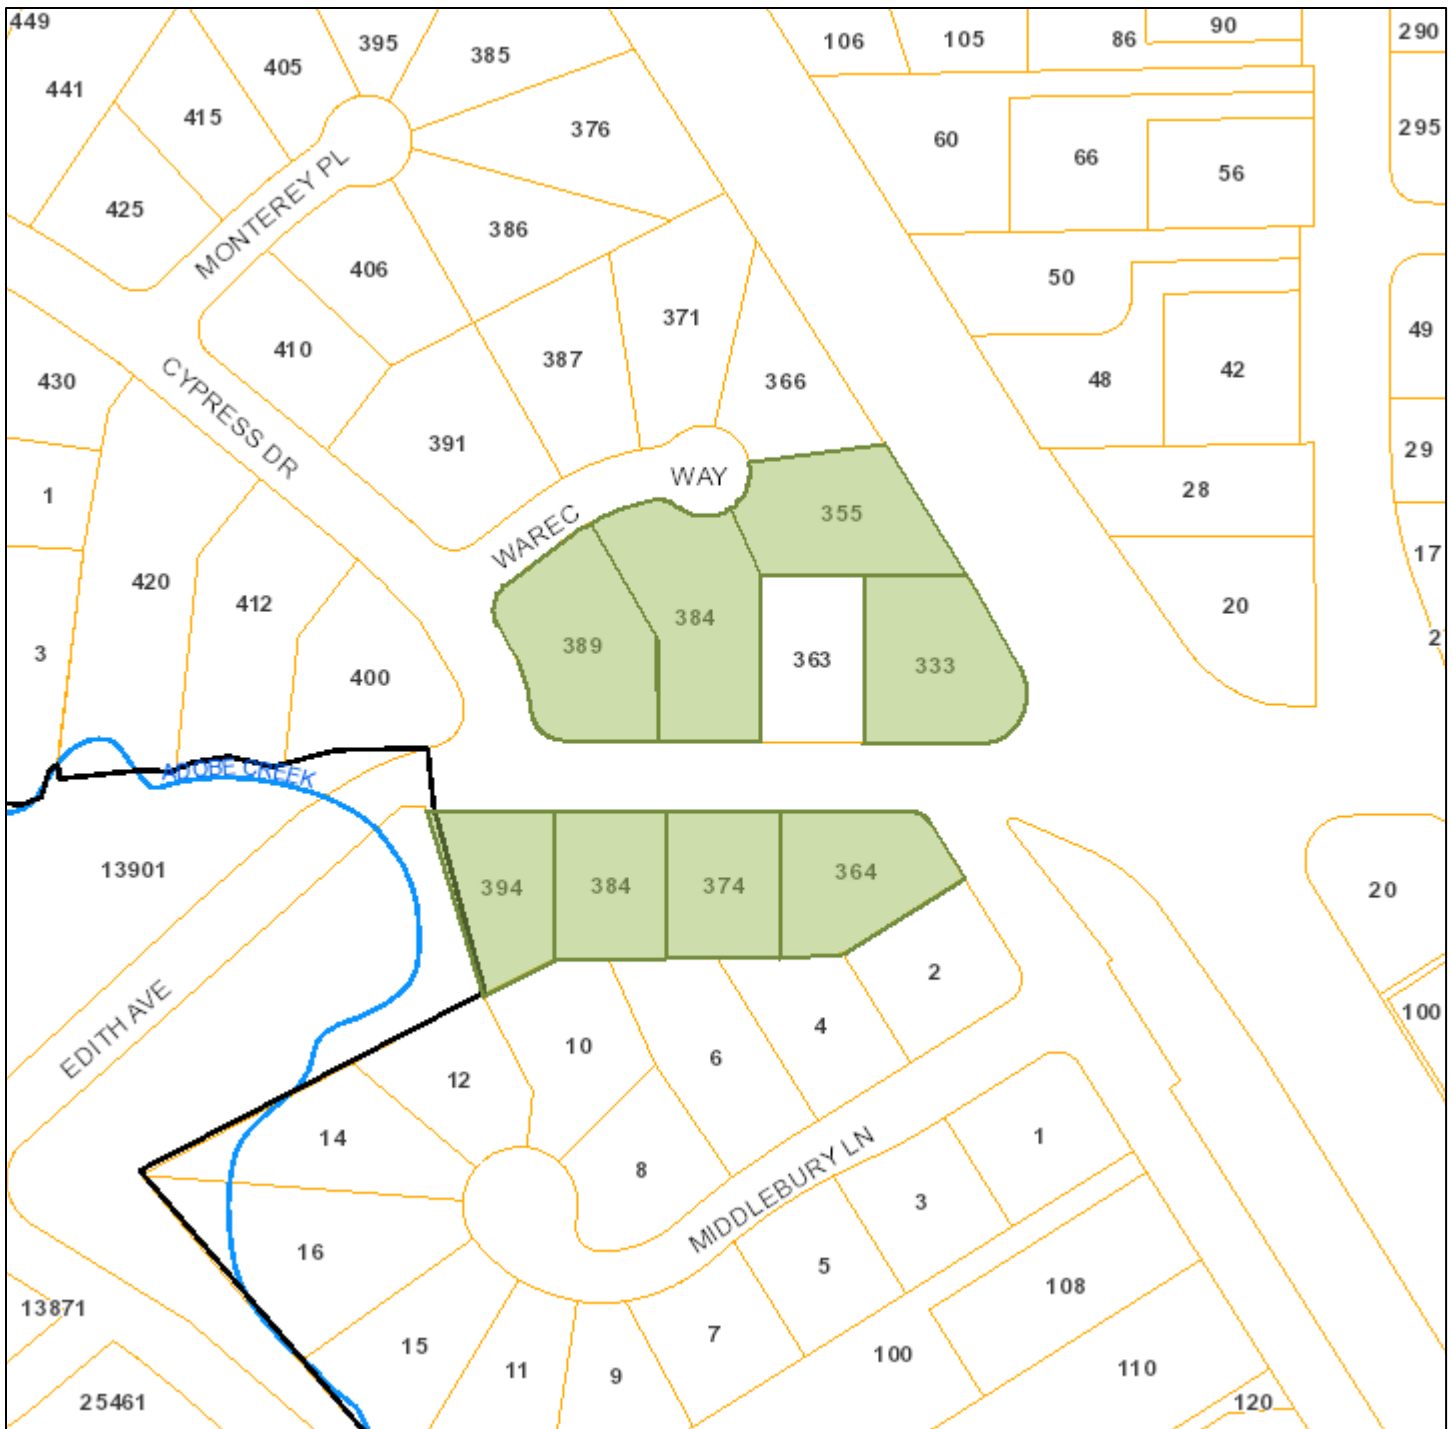

# ATTACHMENT A

## 363 W. Edith Avenue Notification Map

Print Date: September 30, 2022

12,257

- Schools
- Park and Recreation Areas
- City Limit
- Road Names
- Waterways
- Situs Label
- TaxParcel

The information on this map was derived from the City of Los Altos' GIS. The City of Los Altos does not guarantee data provided is free of errors, omissions, or the positional accuracy, and it should be verified.