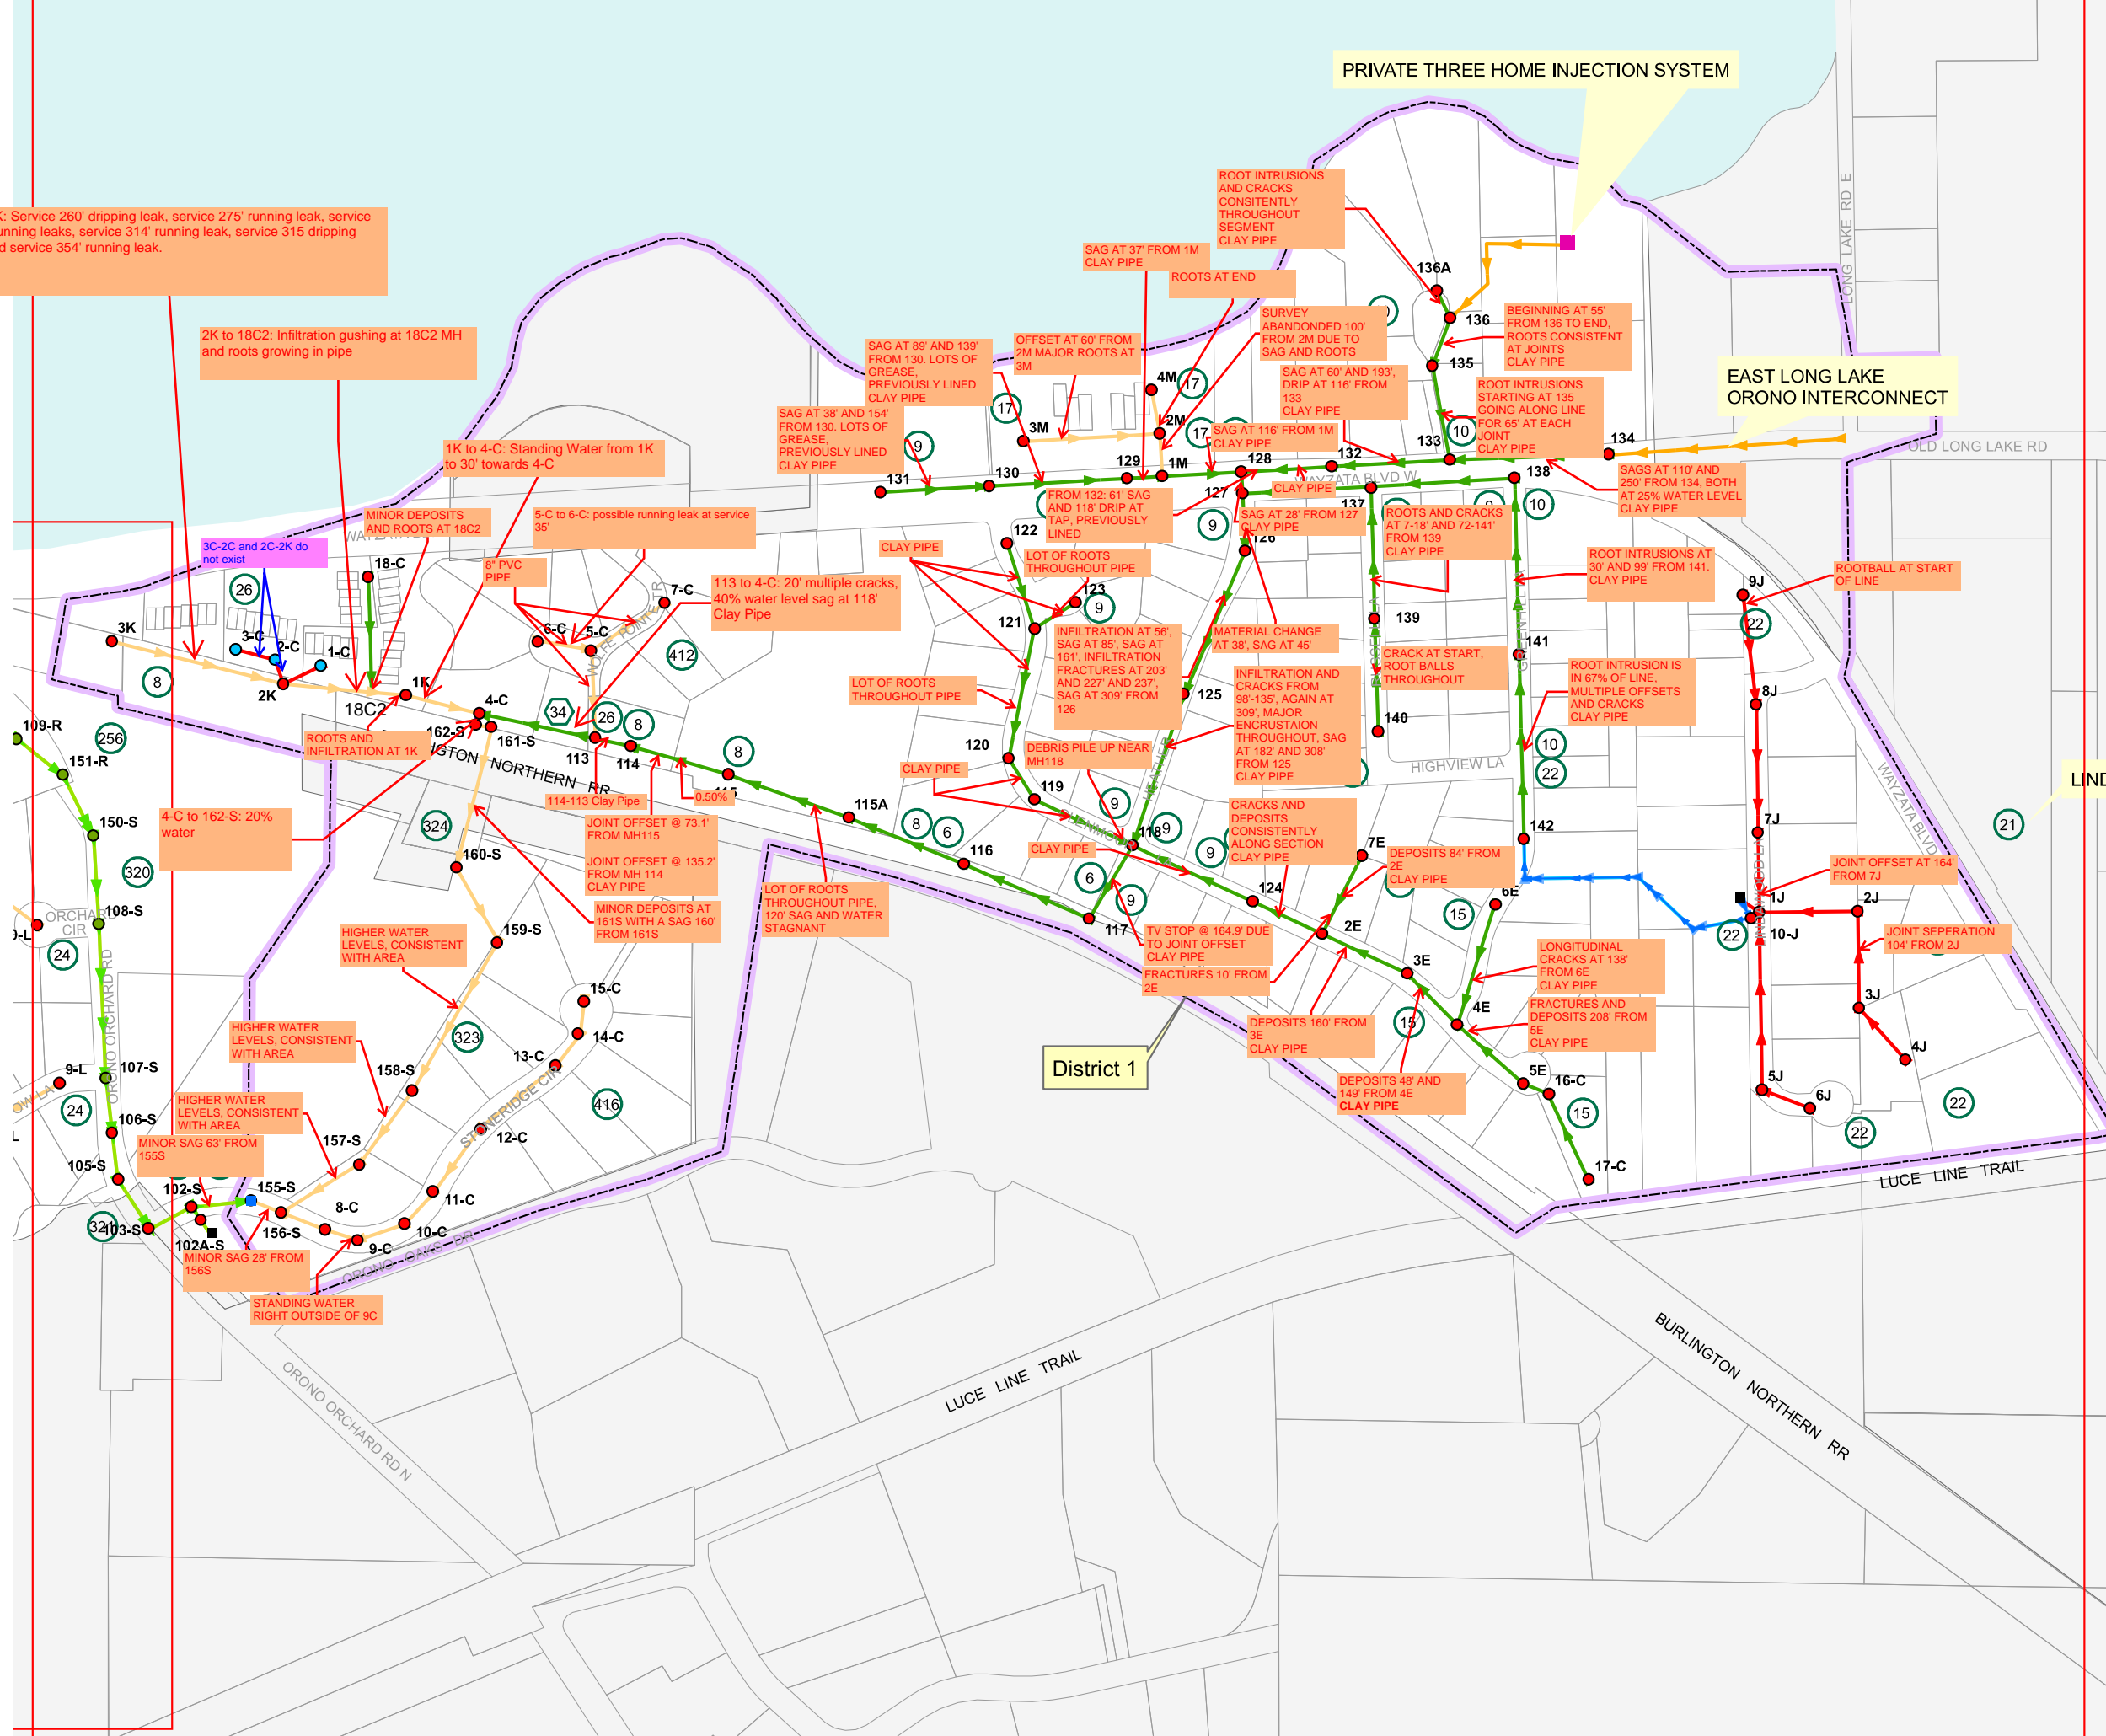

# Sanitary Sewer - District 1

140 - 139 pictures

2K to 3K: Service 260' dripping leak, service 275' running leak, service 277' 4 running leaks, service 314' running leak, service 315 dripping leak, and service 354' running leak.

District 1

LINE