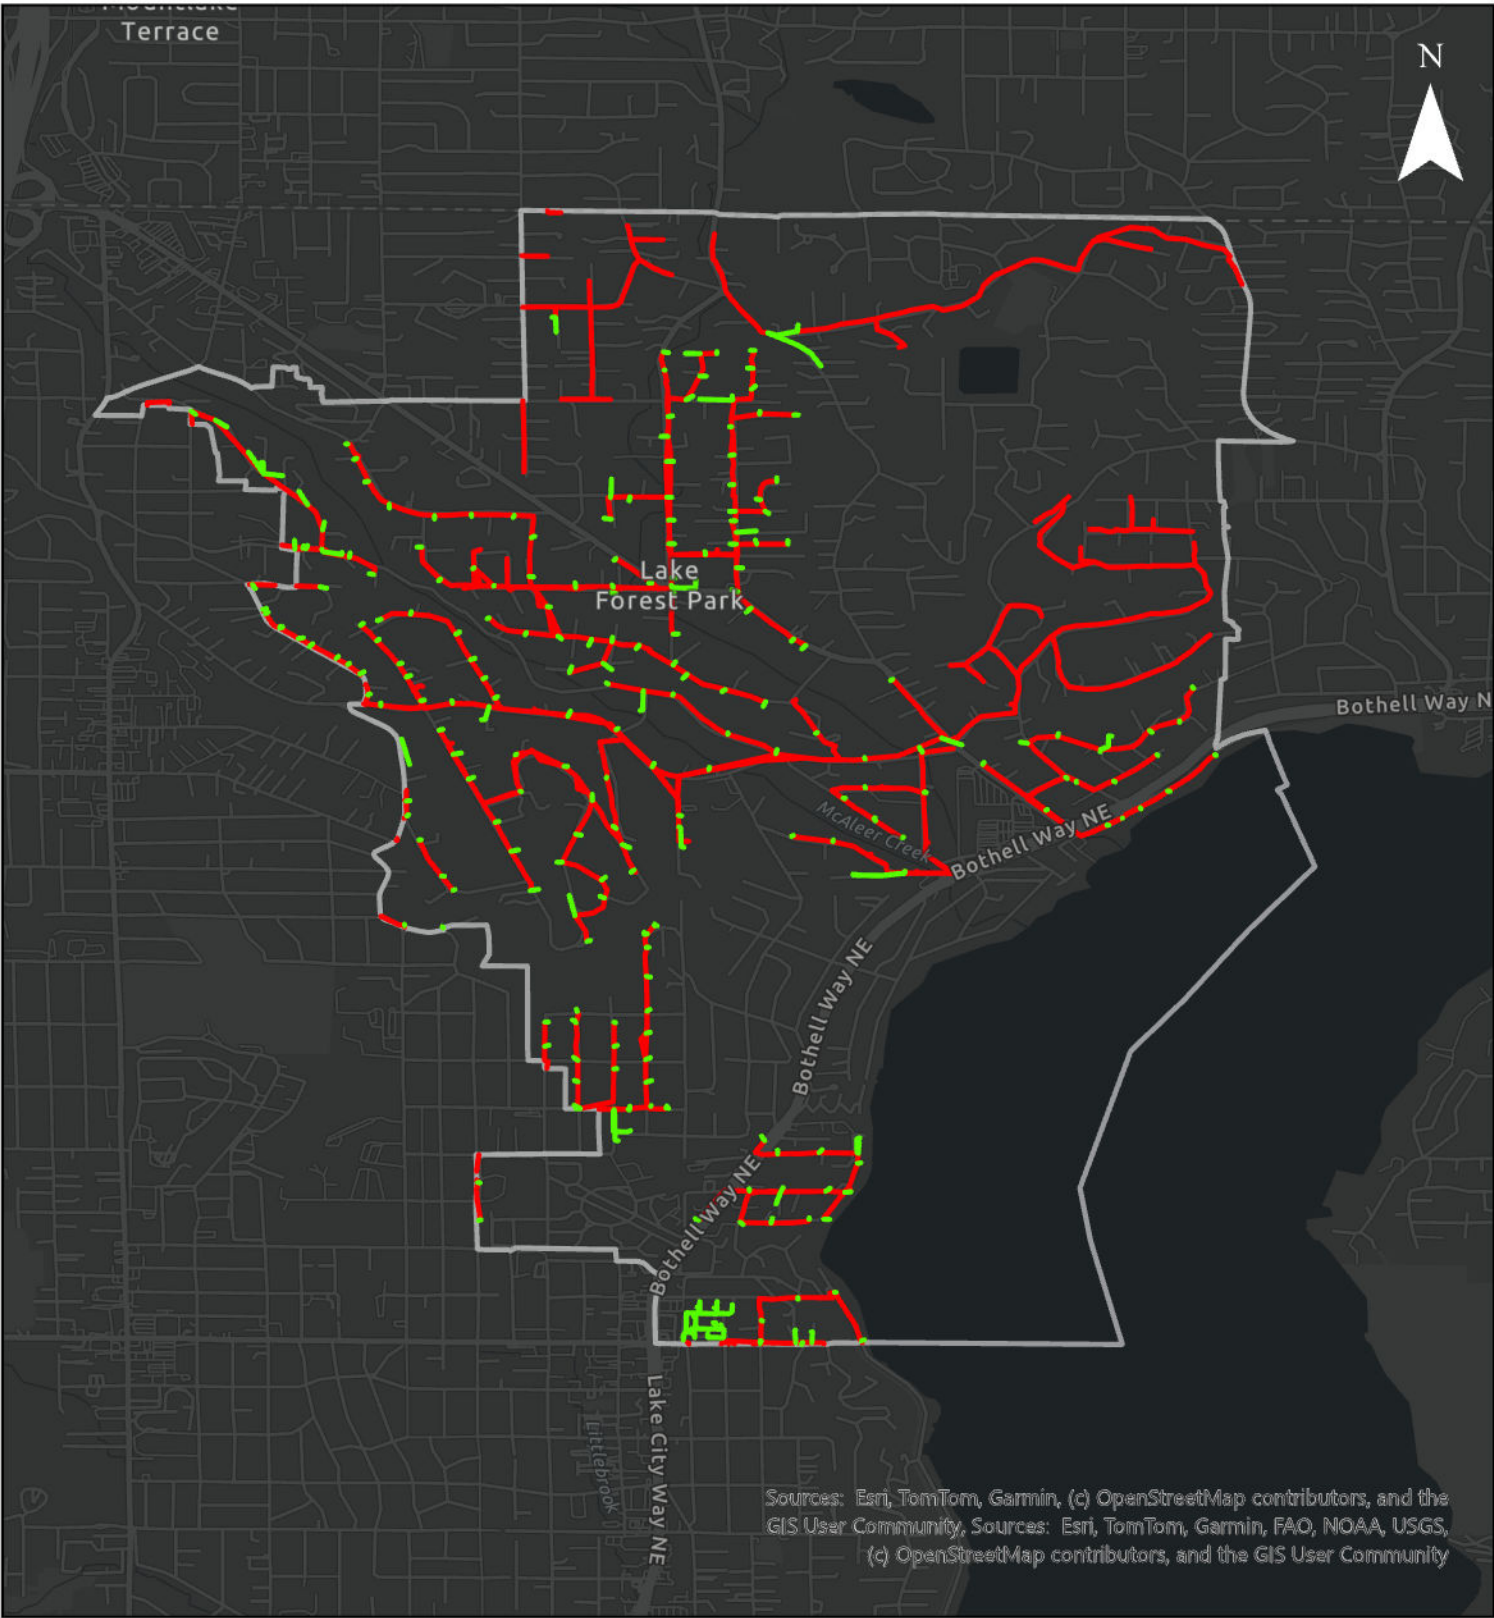

# Fiber Cables in Lake Forest Park, WA

Sources: Esri, TomTom, Garmin, (c) OpenStreetMap contributors, and the GIS User Community, Sources: Esri, TomTom, Garmin, FAO, NOAA, USGS, (c) OpenStreetMap contributors, and the GIS User Community