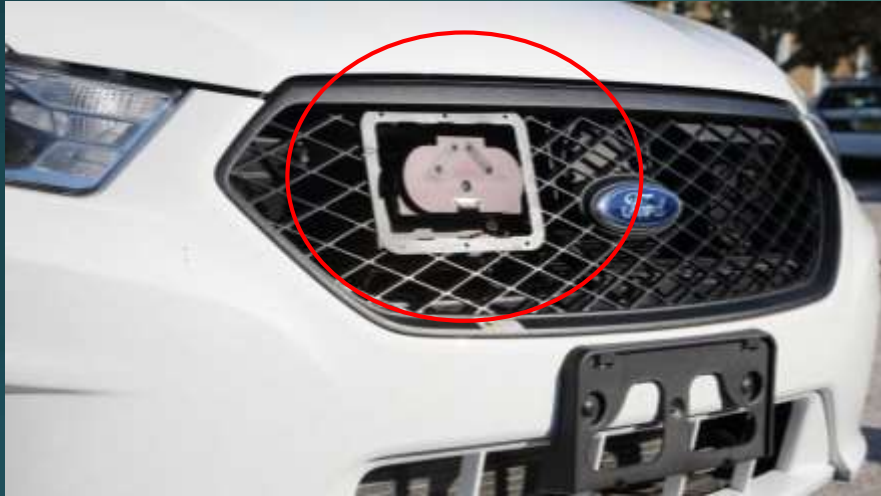

StarChase®

PREPARED BY SGT. ROSS ADAMS

LAKE FOREST PARK POLICE DEPARTMENT

1/25/2024

Lake Forest Park Police Department

MISSION STATEMENT

Our mission is to develop and support a team of professionals who **consistently seek and find innovative policing strategies** to affirmatively promote, preserve, and deliver those quality services **which enhance the security and safety in our community**. To support this mission, we will work in strong partnership with the community.

What is StarChase[®]?

- StarChase[®] is a vehicle mounted GPS launcher that deploys a GPS tracking tag onto a fleeing violator's vehicle.
- The GPS tag communicates real-time positional data via a proprietary mapping program.
- Allows law enforcement to significantly limit vehicle pursuits, while still recovering property and holding individuals accountable for criminal behaviors.
- Promotes a safer law enforcement environment for the public, suspect drivers, and officers.
- First and foremost, ***this is a pursuit de-escalation tool.***

StarChase®

Considerations

Law Enforcement Perspective

- ∅ Allows officers increased time for tactical planning
- ∅ Violator feels less pressure, resulting in slower violator speeds
- ∅ Reduces high-stress officer/violator interactions in vehicles