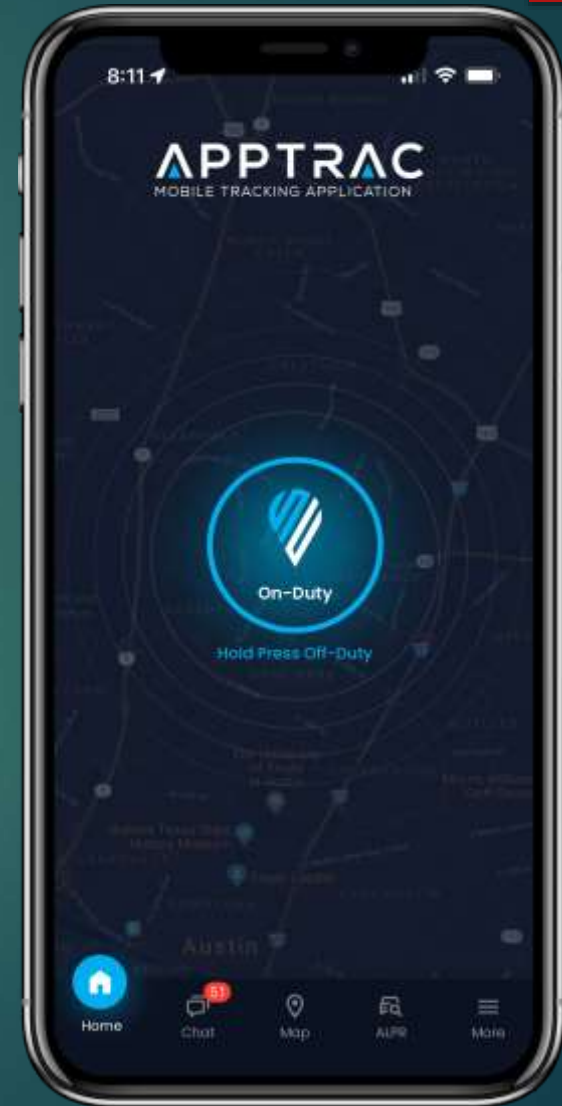

StarChase®