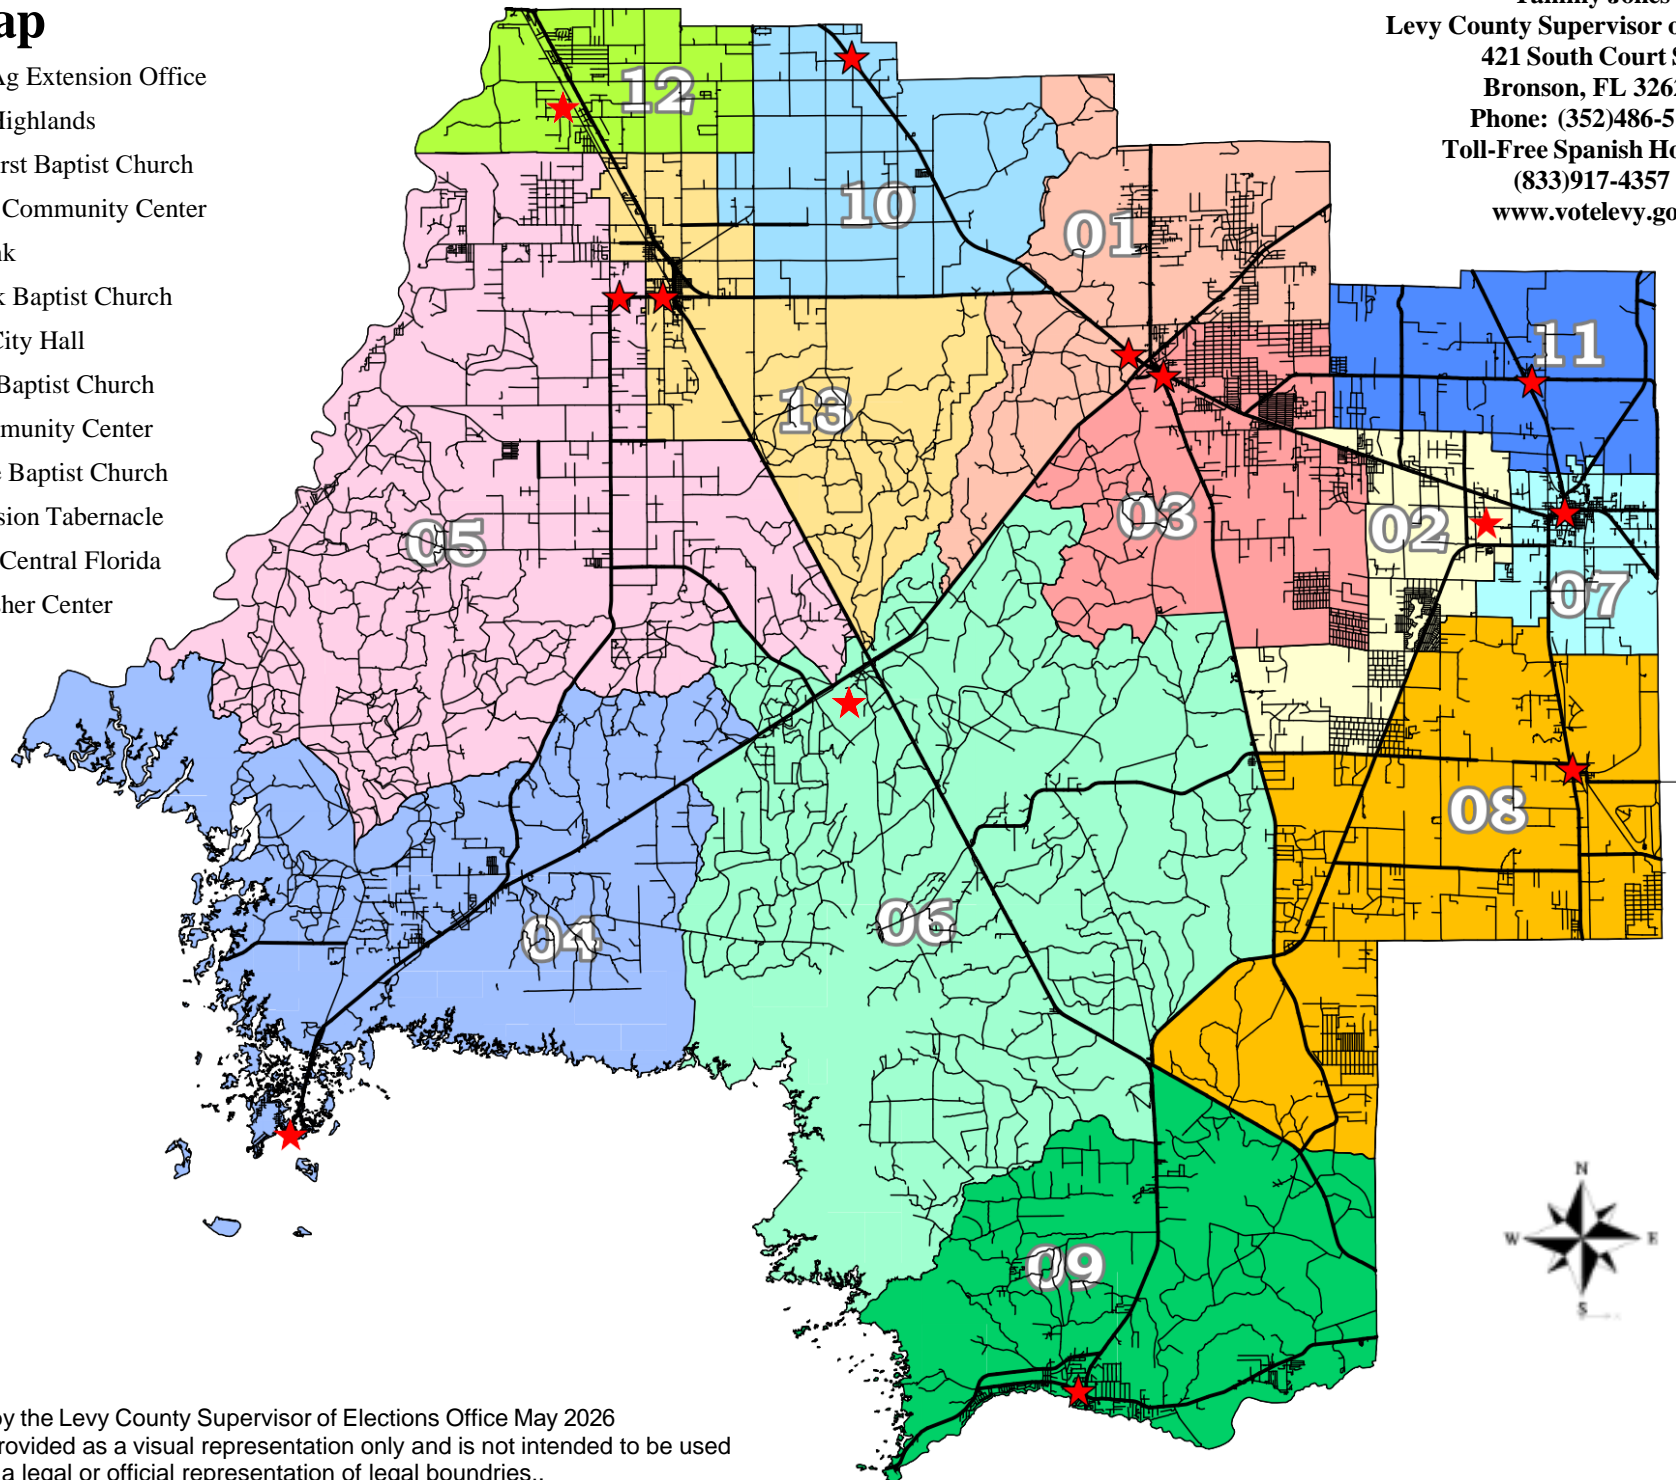

Precinct Map

- 01 Levy Co. Ag Extension Office
- 02 Williston Highlands
- 03 Bronson First Baptist Church
- 04 Cedar Key Community Center
- 05 Willow Sink
- 06 Otter Creek Baptist Church
- 07 Williston City Hall
- 08 Morriston Baptist Church
- 09 Inglis Community Center
- 10 Pine Grove Baptist Church
- 11 Miracle Vision Tabernacle
- 12 College of Central Florida
- 13 Tommy Usher Center

Tammy Jones
 Levy County Supervisor of Elections
 421 South Court St.
 Bronson, FL 32621
 Phone: (352)486-5163
 Toll-Free Spanish Hotline:
 (833)917-4357
www.votelevy.gov

Created by the Levy County Supervisor of Elections Office May 2026
 This information is provided as a visual representation only and is not intended to be used
 as a legal or official representation of legal boundaries..