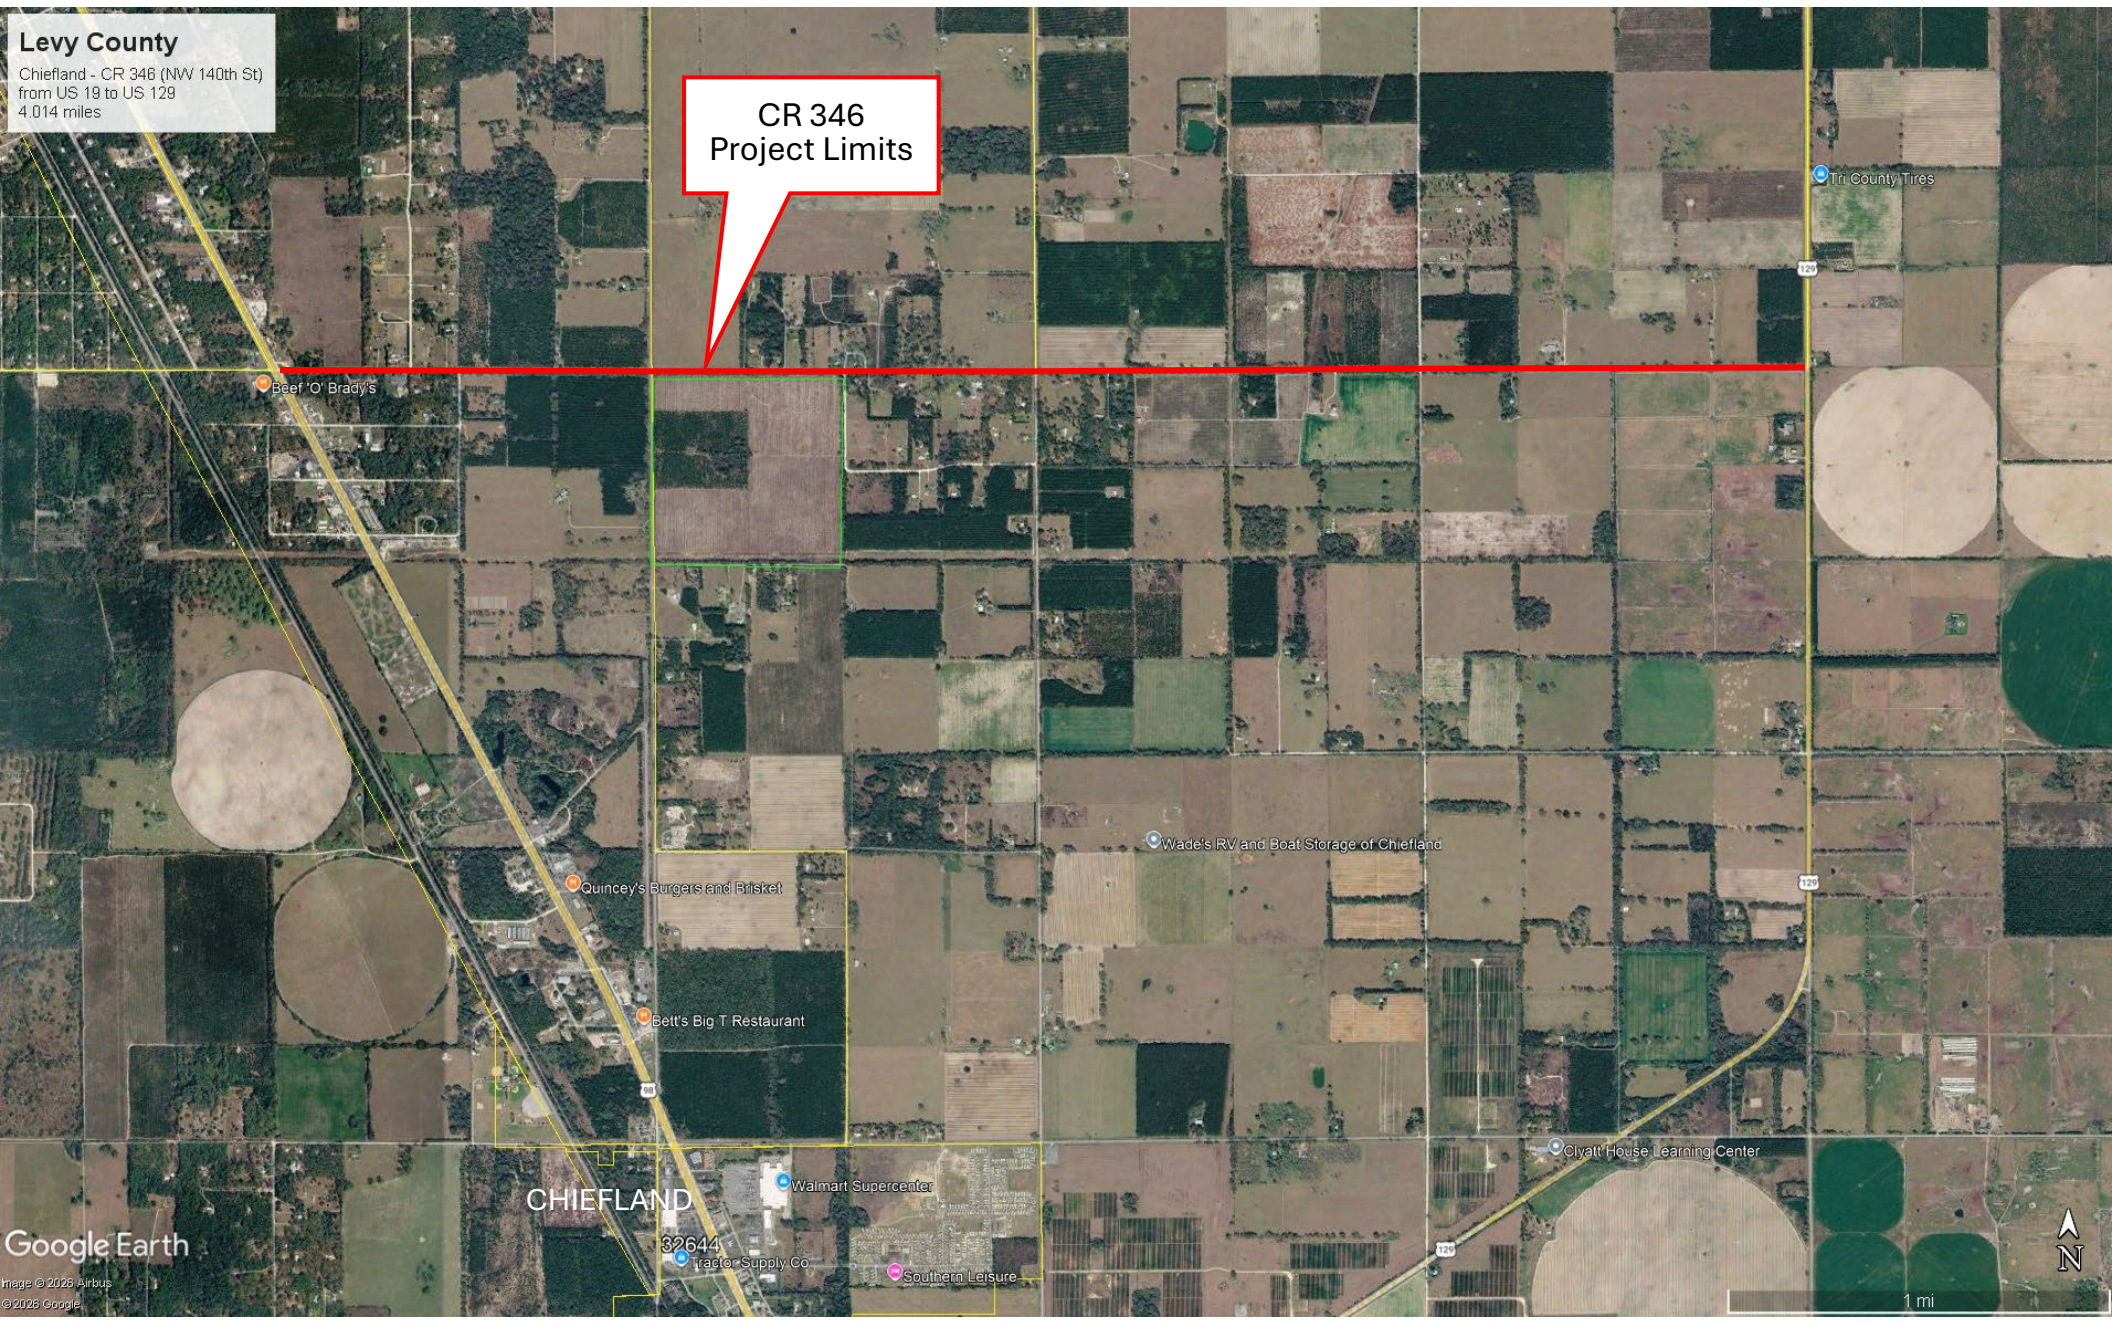

Levy County
Chiefland - CR 346 (NW 140th St)
from US 19 to US 129
4.014 miles

**CR 346
Project Limits**

Google Earth

Maps © 2026 Airbus
© 2026 Google

1 mi