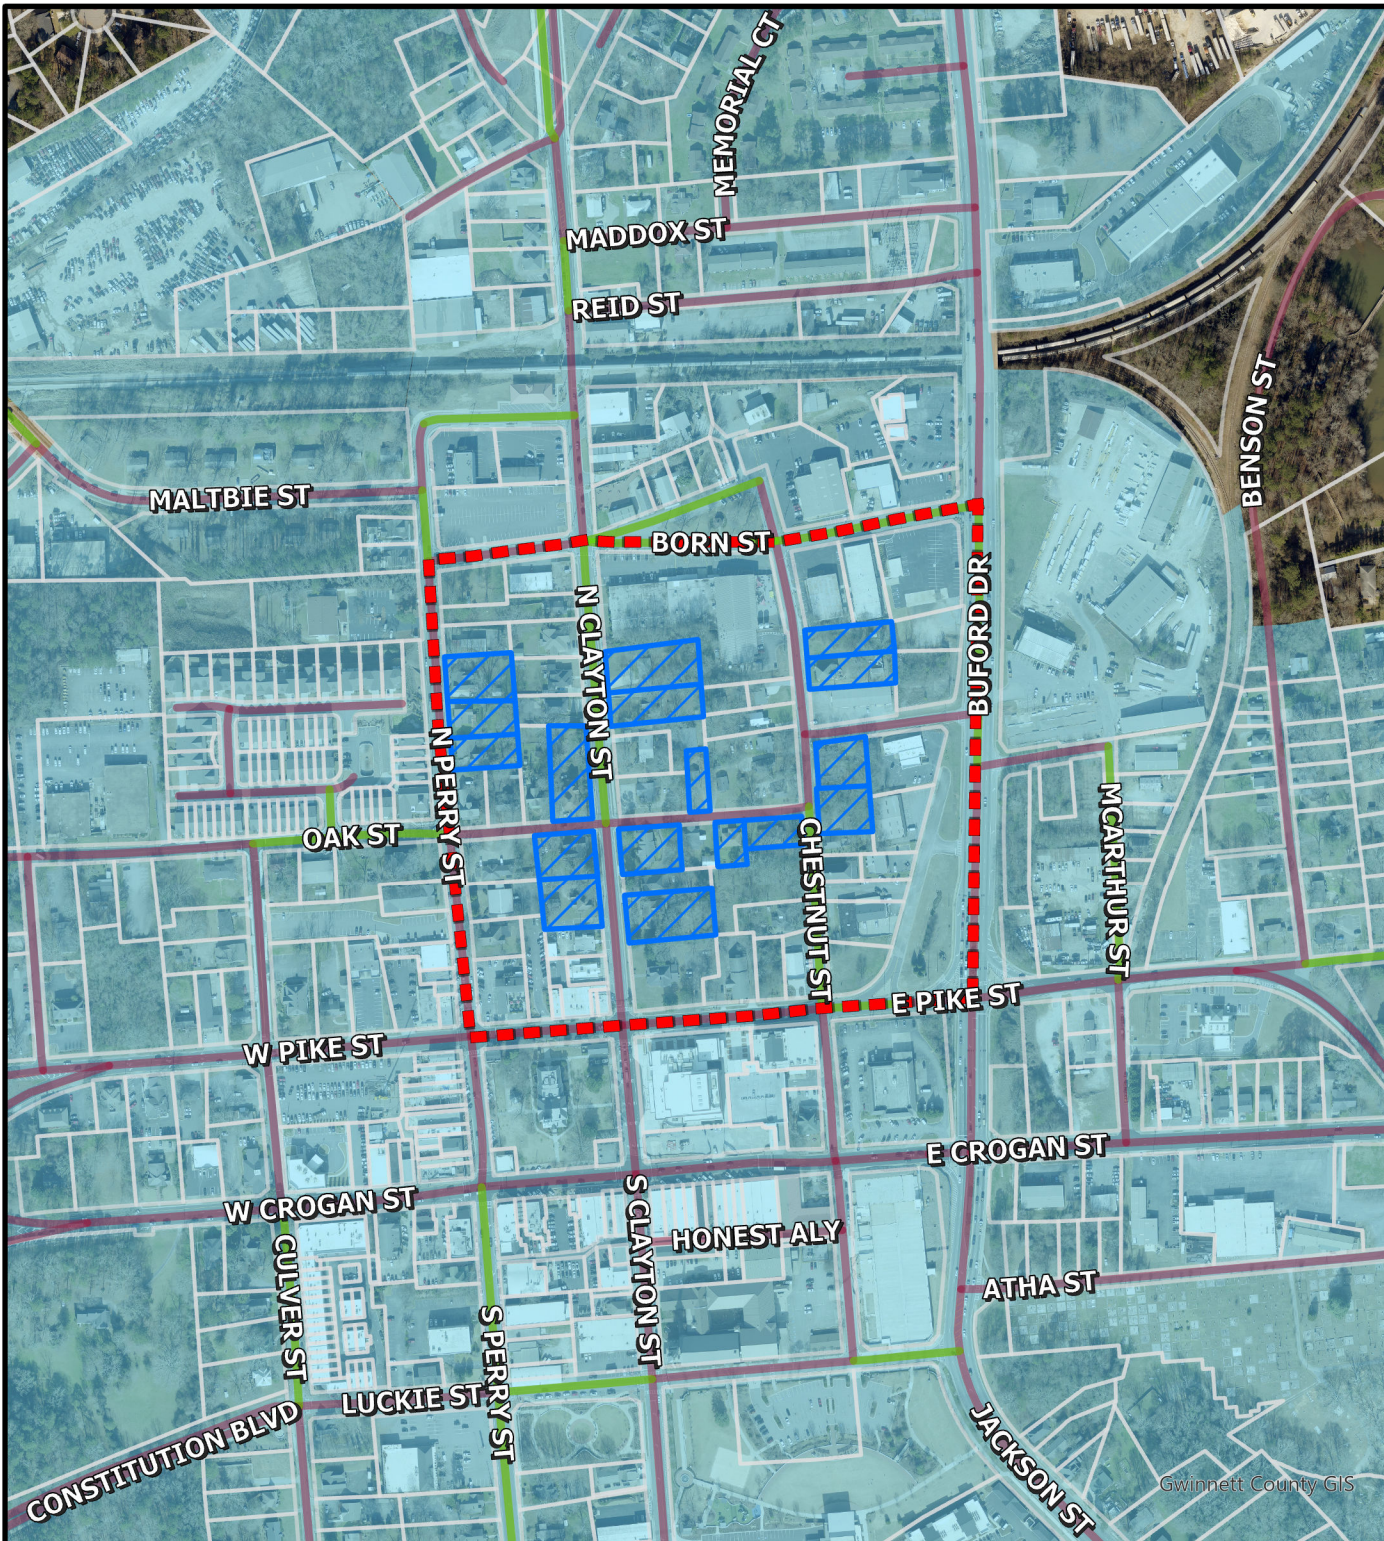

LAWRENCEVILLE

GEORGIA

The City of Lawrenceville
Planning & Development
Location Map & Surrounding Areas

File # RZR2023-00020

Applicant: City of Lawrenceville

-  North DTL
-  Subject Properties (17)
-  Parcels
-  Downtown Development Authority Boundary
-  County Maintained Streets
-  City Maintained Streets

Gwinnett County GIS