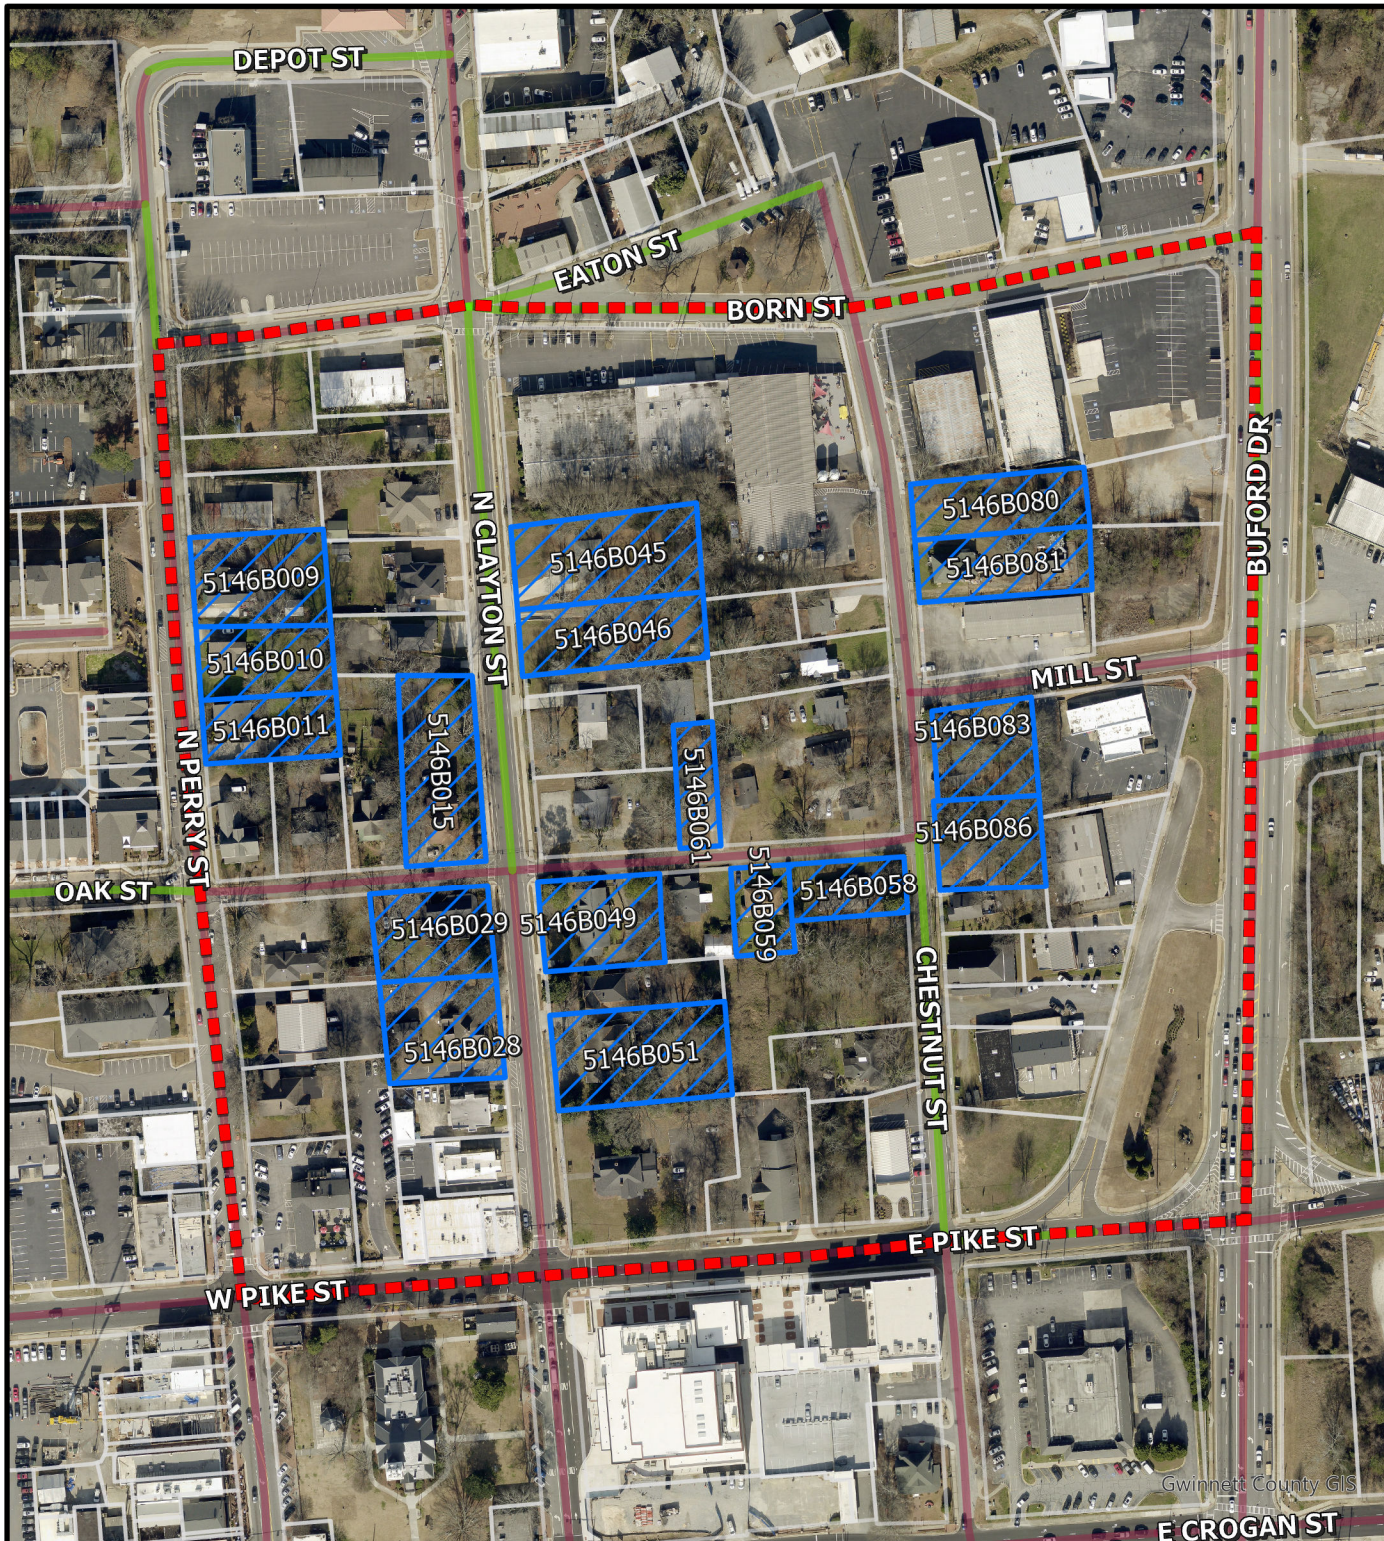

# LAWRENCEVILLE

GEORGIA

The City of Lawrenceville  
Planning & Development  
Location Map & Surrounding Areas

**File # RZR2023-00020**

**Applicant: City of Lawrenceville**

-  North DTL
-  Subject Properties (17)
-  Parcels
-  County Maintained Streets
-  City Maintained Streets

Gwinnett County GIS