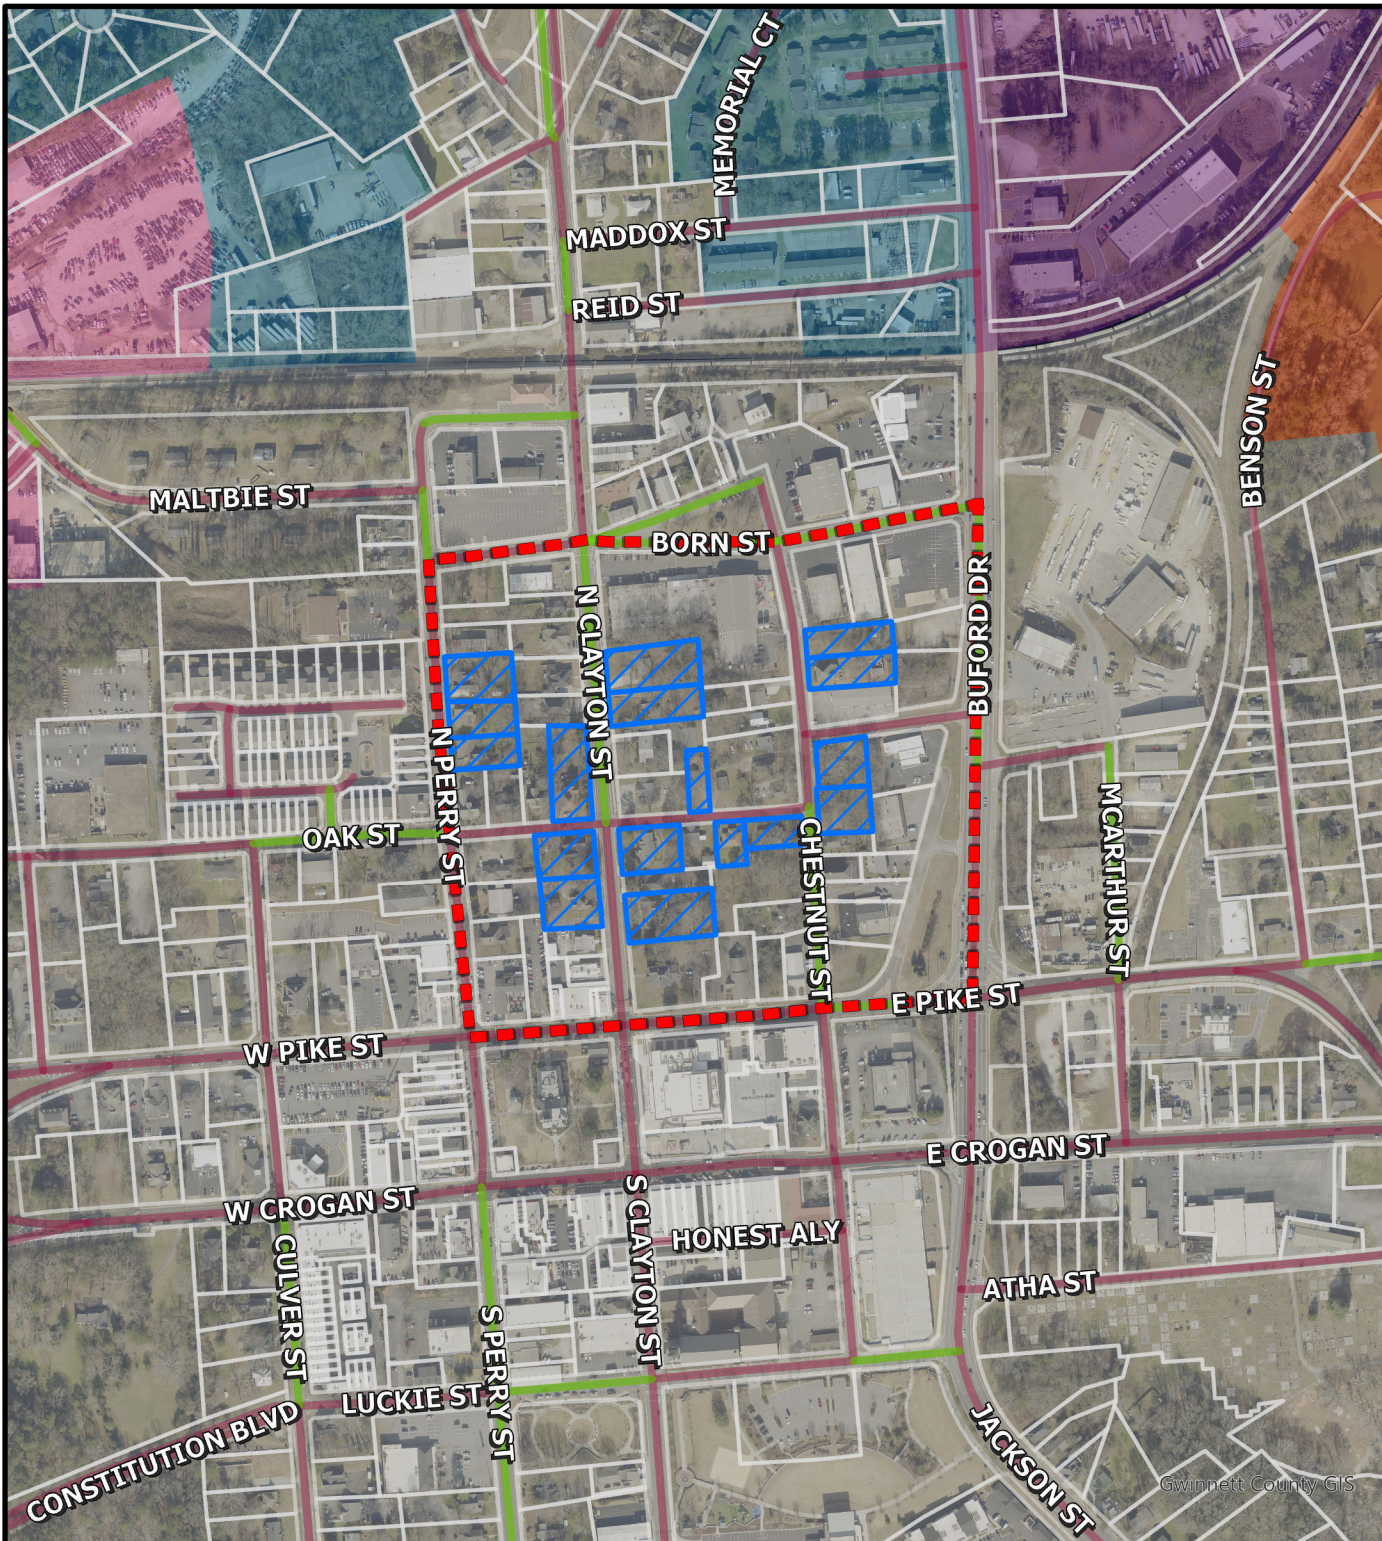

LAWRENCEVILLE

GEORGIA

The City of Lawrenceville
Planning & Development
Location Map & Surrounding Areas

File # RZR2023-00020

Applicant: City of Lawrenceville

-  North DTL
-  Subject Properties (17)
-  Parcels
-  County Maintained Streets
-  City Maintained Streets
- Character Areas**
-  Community Mixed Use
-  Neighborhood Mixed Use
-  Downtown
-  Industrial
-  College Corridor

Gwinnett County GIS