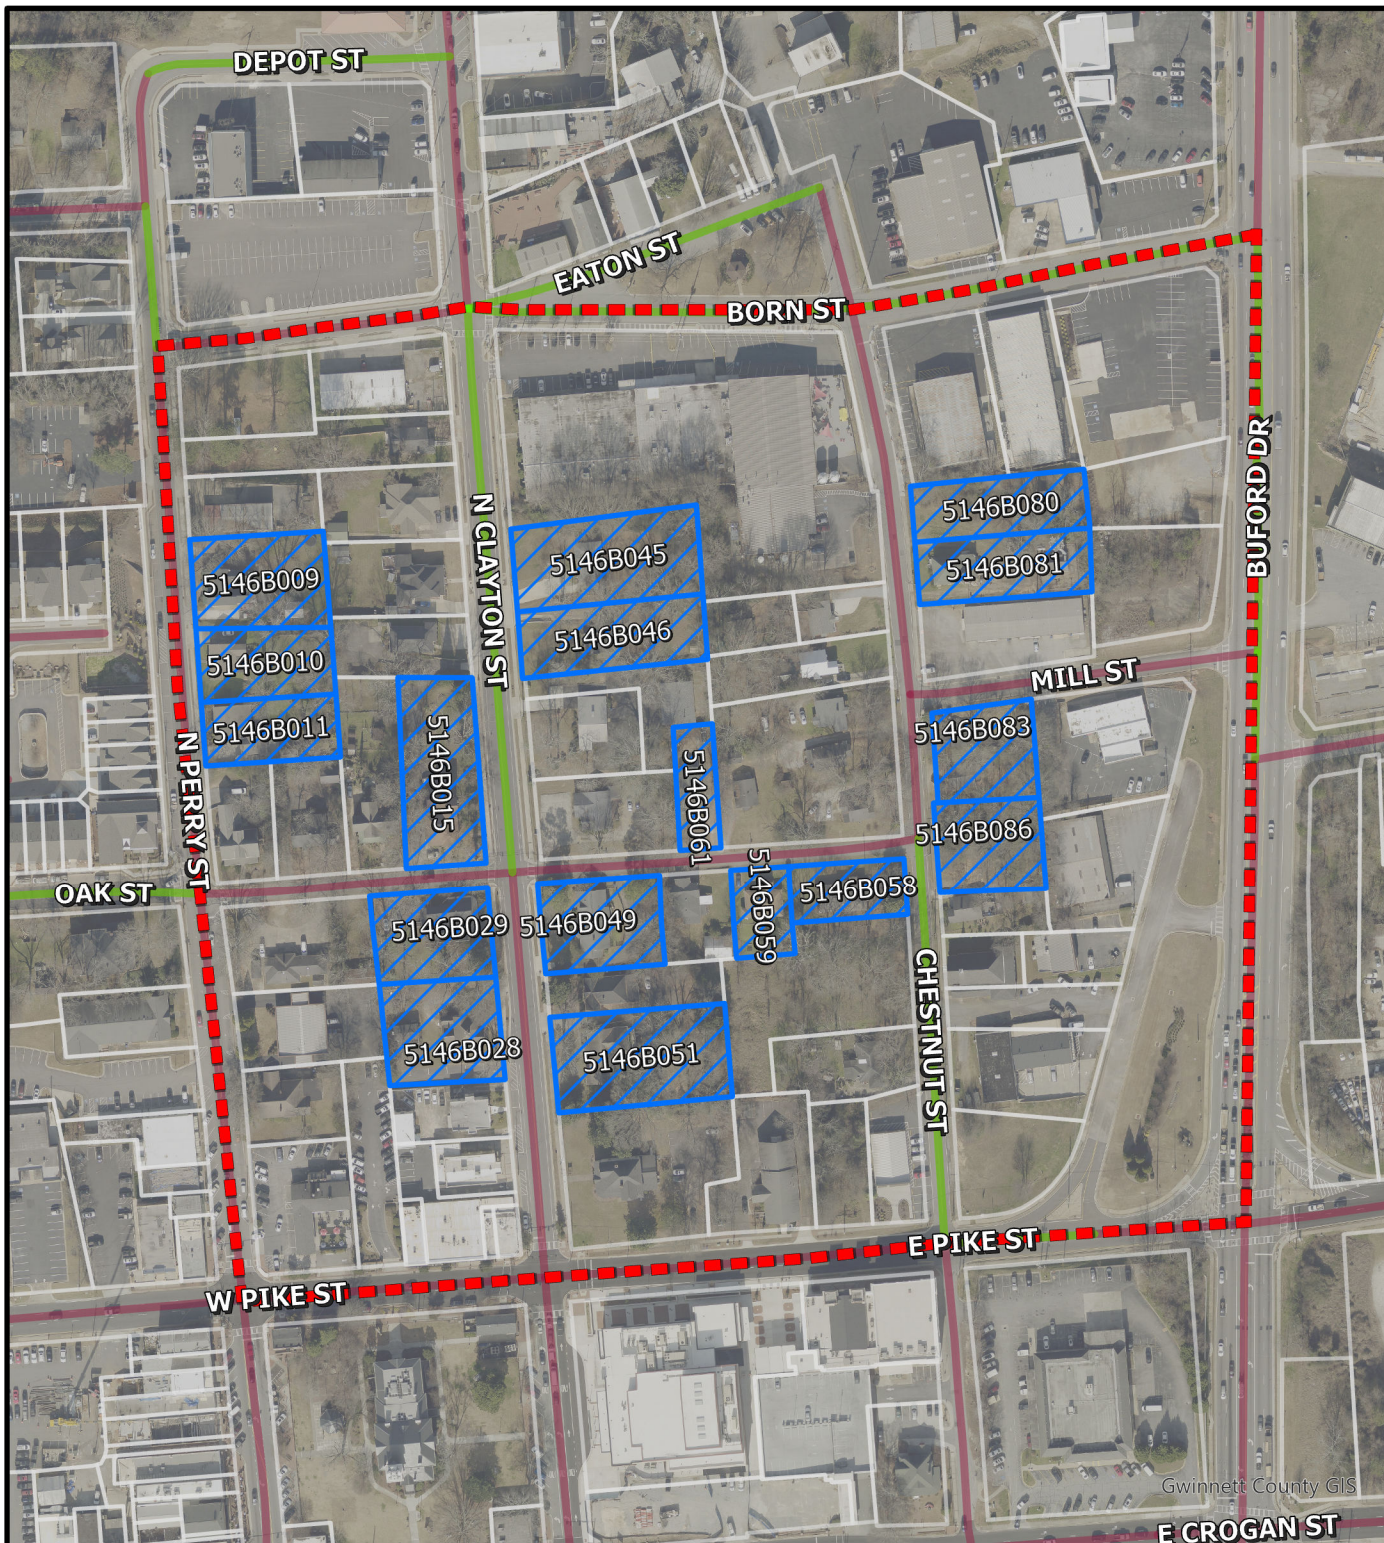

LAWRENCEVILLE

GEORGIA

The City of Lawrenceville
Planning & Development
Location Map & Surrounding Areas

File # RZR2023-00020

Applicant: City of Lawrenceville

-  North DTL
-  Subject Properties (17)
-  Parcels
-  County Maintained Streets
-  City Maintained Streets
- Character Areas**
-  Downtown

Gwinnett County GIS