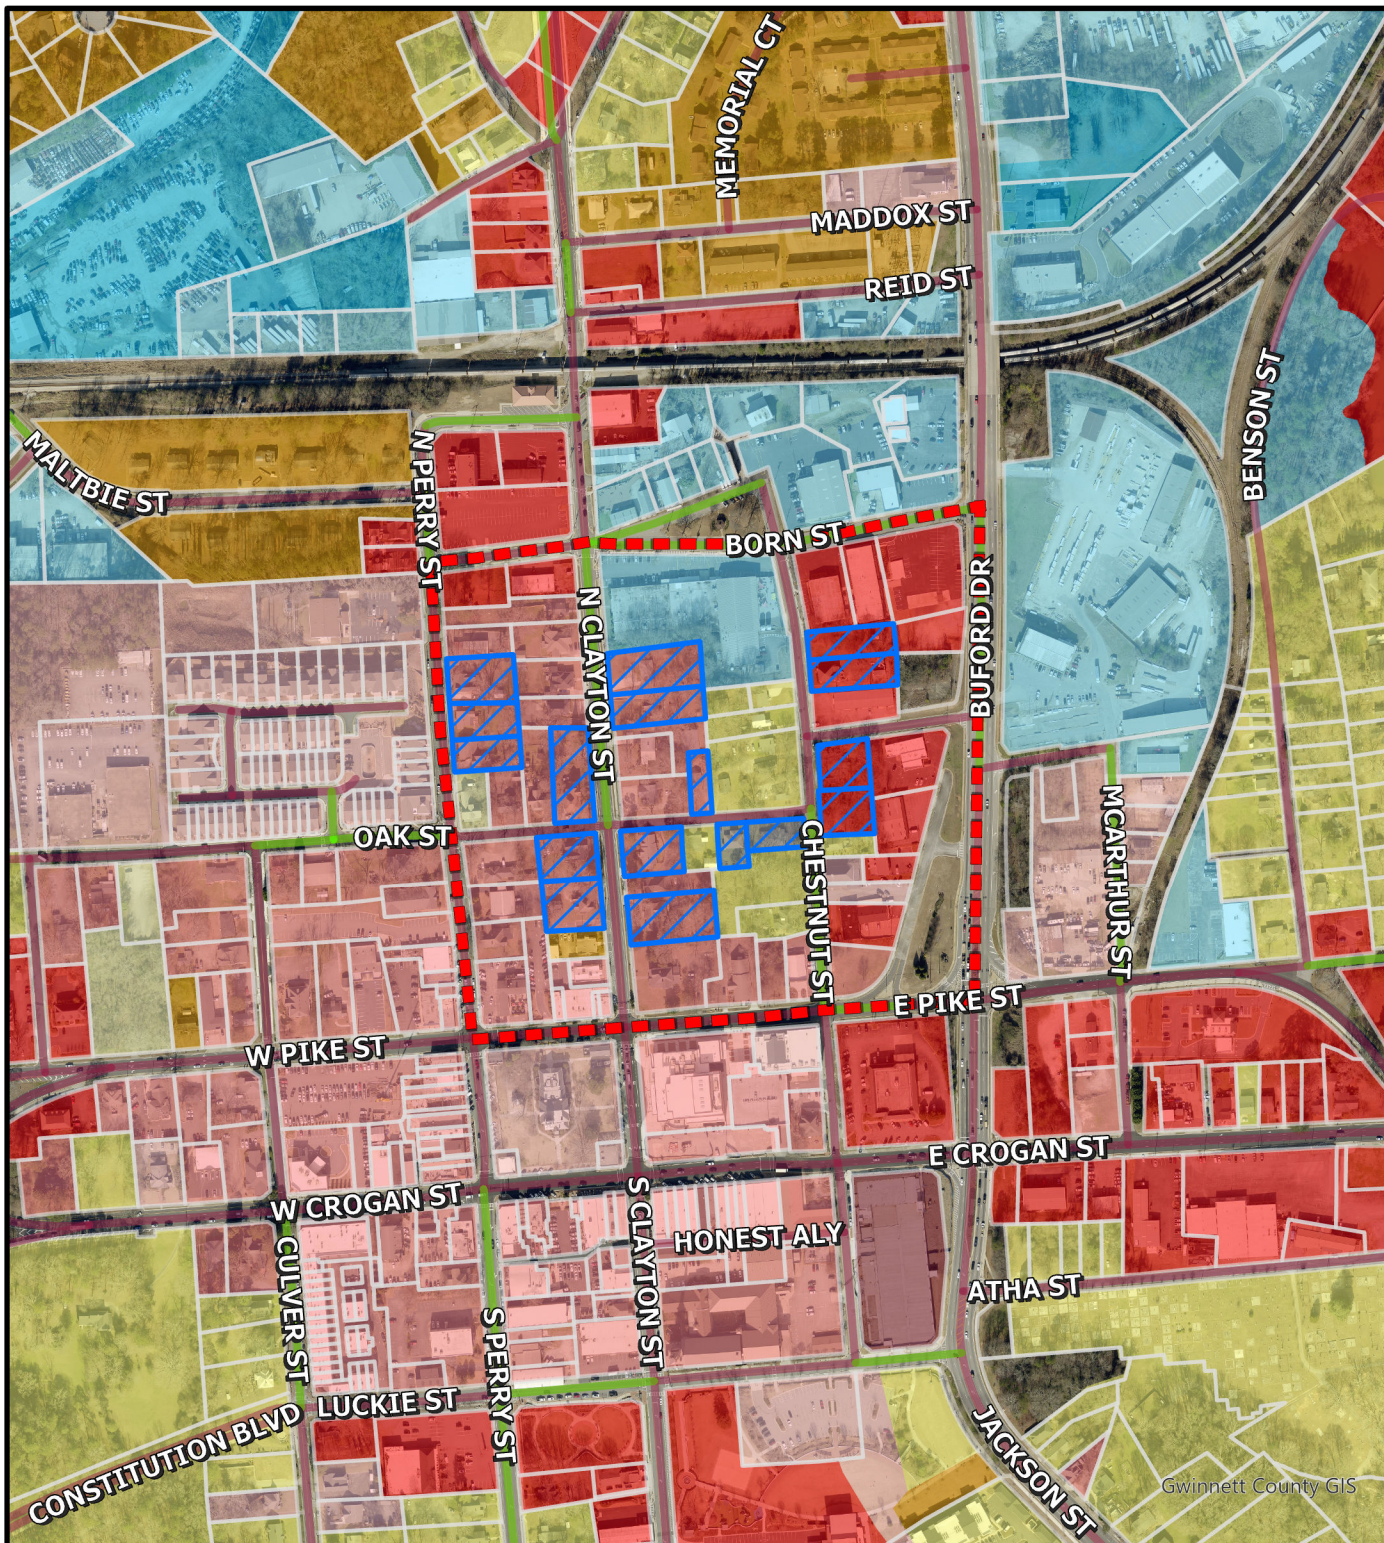

LAWRENCEVILLE

GEORGIA

The City of Lawrenceville
Planning & Development
Location Map & Surrounding Areas

File # RZR2023-00020

Applicant: City of Lawrenceville

-  North DTL
 -  Subject Properties (17)
 -  Parcels
 -  County Maintained Streets
 -  City Maintained Streets
- Zoning Districts**
-  BG General Business
 -  BGC Central General Business
 -  HSB Highway Service Business
 -  LM Light Manufacturing
 -  HM Heavy Manufacturing
 -  OI Office/Institutional
 -  ON Office/Neighborhood
 -  RM-12 Multifamily Residential
 -  RS-60 Single-Family Residential
 -  RS-150 Single-Family Residential

Gwinnett County GIS