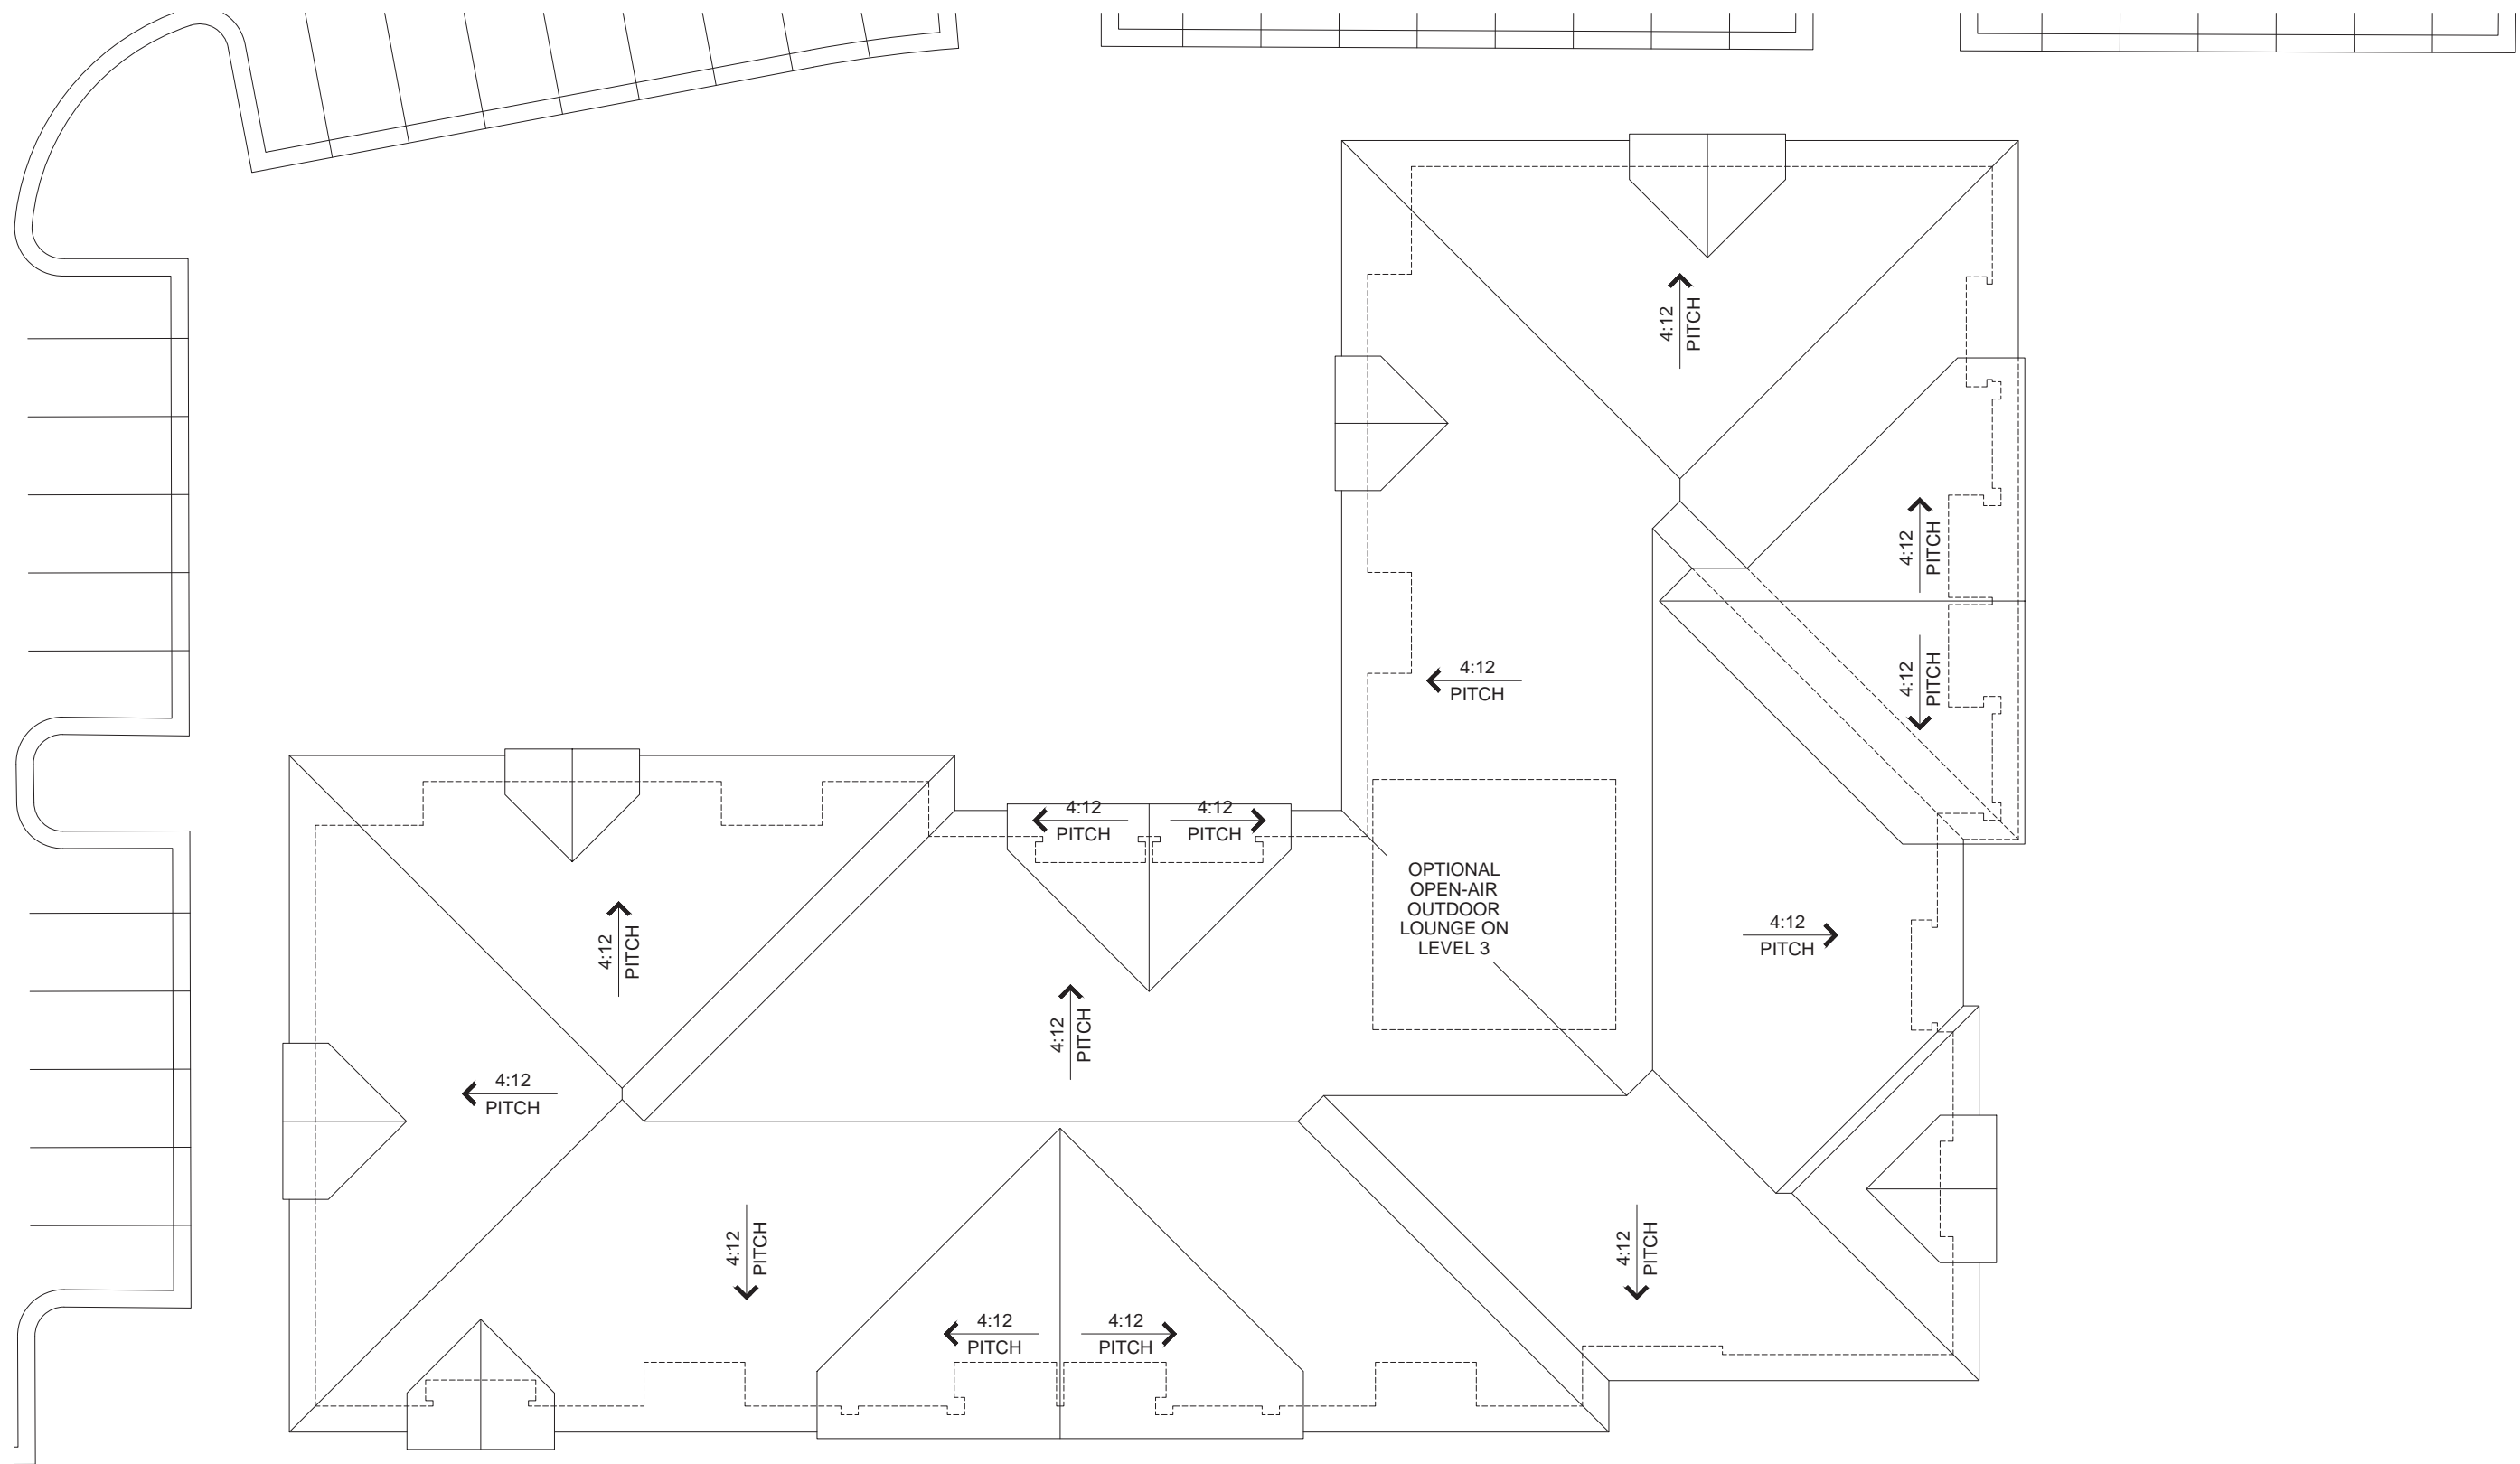

RZM2024-00016_BLDG 3 ELEV FLR PLN_09092024

© DESIGN COPYRIGHT 2024 PROJECT # 24005

P F V S

HILLCREST • Lawrenceville Apartments

BUILDING 3 RENDERING

MCKINLEY HOMES

FLOOR PLAN (LEVELS 1-3)

ROOM TYPE	FLOOR	TOTAL
STUDIO	0	0
1 BEDROOM	11	33
2 BEDROOM	5	15
TOTAL	16	48

RZM2024-00016_BLDG 3 ELEV FLR PLN_09092024

ROOF PLAN